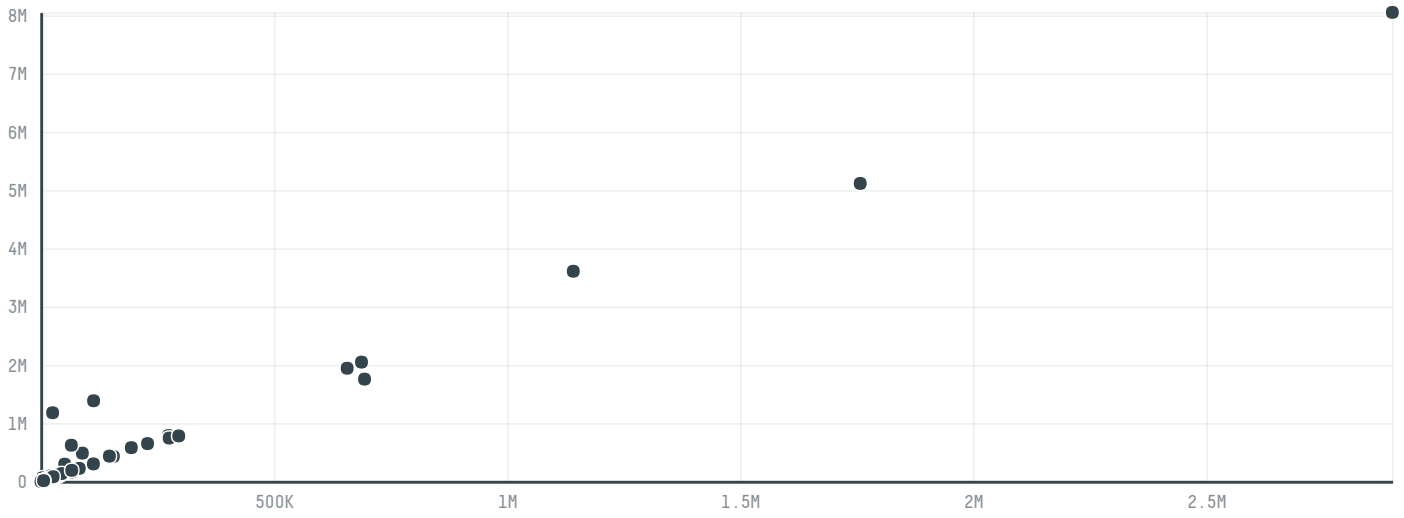

trase

Agrivale incorporacao e construcao

ACTIVITY	COMMODITY	COUNTRY	YEAR
Exporter	Soy	Brazil	2007

Agrivale incorporacao e construcao was the 296th largest exporter of soy from BRAZIL in 2007, accounting for 469 tons. As an exporter, Agrivale incorporacao e construcao sources from 1 municipalities, or 0% of the soy production municipalities. The main destination of the soy exported by Agrivale incorporacao e construcao is Italy, accounting for 100% of the total.

TOP DESTINATION COUNTRIES OF SOY EXPORTED BY AGRIVALE INCORPORACAO E CONSTRUCAO:

□ N/A <5K >5K >100K >300K >1M

COMPARING COMPANIES EXPORTING SOY FROM BRAZIL IN 2007

Trase is a partnership between

In collaboration with