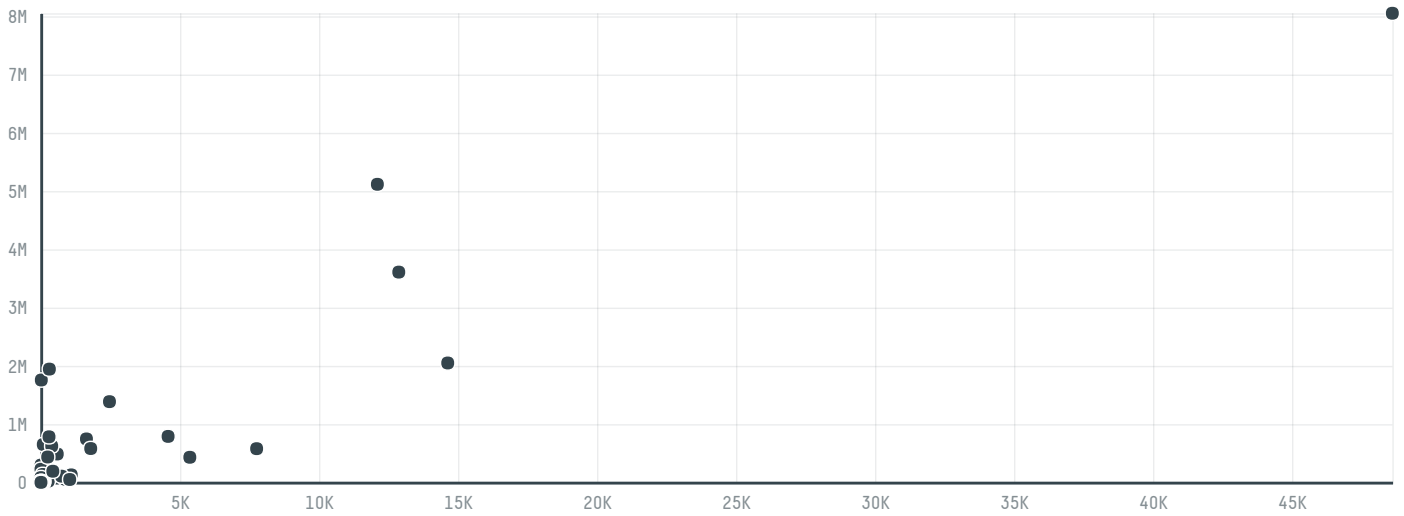

trase

Agrivale incorporacao e construcao

ACTIVITY	COMMODITY	COUNTRY	YEAR
Exporter	Soy	Brazil	2007

Agrivale incorporacao e construcao was the 296th largest exporter of soy from BRAZIL in 2007, accounting for 469 tons. As an exporter, Agrivale incorporacao e construcao sources from 1 municipalities, or 0% of the soy production municipalities. The main destination of the soy exported by Agrivale incorporacao e construcao is Italy, accounting for 100% of the total.

TOP DESTINATION COUNTRIES OF SOY EXPORTED BY AGRIVALE INCORPORACAO E CONSTRUCAO:

□ N/A <5K >5K >100K >300K >1M

COMPARING COMPANIES EXPORTING SOY FROM BRAZIL IN 2007

Trase is a partnership between

In collaboration with