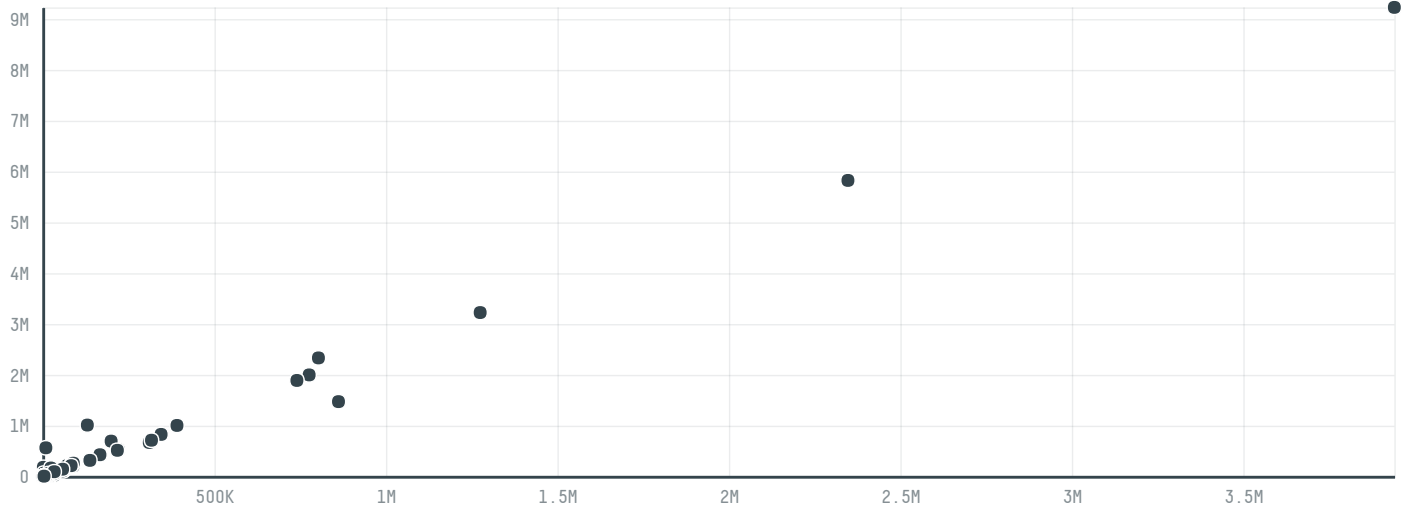

Trase is a partnership between

In collaboration with

and many other organizations and individuals.

Donors

[Terms of Use](#) · [Privacy policy](#) · [Cookie policy](#) · [Contact us](#)