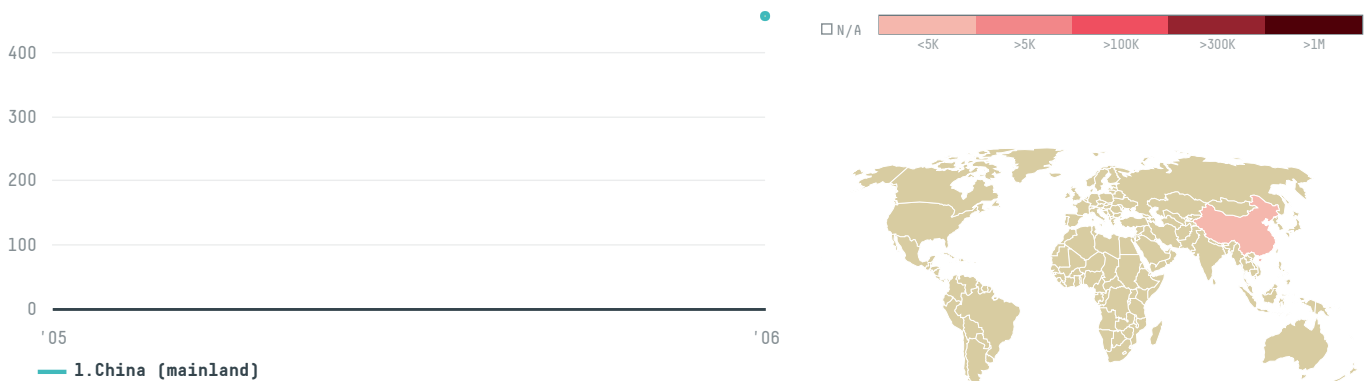

TOP DESTINATION COUNTRIES OF SOY EXPORTED BY CALCADOS PRICAWI:

COMPARING COMPANIES EXPORTING SOY FROM BRAZIL IN 2006