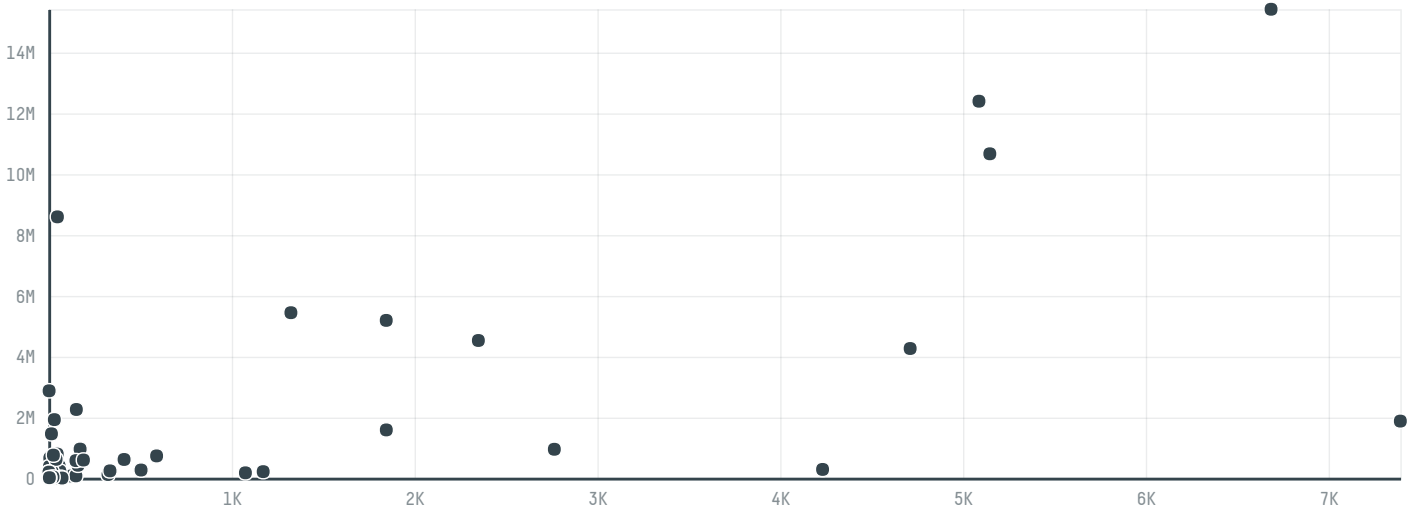

trase

Polo industria e comercio s.a.

ACTIVITY: **Exporter**
COMMODITY: **Soy**
COUNTRY: **Brazil**
YEAR: **2018**

Polo industria e comercio s.a. was the 295th largest exporter of soy from BRAZIL in 2018, accounting for 29 tons. This is a 100% decrease vs the previous year. As an exporter, Polo industria e comercio s.a. sources from 1 municipalities, or 0% of the soy production municipalities. The main destination of the soy exported by Polo industria e comercio s.a. is Argentina, accounting for 100% of the total.

TOP DESTINATION COUNTRIES OF SOY EXPORTED BY POLO INDUSTRIA E COMERCIO S.A.:

COMPARING COMPANIES EXPORTING SOY FROM BRAZIL IN 2018

Trase is a partnership between

In collaboration with

and many other organizations and individuals.