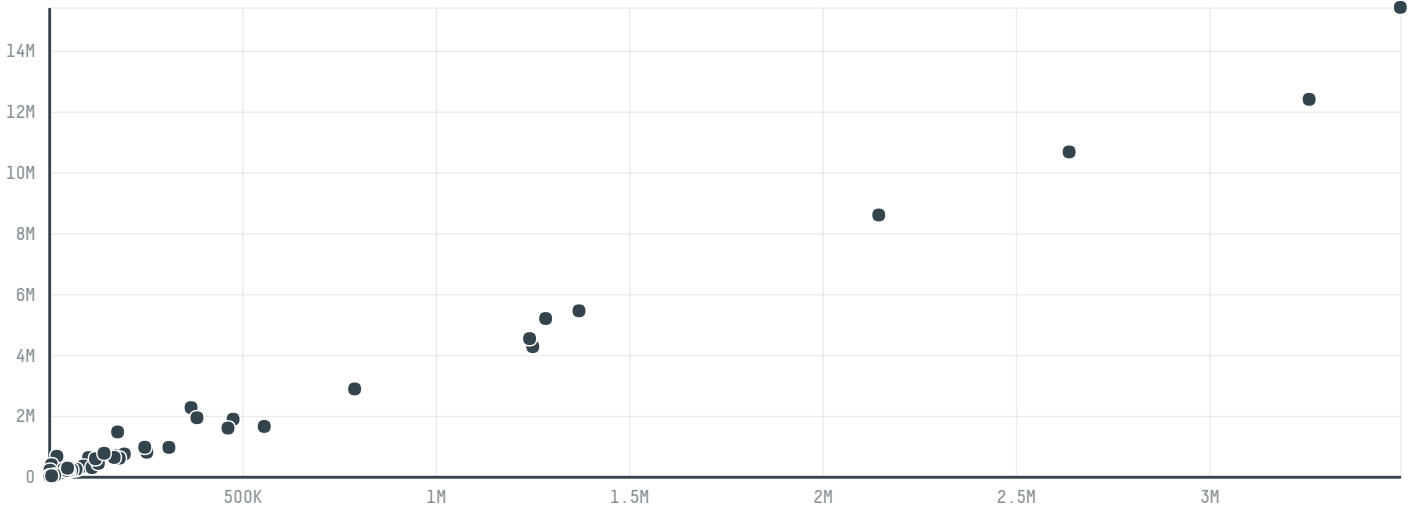

trase

Polo industria e comercio s.a.

ACTIVITY: **Exporter**
COMMODITY: **Soy**
COUNTRY: **Brazil**
YEAR: **2018**

Polo industria e comercio s.a. was the 295th largest exporter of soy from BRAZIL in 2018, accounting for 29 tons. This is a 100% decrease vs the previous year. As an exporter, Polo industria e comercio s.a. sources from 1 municipalities, or 0% of the soy production municipalities. The main destination of the soy exported by Polo industria e comercio s.a. is Argentina, accounting for 100% of the total.

TOP DESTINATION COUNTRIES OF SOY EXPORTED BY POLO INDUSTRIA E COMERCIO S.A.:

COMPARING COMPANIES EXPORTING SOY FROM BRAZIL IN 2018

Trase is a partnership between

In collaboration with

and many other organizations and individuals.