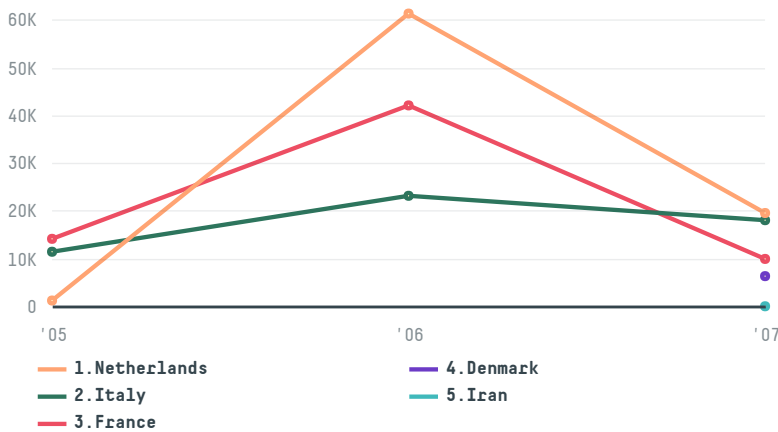

TOP DESTINATION COUNTRIES OF SOY EXPORTED BY COINBRA: