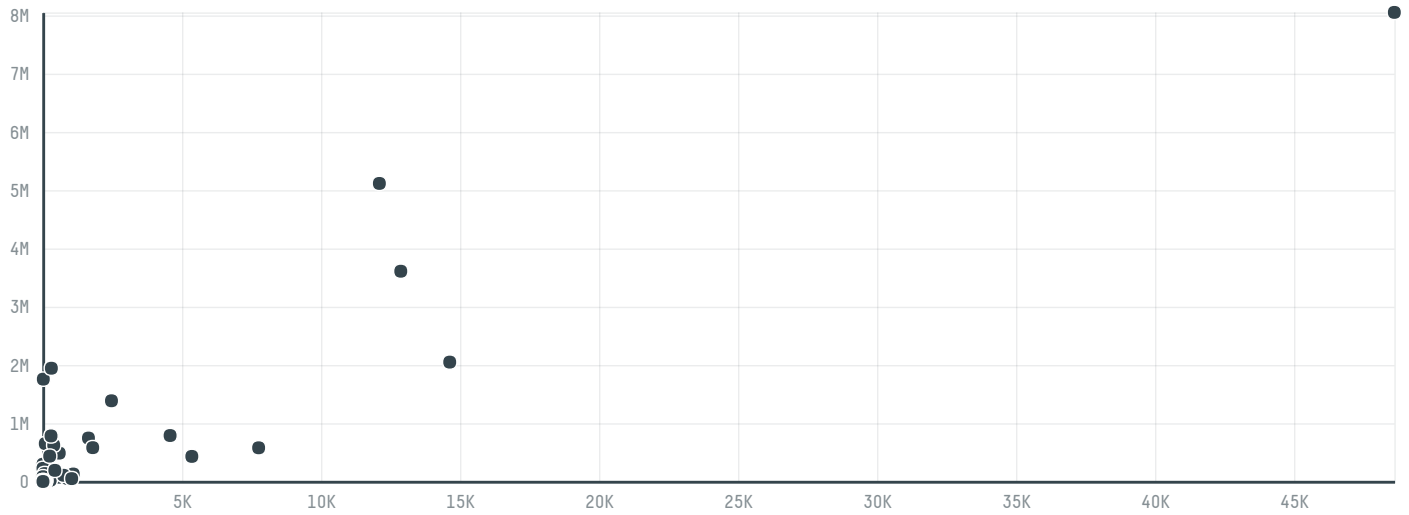

Trase is a partnership between

In collaboration with

and many other organizations and individuals.

Donors

[Terms of Use](#) · [Privacy policy](#) · [Cookie policy](#) · [Contact us](#)