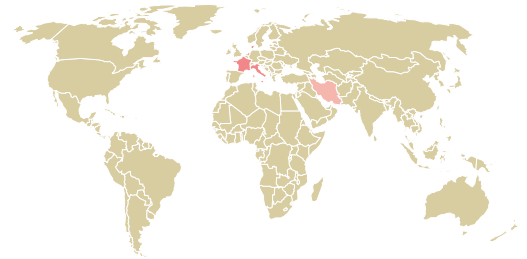

trase

Coinbra

ACTIVITY: **Exporter**
COMMODITY: **Soy**
COUNTRY: **Brazil**
YEAR: **2007**

Coinbra was the 51st largest exporter of soy from BRAZIL in 2007, accounting for 54 thousand tons. This is a 70% decrease vs the previous year. As an exporter, Coinbra sources from 1 municipalities, or 0% of the soy production municipalities. The main destination of the soy exported by Coinbra is Netherlands, accounting for 36% of the total.

TOP DESTINATION COUNTRIES OF SOY EXPORTED BY COINBRA:

COMPARING COMPANIES EXPORTING SOY FROM BRAZIL IN 2007

This website uses cookies to provide you with an improved user experience. By continuing to browse this site, you consent to the use of cookies and similar technologies. Please visit our [privacy policy](#) for further details.