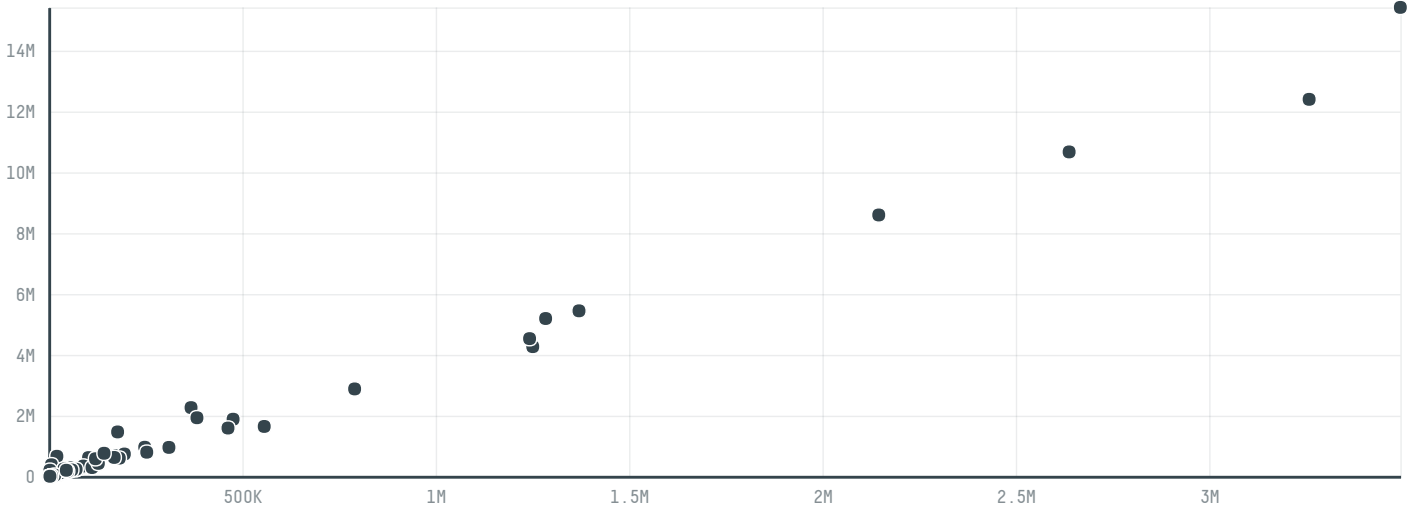

Trase is a partnership between

In collaboration with

and many other organizations and individuals.

Donors

[Terms of Use](#) · [Privacy policy](#) · [Cookie policy](#) · [Contact us](#)