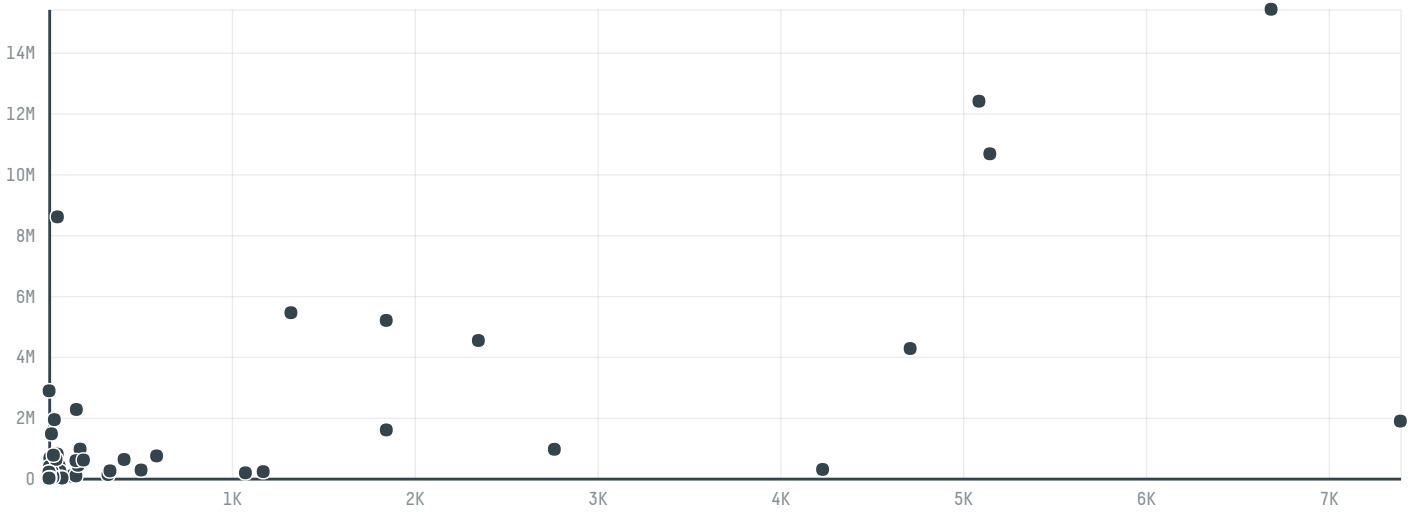

Trase is a partnership between

In collaboration with

and many other organizations and individuals.

Donors

[Terms of Use](#) · [Privacy policy](#) · [Cookie policy](#) · [Contact us](#)