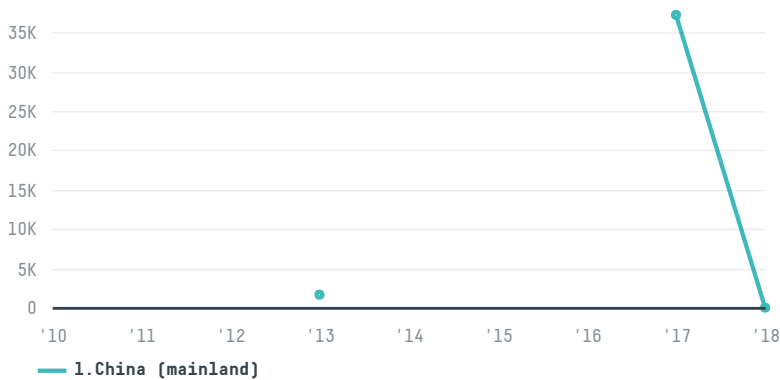

TOP DESTINATION COUNTRIES OF SOY EXPORTED BY COMPANHIA SIDERURGICA VALE DO PINDARE:

COMPARING COMPANIES EXPORTING SOY FROM BRAZIL IN 2018