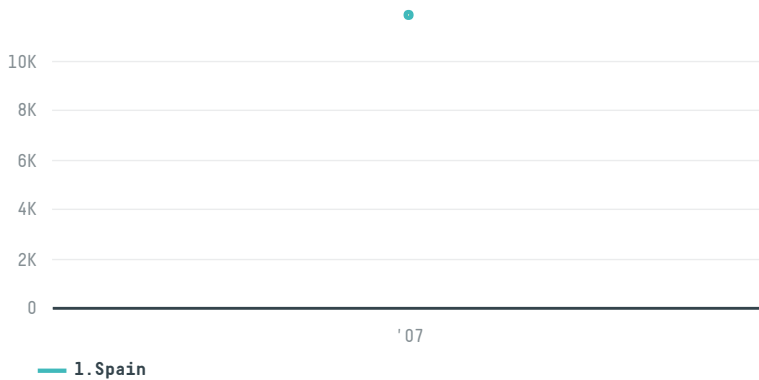

TOP DESTINATION COUNTRIES OF SOY EXPORTED BY ENGEPAK EMBALAGENS DA AMAZONIA:

COMPARING COMPANIES EXPORTING SOY FROM BRAZIL IN 2007