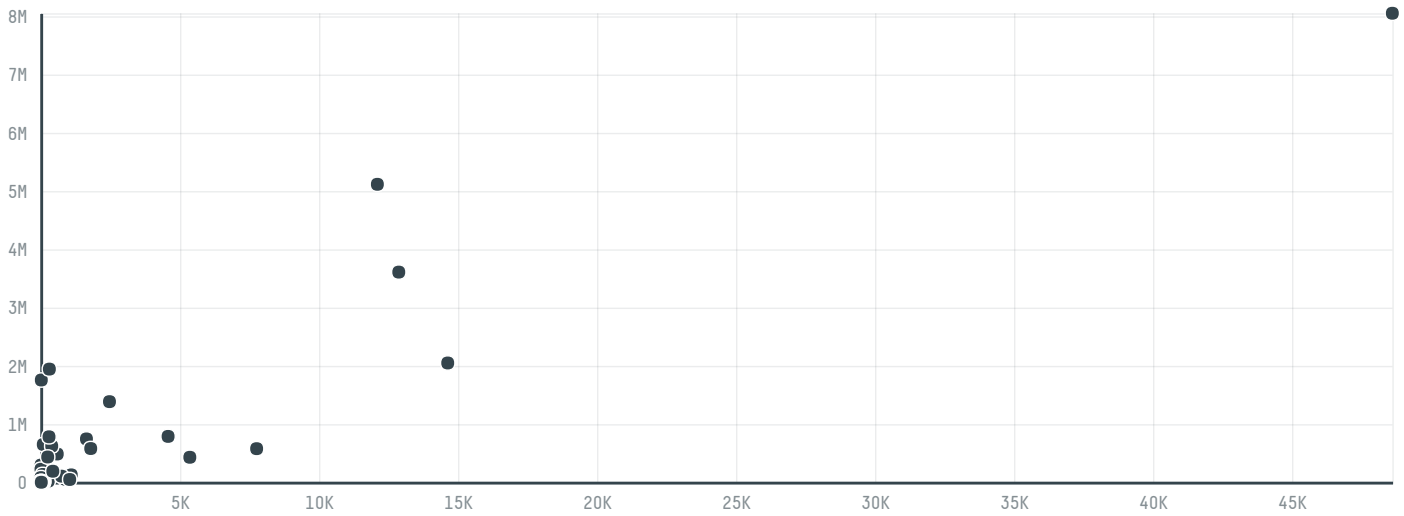

trase

Engepack embalagens da amazonia

ACTIVITY: **Exporter** COMMODITY: **Soy** COUNTRY: **Brazil** YEAR: **2007**

Engepack embalagens da amazonia was the 122nd largest exporter of soy from BRAZIL in 2007, accounting for 12 thousand tons. As an exporter, Engepack embalagens da amazonia sources from 1 municipalities, or 0% of the soy production municipalities. The main destination of the soy exported by Engepack embalagens da amazonia is Spain, accounting for 100% of the total.

TOP DESTINATION COUNTRIES OF SOY EXPORTED BY ENGEPAK EMBALAGENS DA AMAZONIA:

COMPARING COMPANIES EXPORTING SOY FROM BRAZIL IN 2007

Trase is a partnership between

In collaboration with

and many other organizations and individuals.