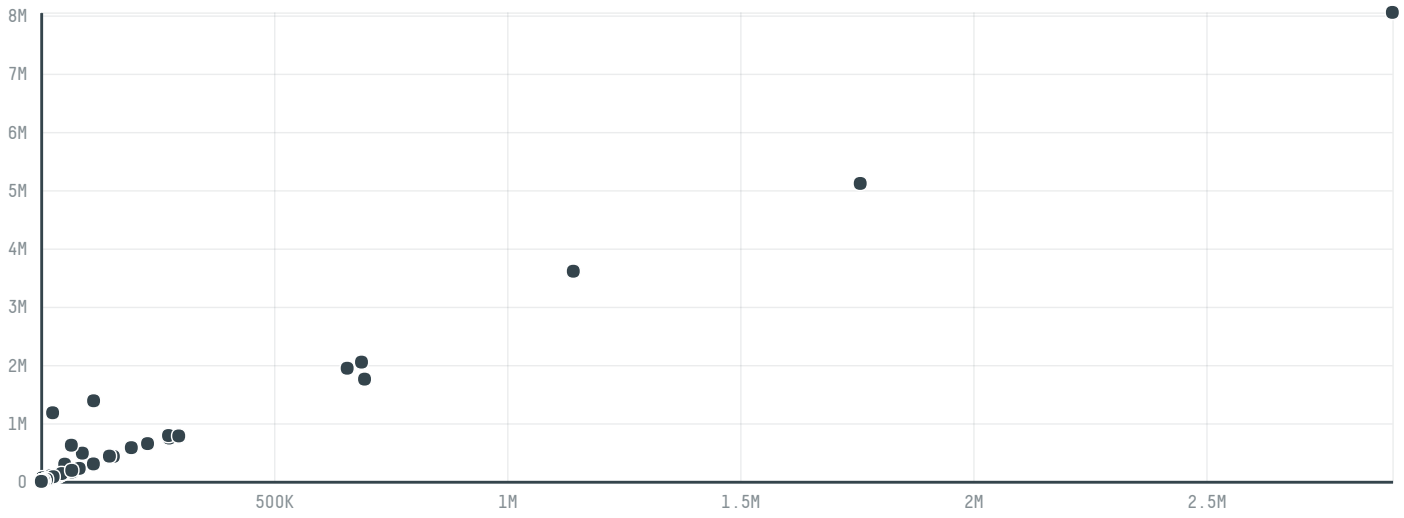

trase

Engepack embalagens da amazonia

ACTIVITY: **Exporter** COMMODITY: **Soy** COUNTRY: **Brazil** YEAR: **2007**

Engepack embalagens da amazonia was the 122nd largest exporter of soy from BRAZIL in 2007, accounting for 12 thousand tons. As an exporter, Engepack embalagens da amazonia sources from 1 municipalities, or 0% of the soy production municipalities. The main destination of the soy exported by Engepack embalagens da amazonia is Spain, accounting for 100% of the total.

TOP DESTINATION COUNTRIES OF SOY EXPORTED BY ENGEPAK EMBALAGENS DA AMAZONIA:

COMPARING COMPANIES EXPORTING SOY FROM BRAZIL IN 2007

Trase is a partnership between

In collaboration with

and many other organizations and individuals.