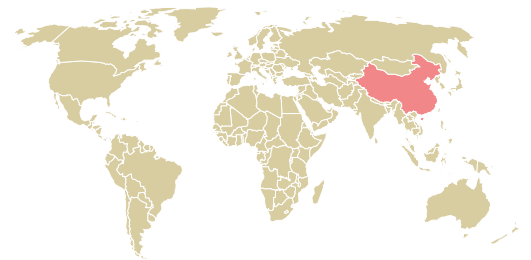

trase

Ticket servicios sa

ACTIVITY COMMODITY COUNTRY YEAR
Exporter **Soy** **Brazil** **2005**

Ticket servicios sa was the 49th largest exporter of soy from BRAZIL in 2005, accounting for 73 thousand tons. This is a 307% increase vs the previous year. As an exporter, Ticket servicios sa sources from 1 municipalities, or 0% of the soy production municipalities. The main destination of the soy exported by Ticket servicios sa is China (mainland), accounting for 100% of the total.

TOP DESTINATION COUNTRIES OF SOY EXPORTED BY TICKET SERVICOS SA:

COMPARING COMPANIES EXPORTING SOY FROM BRAZIL IN 2005

Trase is a partnership between

In collaboration with

and many other organizations and individuals.