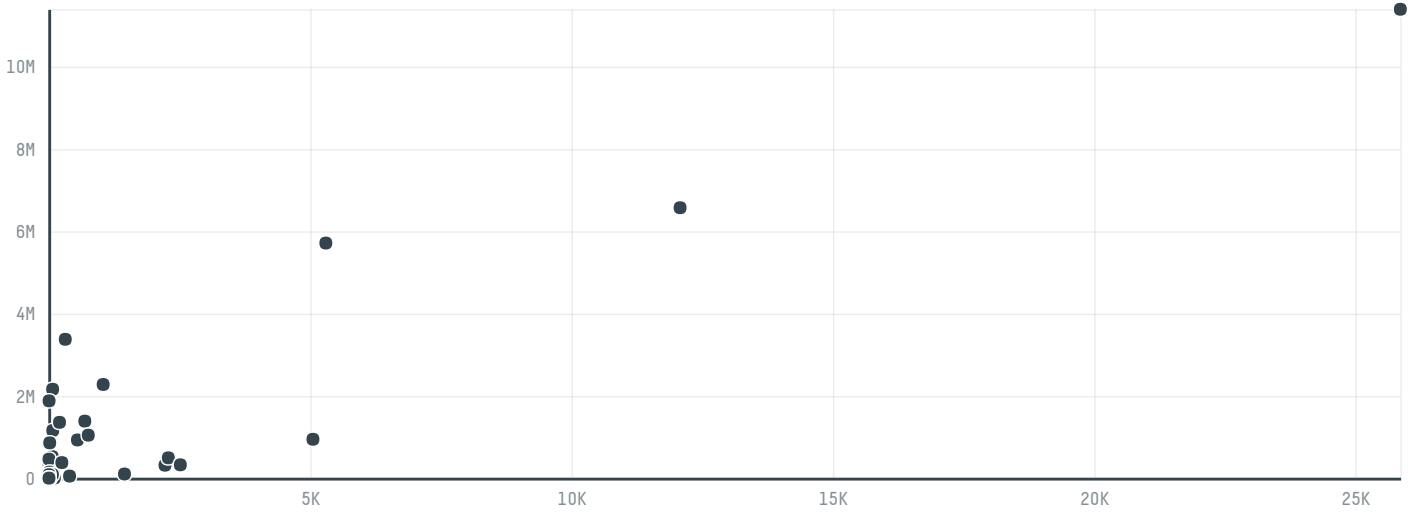

trase

Cia importadora e exportadora coimex

ACTIVITY COMMODITY COUNTRY YEAR
Exporter **Soy** **Brazil** **2011**

Cia importadora e exportadora coimex was the 150th largest exporter of soy from BRAZIL in 2011, accounting for 6 thousand tons. As an exporter, Cia importadora e exportadora coimex sources from 1 municipalities, or 0% of the soy production municipalities. The main destination of the soy exported by Cia importadora e exportadora coimex is India, accounting for 100% of the total.

TOP DESTINATION COUNTRIES OF SOY EXPORTED BY CIA IMPORTADORA E EXPORTADORA COIMEX:

COMPARING COMPANIES EXPORTING SOY FROM BRAZIL IN 2011

Trase is a partnership between

In collaboration with

and many other organizations and individuals.