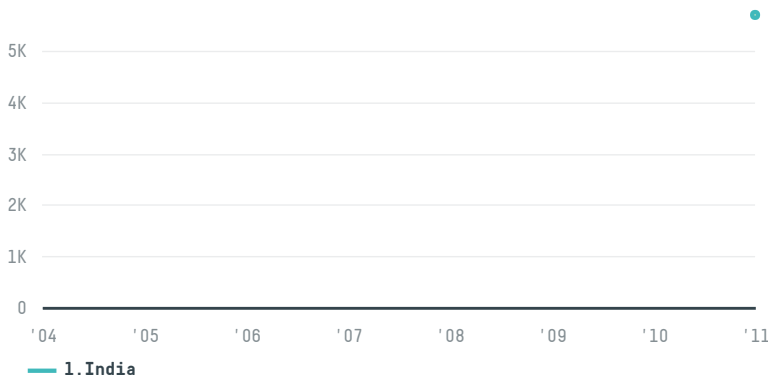

TOP DESTINATION COUNTRIES OF SOY EXPORTED BY CIA IMPORTADORA E EXPORTADORA COIMEX:

COMPARING COMPANIES EXPORTING SOY FROM BRAZIL IN 2011