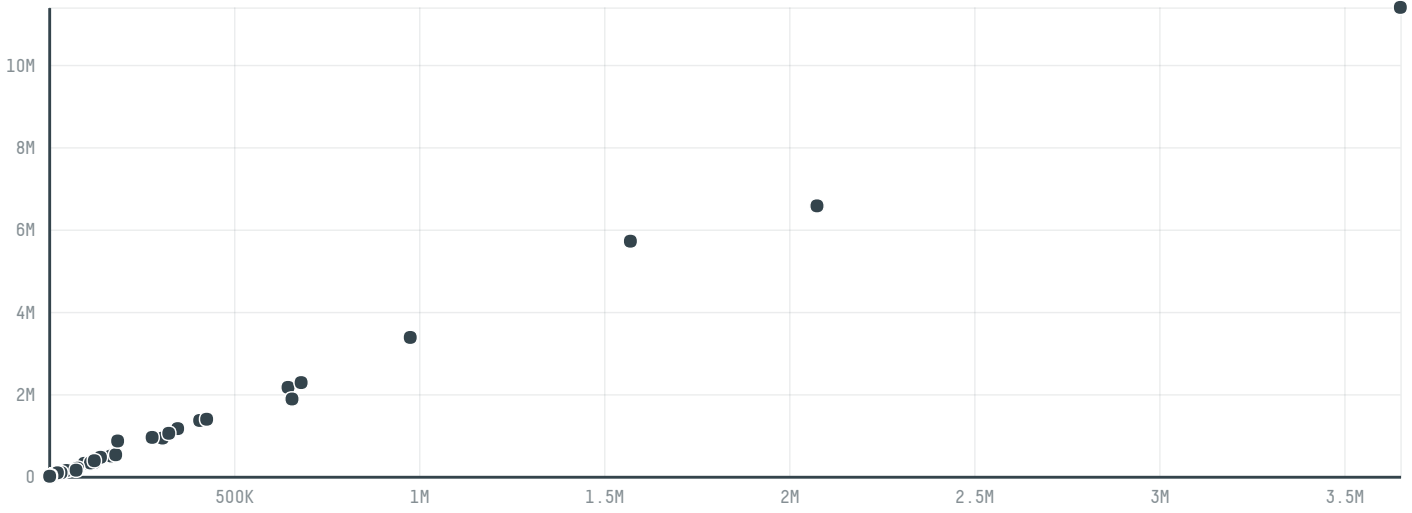

trase

Cia importadora e exportadora coimex

ACTIVITY COMMODITY COUNTRY YEAR
Exporter **Soy** **Brazil** **2011**

Cia importadora e exportadora coimex was the 150th largest exporter of soy from BRAZIL in 2011, accounting for 6 thousand tons. As an exporter, Cia importadora e exportadora coimex sources from 1 municipalities, or 0% of the soy production municipalities. The main destination of the soy exported by Cia importadora e exportadora coimex is India, accounting for 100% of the total.

TOP DESTINATION COUNTRIES OF SOY EXPORTED BY CIA IMPORTADORA E EXPORTADORA COIMEX:

COMPARING COMPANIES EXPORTING SOY FROM BRAZIL IN 2011

Trase is a partnership between

In collaboration with

and many other organizations and individuals.