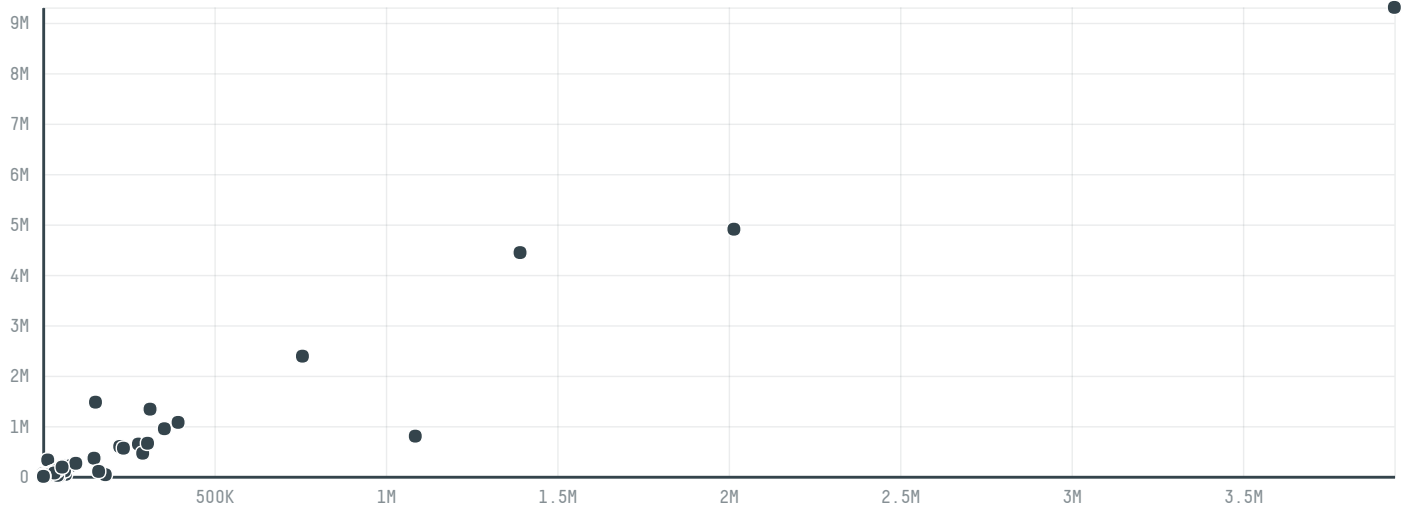

trase

Rcp agro importacao e exportacao de produtos organicos

ACTIVITY: **Exporter** COMMODITY: **Soy** COUNTRY: **Brazil** YEAR: **2005**

Rcp agro importacao e exportacao de produtos organicos was the 263rd largest exporter of soy from BRAZIL in 2005, accounting for 398 tons. As an exporter, Rcp agro importacao e exportacao de produtos organicos sources from 1 municipalities, or 0% of the soy production municipalities. The main destination of the soy exported by Rcp agro importacao e exportacao de produtos organicos is Belgium, accounting for 100% of the total.

TOP DESTINATION COUNTRIES OF SOY EXPORTED BY RCP AGRO IMPORTACAO E EXPORTACAO DE PRODUTOS ORGANICOS:

Legend for the world map: N/A, <5K, >5K, >100K, >300K, >1M

COMPARING COMPANIES EXPORTING SOY FROM BRAZIL IN 2005