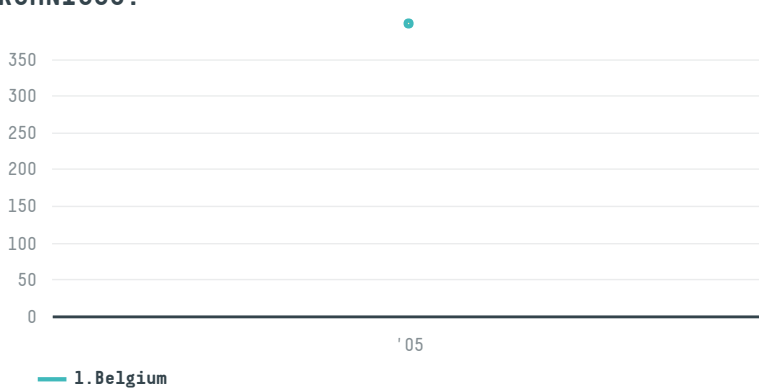

trase

Rcp agro importacao e exportacao de produtos organicos

ACTIVITY: **Exporter** COMMODITY: **Soy** COUNTRY: **Brazil** YEAR: **2005**

Rcp agro importacao e exportacao de produtos organicos was the 263rd largest exporter of soy from BRAZIL in 2005, accounting for 398 tons. As an exporter, Rcp agro importacao e exportacao de produtos organicos sources from 1 municipalities, or 0% of the soy production municipalities. The main destination of the soy exported by Rcp agro importacao e exportacao de produtos organicos is Belgium, accounting for 100% of the total.

TOP DESTINATION COUNTRIES OF SOY EXPORTED BY RCP AGRO IMPORTACAO E EXPORTACAO DE PRODUTOS ORGANICOS:

Legend for the world map: N/A, <5K, >5K, >100K, >300K, >1M

COMPARING COMPANIES EXPORTING SOY FROM BRAZIL IN 2005