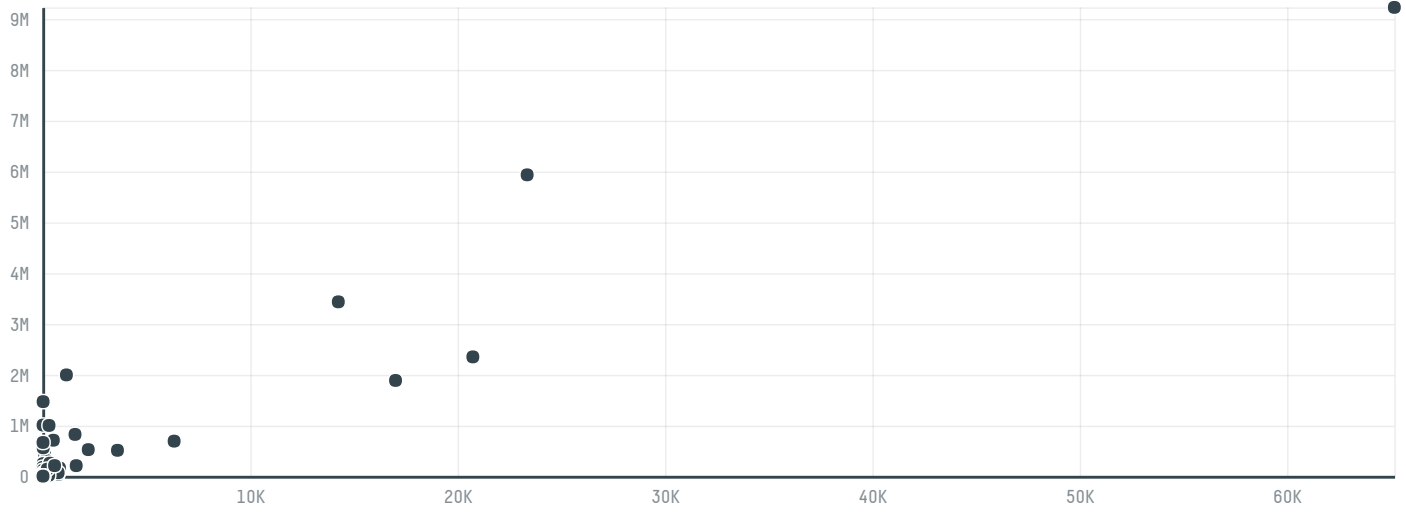

Trase is a partnership between

In collaboration with

and many other organizations and individuals.

Donors

[Terms of Use](#) · [Privacy policy](#) · [Cookie policy](#) · [Contact us](#)