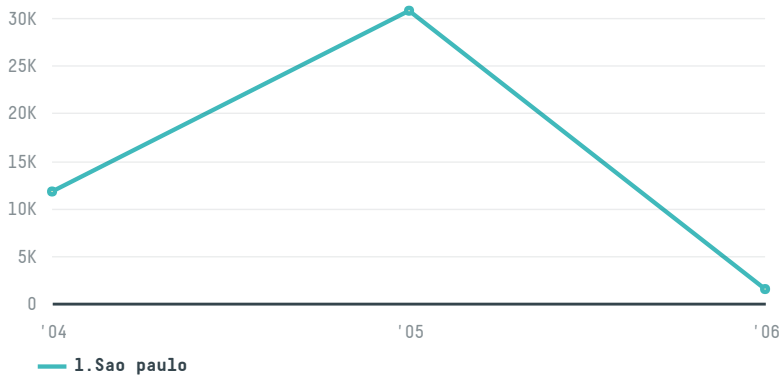

MUNICIPALITY	SOY DEFORESTATION
SERTAOZINHO	N/A

BIOME	SOY DEFORESTATION
CERRADO	N/A

COMPARING COMPANIES EXPORTING SOY FROM BRAZIL IN 2006