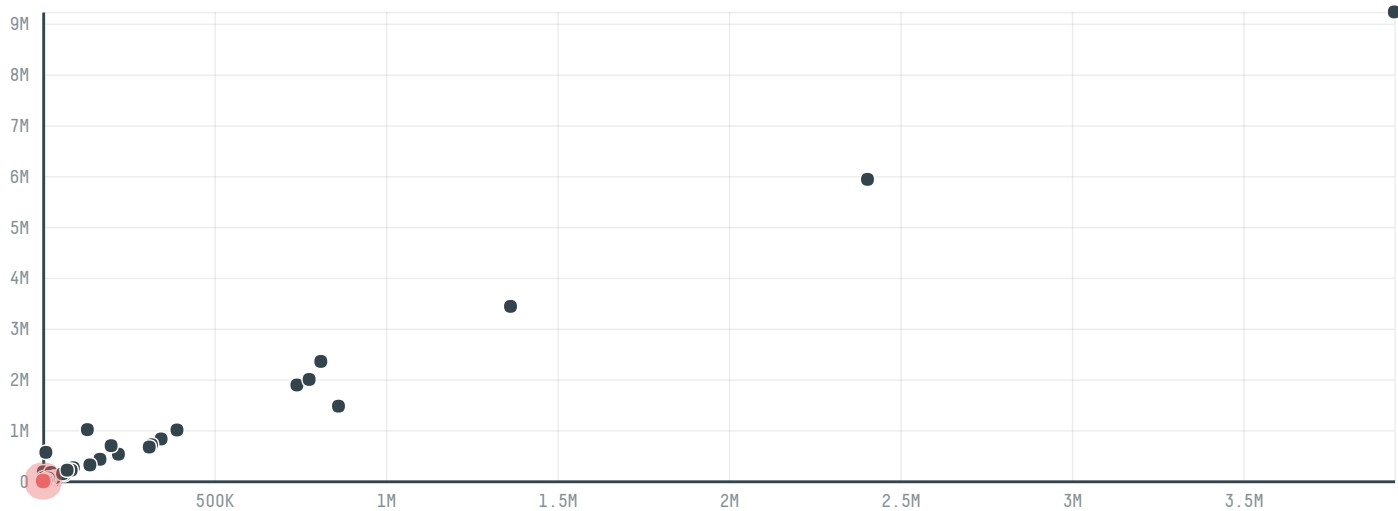

COMPARING COMPANIES EXPORTING SOY FROM BRAZIL IN 2006