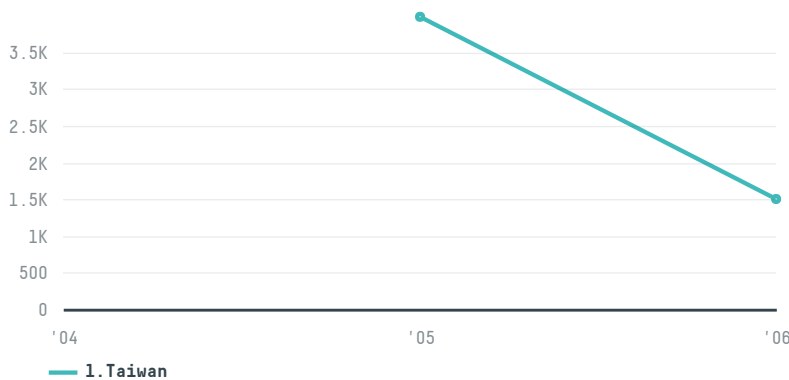

TOP DESTINATION COUNTRIES OF SOY EXPORTED BY COMPANHIA ENERGETICA SANTA ELISA: