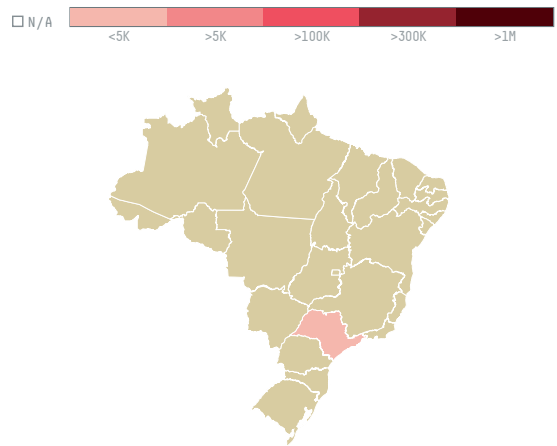

trase

Companhia energetica santa elisa

ACTIVITY: **Exporter group** COMMODITY: **Soy** COUNTRY: **Brazil** YEAR: **2006**

Companhia energetica santa elisa was the 207th largest exporter of soy from BRAZIL in 2006, accounting for 2 thousand tons. This is a 95% decrease vs the previous year. As an exporter, Companhia energetica santa elisa sources from 1 municipalities, or 0% of the soy production municipalities. The main destination of the soy exported by Companhia energetica santa elisa is Taiwan, accounting for 100% of the total.

TOP DESTINATION COUNTRIES OF SOY EXPORTED BY COMPANHIA ENERGETICA SANTA ELISA:

MUNICIPALITY	SOY DEFORESTATION
SERTAOZINHO	N/A

BIOME	SOY DEFORESTATION
CERRADO	N/A

COMPARING COMPANIES EXPORTING SOY FROM BRAZIL IN 2006