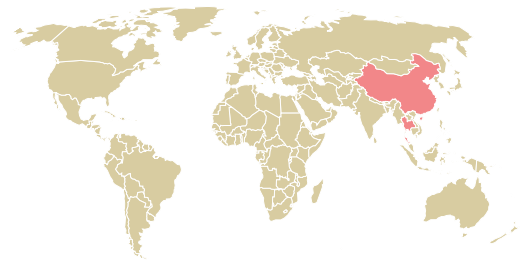

trase

Usina caete

ACTIVITY: **Exporter**
COMMODITY: **Soy**
COUNTRY: **Brazil**
YEAR: **2015**

Usina caete was the 98th largest exporter of soy from BRAZIL in 2015, accounting for 26 thousand tons. This is a 85% increase vs the previous year. As an exporter, Usina caete sources from 1 municipalities, or 0% of the soy production municipalities. The main destination of the soy exported by Usina caete is Thailand, accounting for 62% of the total.

TOP DESTINATION COUNTRIES OF SOY EXPORTED BY USINA CAETE:

COMPARING COMPANIES EXPORTING SOY FROM BRAZIL IN 2015

This website uses cookies to provide you with an improved user experience. By continuing to browse this site, you consent to the use of cookies and similar technologies. Please visit our [privacy policy](#) for further details.