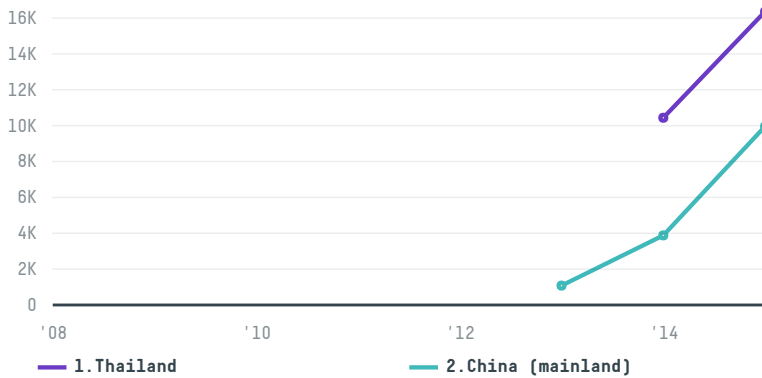

TOP DESTINATION COUNTRIES OF SOY EXPORTED BY USINA CAETE: