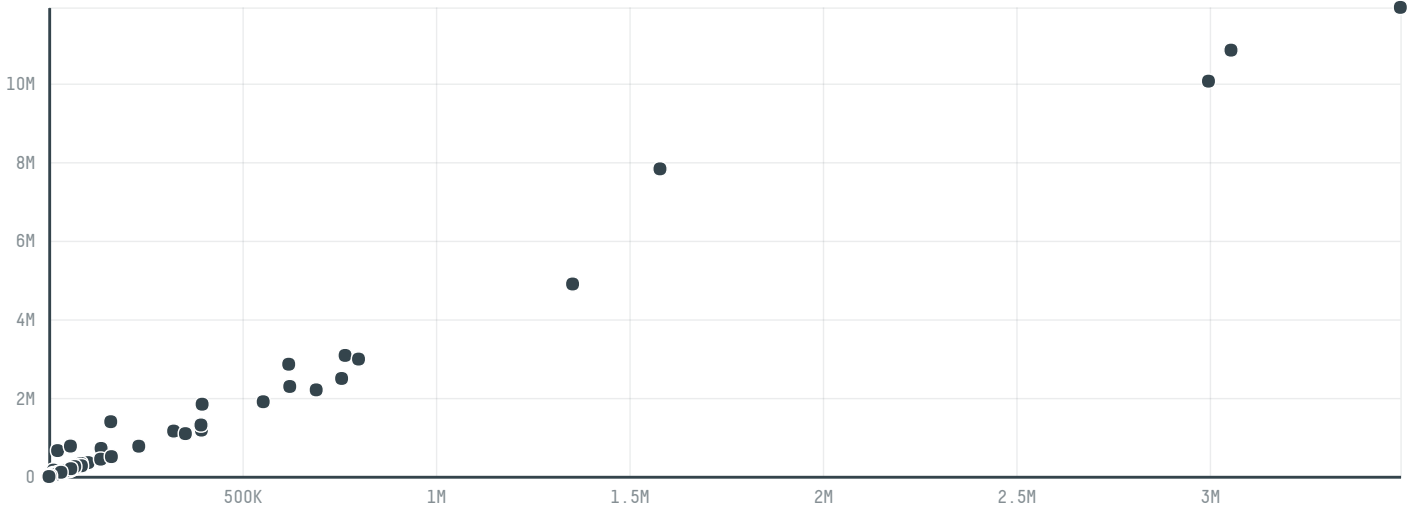

Trase is a partnership between

In collaboration with

Donors

This website uses cookies to provide you with an improved user experience. By continuing to browse this site, you consent to the use of cookies and similar technologies. Please visit our [privacy policy](#) for further details.

I AGREE