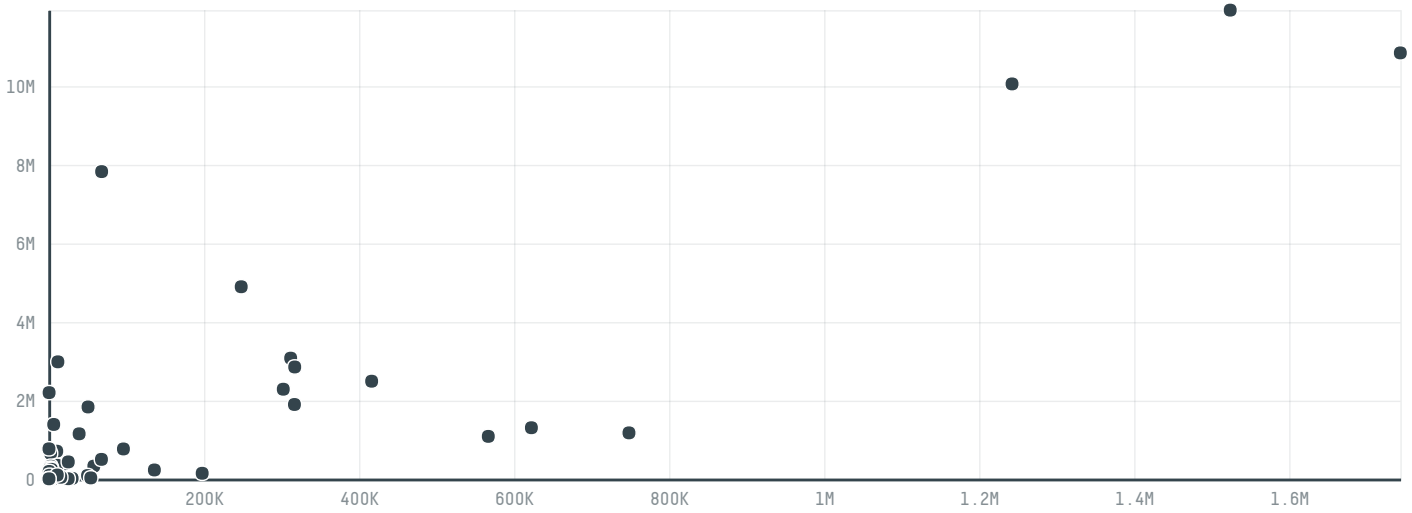

Trase is a partnership between

In collaboration with

Donors

This website uses cookies to provide you with an improved user experience. By continuing to browse this site, you consent to the use of cookies and similar technologies. Please visit our [privacy policy](#) for further details.

I AGREE