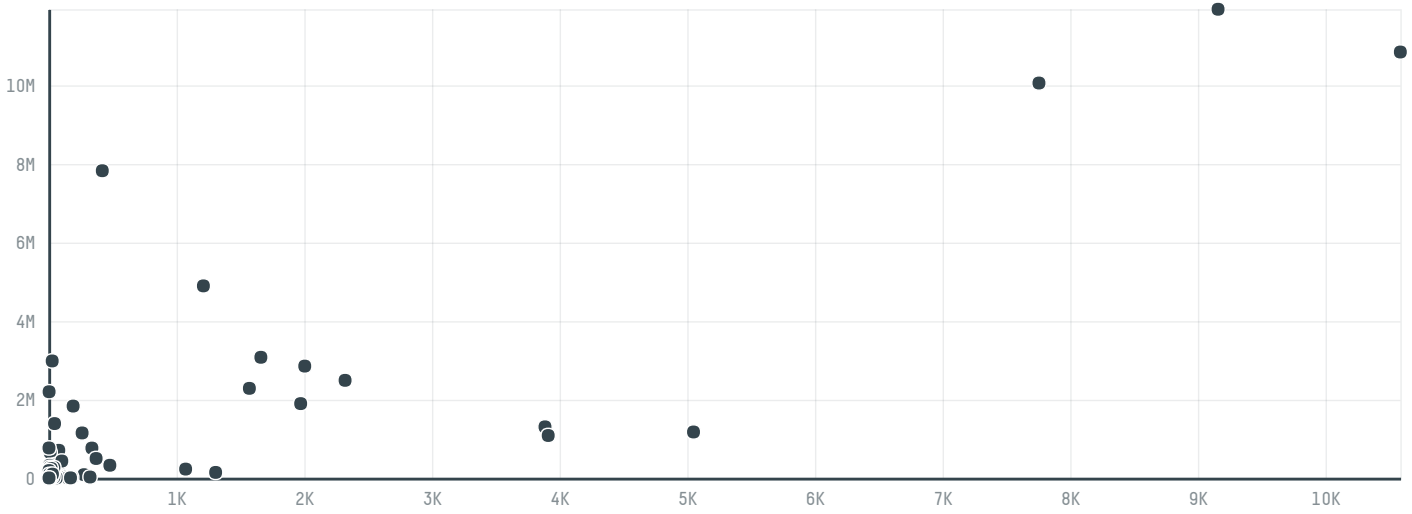

Trase is a partnership between

In collaboration with

Donors

This website uses cookies to provide you with an improved user experience. By continuing to browse this site, you consent to the use of cookies and similar technologies. Please visit our [privacy policy](#) for further details.

I AGREE