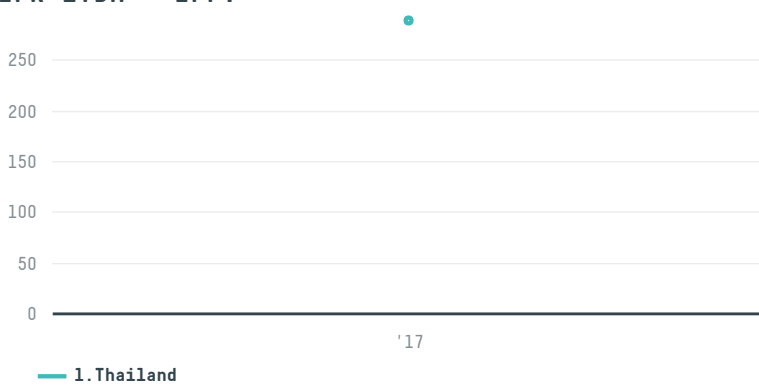

TOP DESTINATION COUNTRIES OF SOY EXPORTED BY EXPOENTE CORRETORA DE MERCADORIAS IMP EXP COM REPR LTDA - EPP:

COMPARING COMPANIES EXPORTING SOY FROM BRAZIL IN 2017