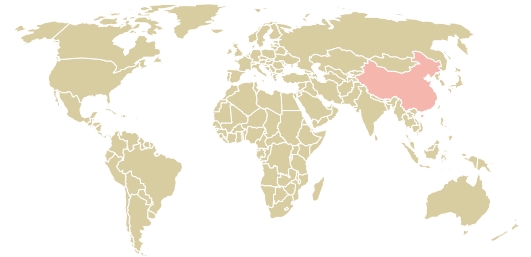

## Ferguminas siderurgia

ACTIVITY: **Exporter group**  
COMMODITY: **Soy**  
COUNTRY: **Brazil**  
YEAR: **2014**

Ferguminas siderurgia was the 197th largest exporter of soy from BRAZIL in 2014, accounting for 3 thousand tons. This is a 65% decrease vs the previous year. As an exporter, Ferguminas siderurgia sources from 1 municipalities, or 0% of the soy production municipalities. The main destination of the soy exported by Ferguminas siderurgia is China (mainland), accounting for 100% of the total.

### TOP DESTINATION COUNTRIES OF SOY EXPORTED BY FERGUMINAS SIDERURGIA:

□ N/A  <5K  >5K  >100K  >300K  >1M