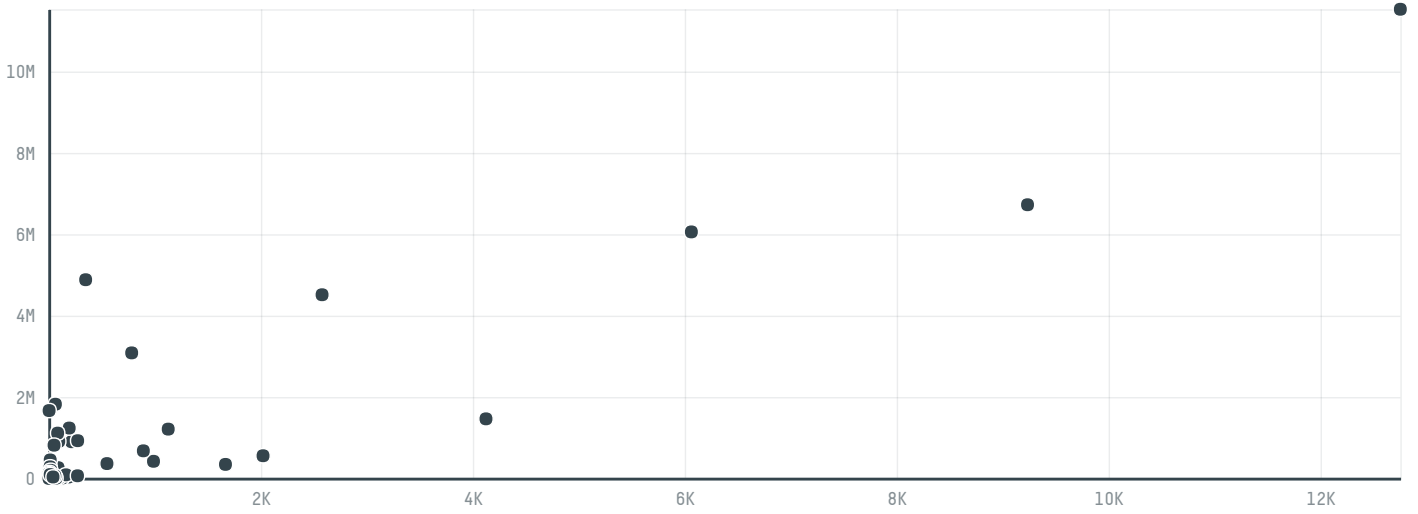

Trase is a partnership between

In collaboration with

Donors

This website uses cookies to provide you with an improved user experience. By continuing to browse this site, you consent to the use of cookies and similar technologies. Please visit our [privacy policy](#) for further details.

I AGREE