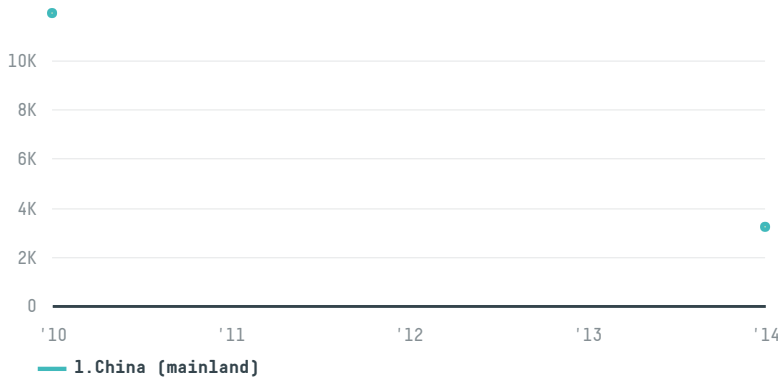

## Ferguminas siderurgia

ACTIVITY: **Exporter group**  
COMMODITY: **Soy**  
COUNTRY: **Brazil**  
YEAR: **2014**

Ferguminas siderurgia was the 197th largest exporter of soy from BRAZIL in 2014, accounting for 3 thousand tons. This is a 65% decrease vs the previous year. As an exporter, Ferguminas siderurgia sources from 1 municipalities, or 0% of the soy production municipalities. The main destination of the soy exported by Ferguminas siderurgia is China (mainland), accounting for 100% of the total.

### TOP DESTINATION COUNTRIES OF SOY EXPORTED BY FERGUMINAS SIDERURGIA:

□ N/A  <5K  >5K  >100K  >300K  >1M