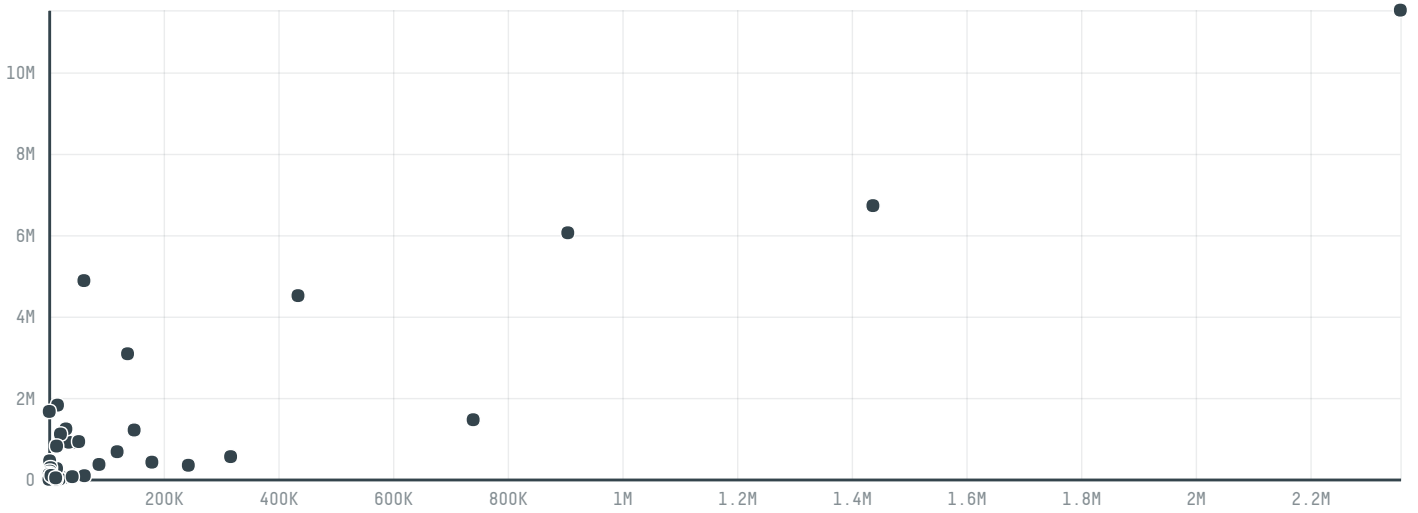

Trase is a partnership between

In collaboration with

Donors

This website uses cookies to provide you with an improved user experience. By continuing to browse this site, you consent to the use of cookies and similar technologies. Please visit our [privacy policy](#) for further details.

I AGREE