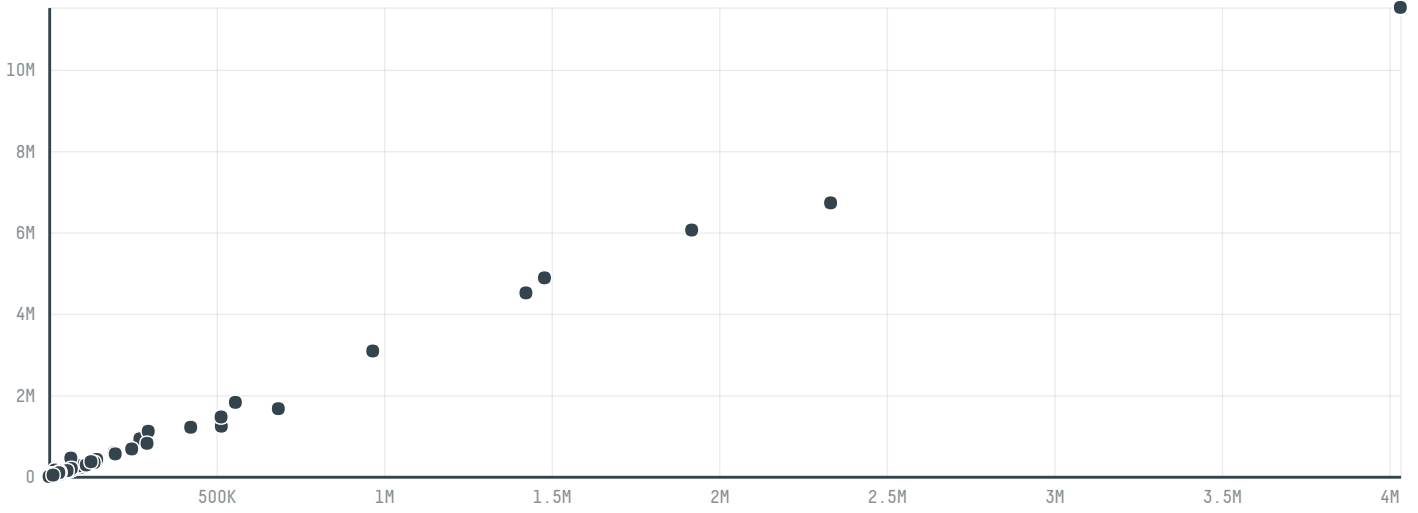

Trase is a partnership between

In collaboration with

Donors

This website uses cookies to provide you with an improved user experience. By continuing to browse this site, you consent to the use of cookies and similar technologies. Please visit our [privacy policy](#) for further details.

I AGREE