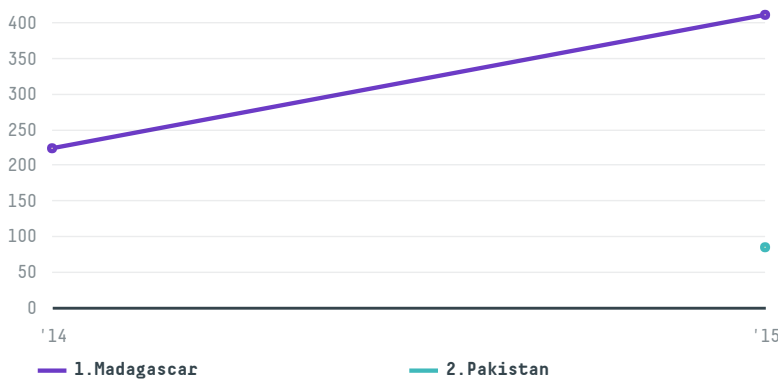

TOP DESTINATION COUNTRIES OF SOY EXPORTED BY BRASIL AGRI COMMODITIES - IMPORTACAO E EXPORTACAO EIRELI - E:

Legend for map: ☐ N/A, ☐ <5K, ☐ >5K, ☐ >100K, ☐ >300K, ☐ >1M