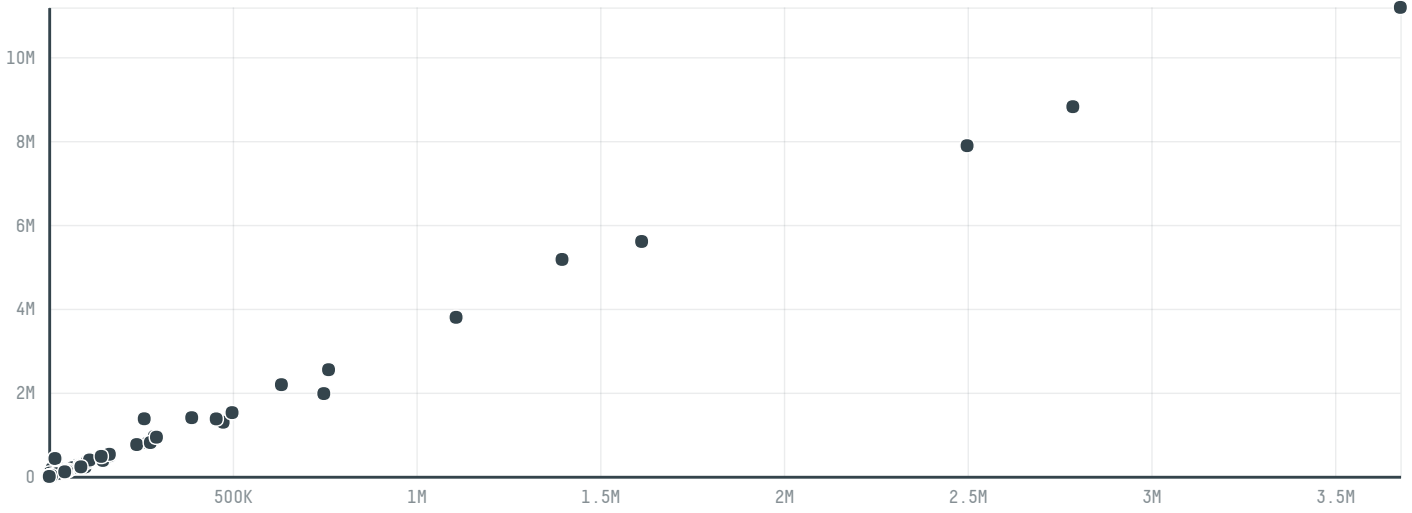

Trase is a partnership between

In collaboration with

Donors

This website uses cookies to provide you with an improved user experience. By continuing to browse this site, you consent to the use of cookies and similar technologies. Please visit our [privacy policy](#) for further details.

I AGREE