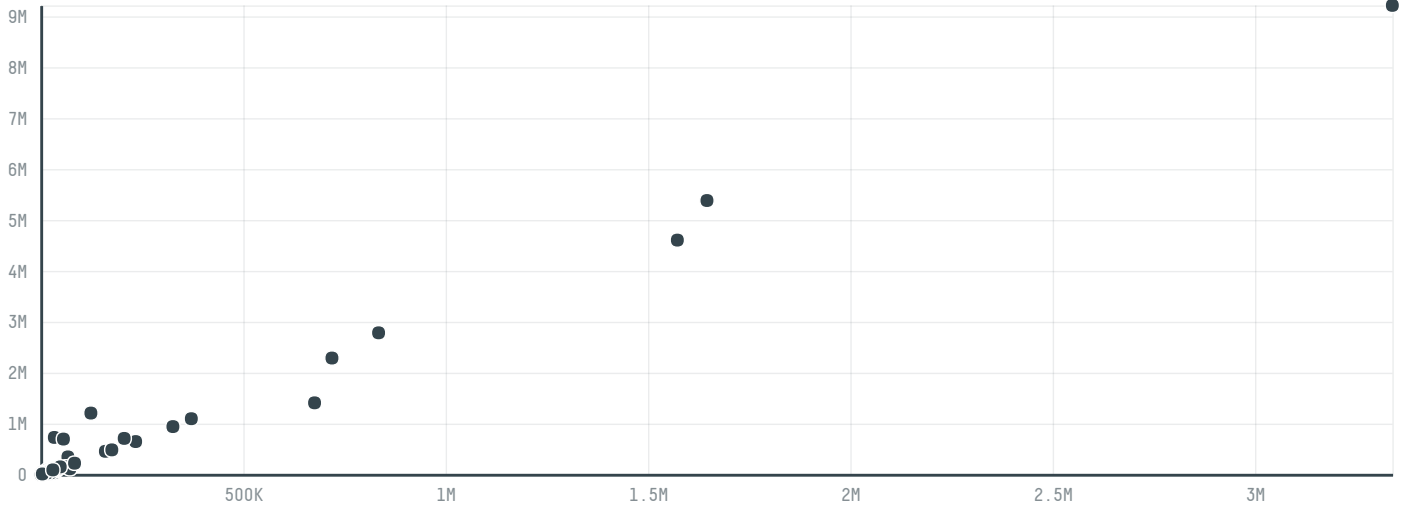

Trase is a partnership between

In collaboration with

Donors

This website uses cookies to provide you with an improved user experience. By continuing to browse this site, you consent to the use of cookies and similar technologies. Please visit our [privacy policy](#) for further details.

I AGREE