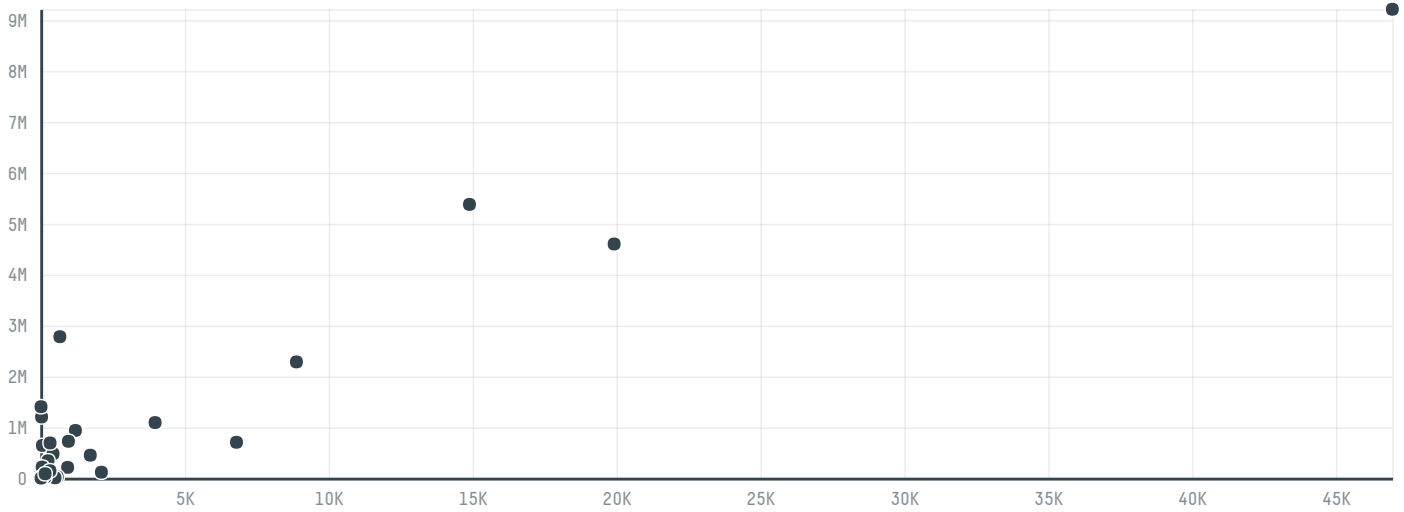

Trase is a partnership between

In collaboration with

Donors

This website uses cookies to provide you with an improved user experience. By continuing to browse this site, you consent to the use of cookies and similar technologies. Please visit our [privacy policy](#) for further details.

I AGREE