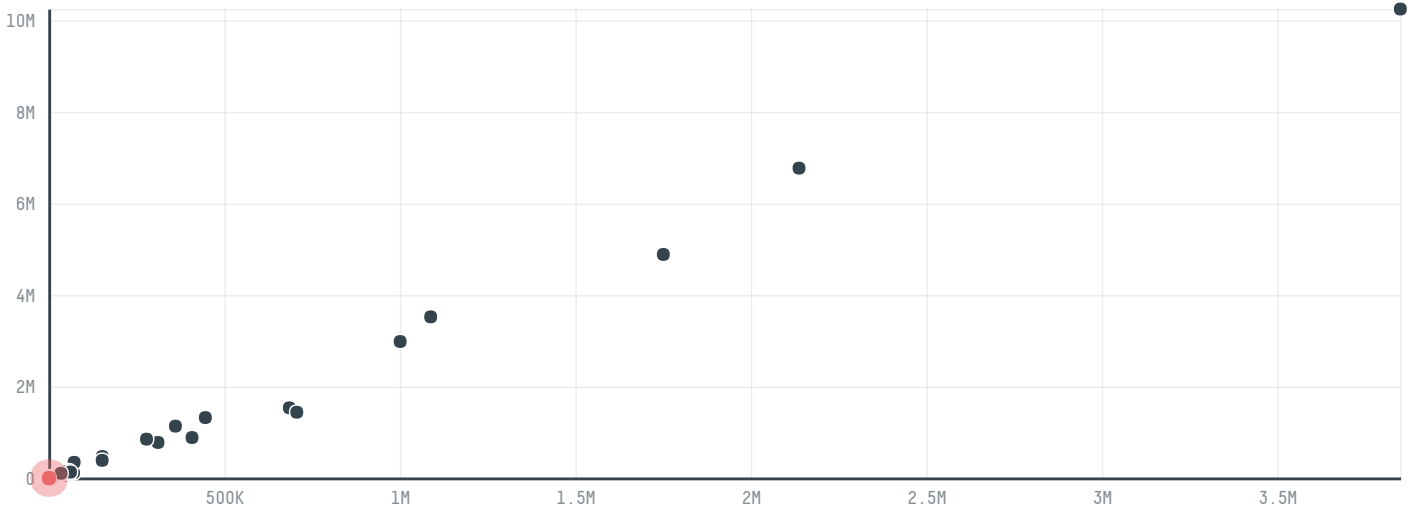

MUNICIPALITY

SOY DEFORESTATION

CANARANA

< 1ha

BIOME

SOY DEFORESTATION

AMAZONIA

< 1ha

COMPARING COMPANIES EXPORTING SOY FROM BRAZIL IN 2009