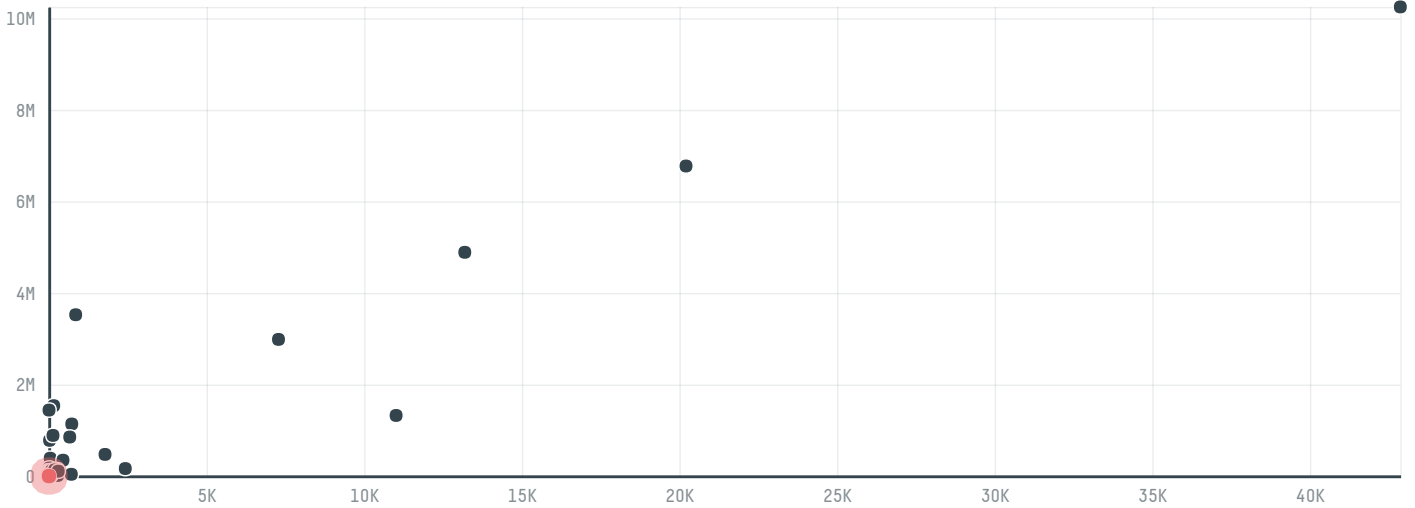

MUNICIPALITY

SOY DEFORESTATION

CANARANA

< 1ha

BIOME

SOY DEFORESTATION

AMAZONIA

< 1ha

COMPARING COMPANIES EXPORTING SOY FROM BRAZIL IN 2009