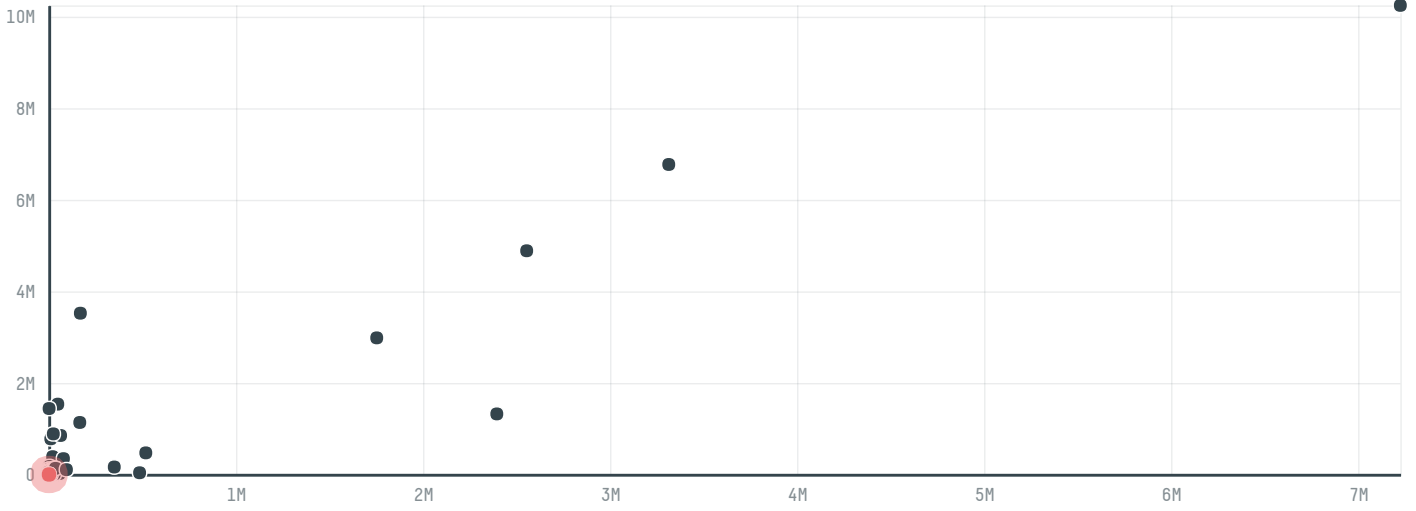

Trase is a partnership between

In collaboration with

and many other organizations and individuals.

Donors

[Terms of Use](#) · [Privacy policy](#) · [Cookie policy](#) · [Contact us](#)