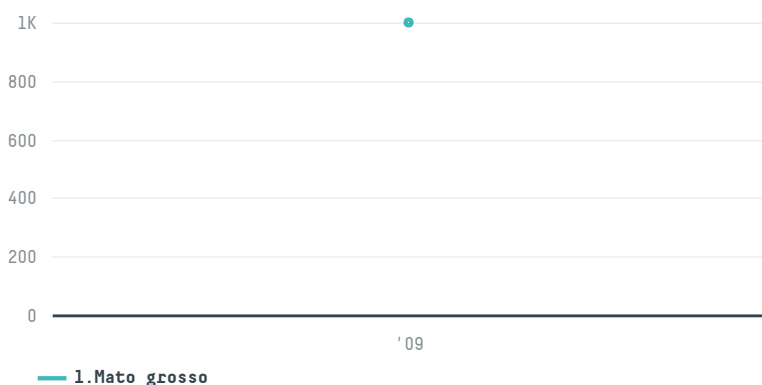

TOP DESTINATION COUNTRIES OF SOY EXPORTED BY RONALDO ZANON: