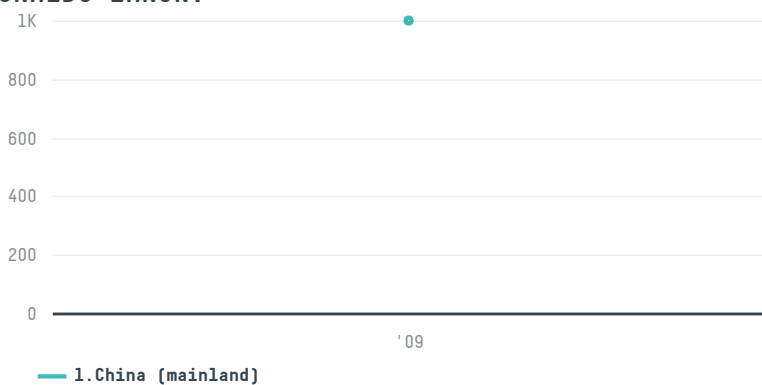

TOP DESTINATION COUNTRIES OF SOY EXPORTED BY RONALDO ZANON: