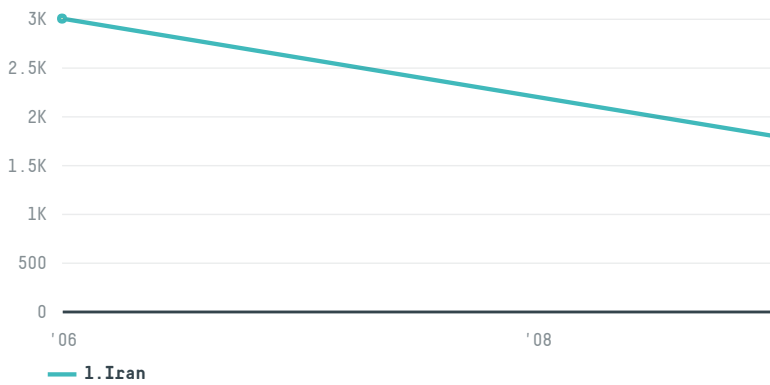

TOP DESTINATION COUNTRIES OF SOY EXPORTED BY DARCI POTRICH: