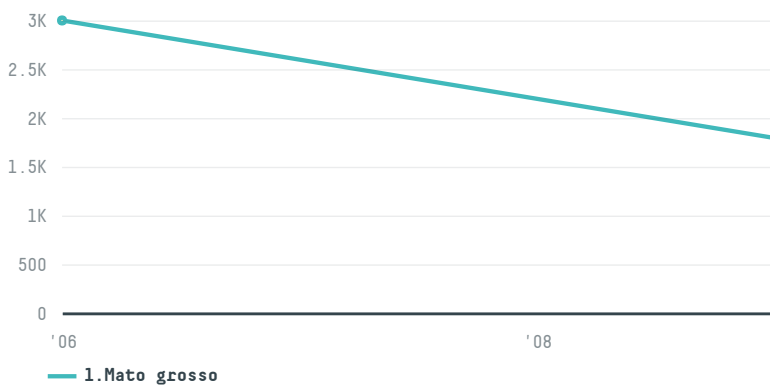

TOP DESTINATION COUNTRIES OF SOY EXPORTED BY DARCI POTRICH: