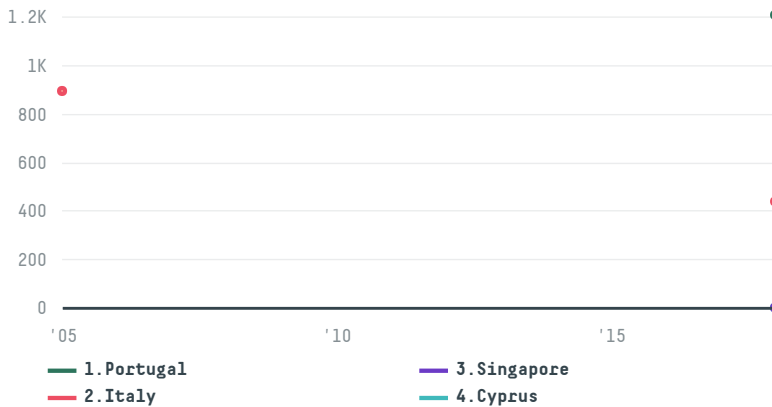

Savixx comercio internacional

ACTIVITY: Exporter group
COMMODITY: Soy
COUNTRY: Brazil
YEAR: 2018

Savixx comercio internacional was the 204th largest exporter of soy from BRAZIL in 2018, accounting for 2 thousand tons. This is a 282% increase vs the previous year. As an exporter, Savixx comercio internacional sources from 2 municipalities, or 0% of the soy production municipalities. The main destination of the soy exported by Savixx comercio internacional is Portugal, accounting for 73% of the total.

TOP DESTINATION COUNTRIES OF SOY EXPORTED BY SAVIXX COMERCIO INTERNACIONAL:

MUNICIPALITY

SOY DEFORESTATION

JANUARIA

10ha

JEQUITAI

N/A

BIOME