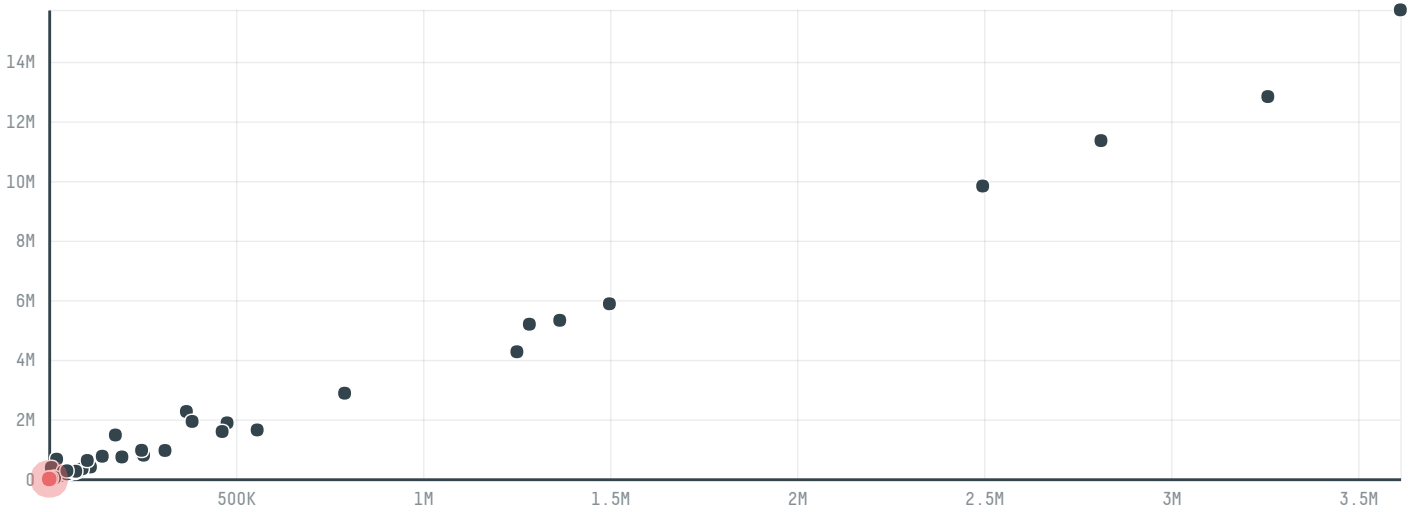

MUNICIPALITY

SOY DEFORESTATION

JANUARIA

10ha

JEQUITAI

N/A

BIOME

SOY DEFORESTATION

CERRADO

10ha

COMPARING COMPANIES EXPORTING SOY FROM BRAZIL IN 2018