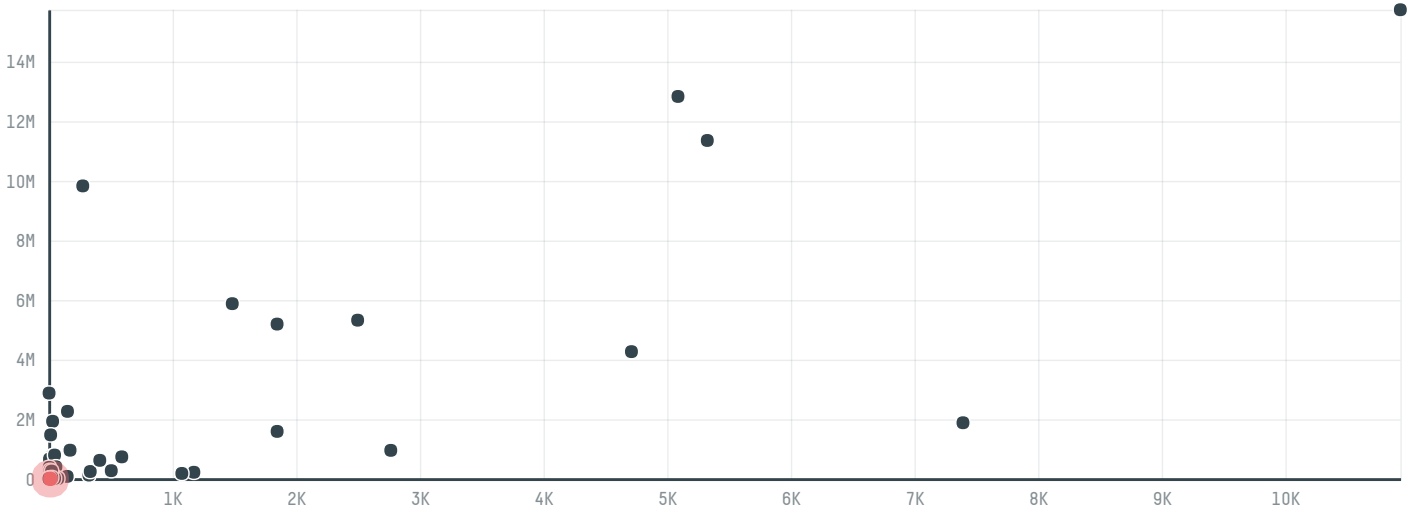

MUNICIPALITY

SOY DEFORESTATION

JANUARIA

10ha

JEQUITAI

N/A

BIOME

SOY DEFORESTATION

CERRADO

10ha

COMPARING COMPANIES EXPORTING SOY FROM BRAZIL IN 2018