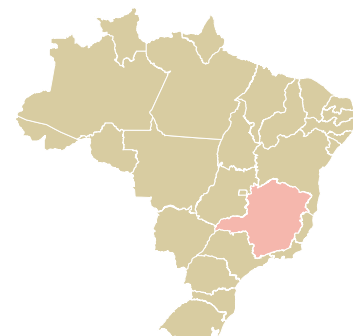

Savixx comercio internacional

ACTIVITY: Exporter group
COMMODITY: Soy
COUNTRY: Brazil
YEAR: 2018

Savixx comercio internacional was the 204th largest exporter of soy from BRAZIL in 2018, accounting for 2 thousand tons. This is a 282% increase vs the previous year. As an exporter, Savixx comercio internacional sources from 2 municipalities, or 0% of the soy production municipalities. The main destination of the soy exported by Savixx comercio internacional is Portugal, accounting for 73% of the total.

TOP DESTINATION COUNTRIES OF SOY EXPORTED BY SAVIXX COMERCIO INTERNACIONAL:

MUNICIPALITY

SOY DEFORESTATION

JANUARIA

10ha

JEQUITAI

N/A

BIOME