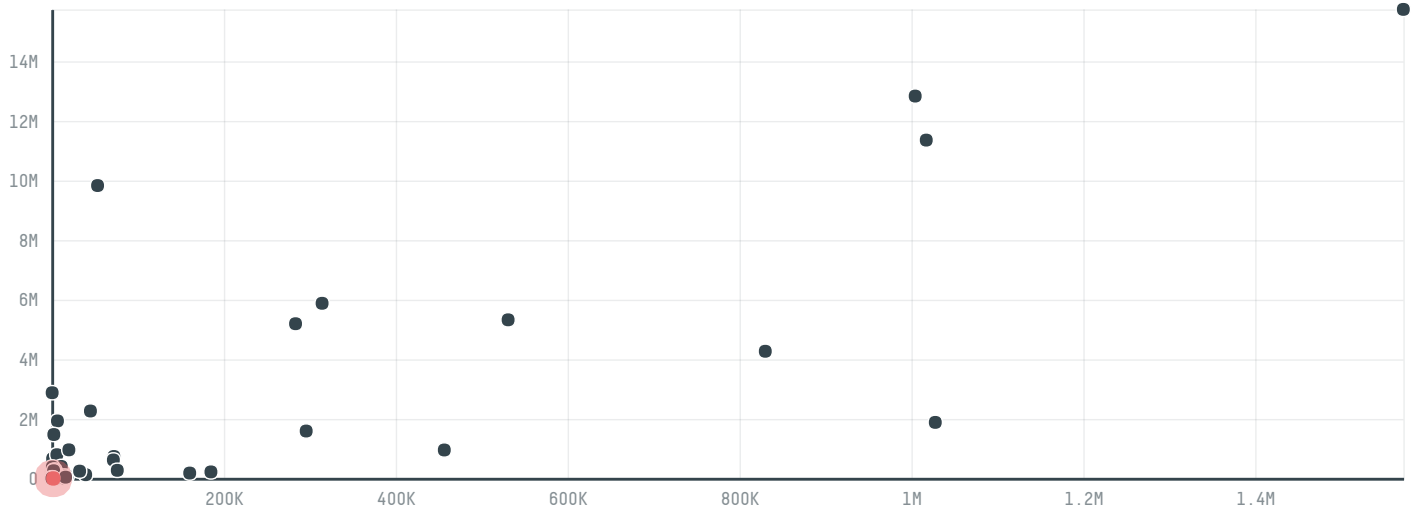

Trase is a partnership between

In collaboration with

and many other organizations and individuals.

Donors

[Terms of Use](#) · [Privacy policy](#) · [Cookie policy](#) · [Contact us](#)