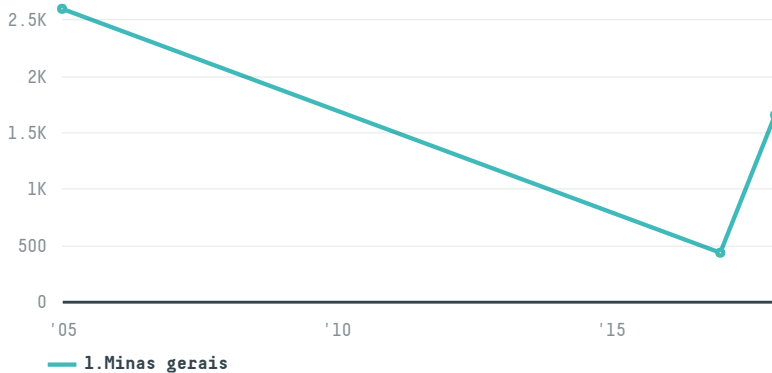

TOP DESTINATION COUNTRIES OF SOY EXPORTED BY SAVIXX COMERCIO INTERNACIONAL: