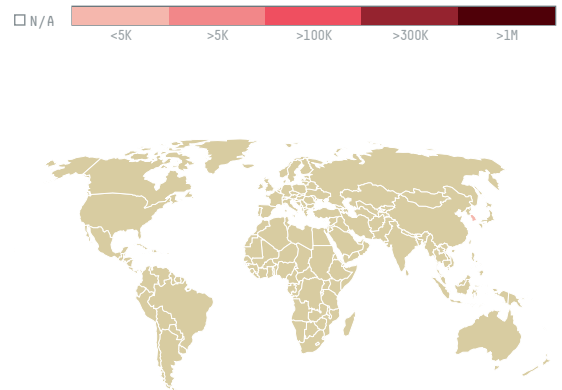

# trase

## Granitos moredo

ACTIVITY      COMMODITY      COUNTRY      YEAR  
**Exporter**      **Soy**      **Brazil**      **2012**

Granitos moredo was the 216th largest exporter of soy from BRAZIL in 2012, accounting for 1 thousand tons. This is a 42% decrease vs the previous year. As an exporter, Granitos moredo sources from 1 municipalities, or 0% of the soy production municipalities. The main destination of the soy exported by Granitos moredo is South korea, accounting for 100% of the total.

### TOP DESTINATION COUNTRIES OF SOY EXPORTED BY GRANITOS MOREDO: