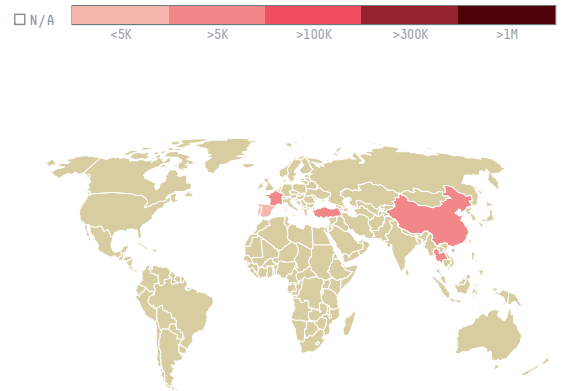

TOP DESTINATION COUNTRIES OF SOY EXPORTED BY COPAGRO - COOPERATIVA DE PRODUTORES AGRICOLAS DE RODA VELHA: