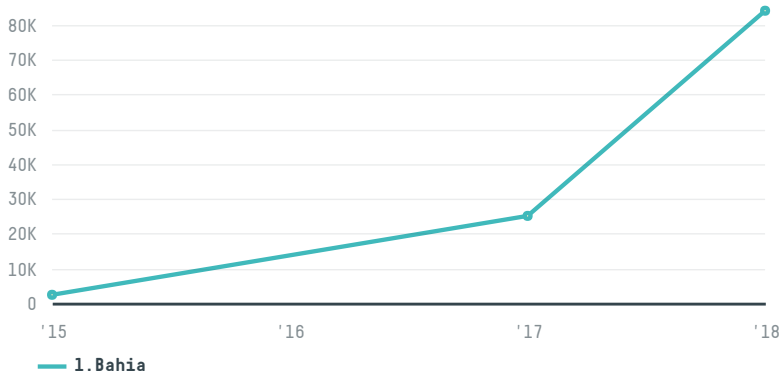

MUNICIPALITY

SOY DEFORESTATION

BARREIRAS

147ha

BIOME

SOY DEFORESTATION

CERRADO

147ha

COMPARING COMPANIES EXPORTING SOY FROM BRAZIL IN 2018