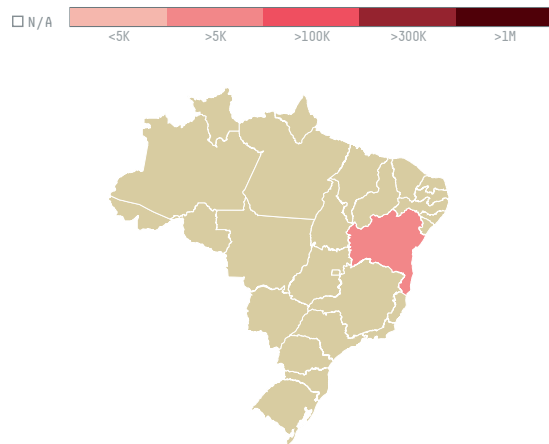

# trase

## Copagro - cooperativa de produtores agricolas de roda velha

ACTIVITY: **Exporter group**    COMMODITY: **Soy**    COUNTRY: **Brazil**    YEAR: **2018**

Copagro - cooperativa de produtores agricolas de roda velha was the 49th largest exporter of soy from BRAZIL in 2018, accounting for 84 thousand tons. This is a 235% increase vs the previous year. As an exporter, Copagro - cooperativa de produtores agricolas de roda velha sources from 1 municipalities, or 0% of the soy production municipalities. The main destination of the soy exported by Copagro - cooperativa de produtores agricolas de roda velha is China (mainland), accounting for 39% of the total.

### TOP DESTINATION COUNTRIES OF SOY EXPORTED BY COPAGRO - COOPERATIVA DE PRODUTORES AGRICOLAS DE RODA VELHA:

**MUNICIPALITY**

**SOY DEFORESTATION**

BARREIRAS

147ha

**BIOME**

**SOY DEFORESTATION**

CERRADO