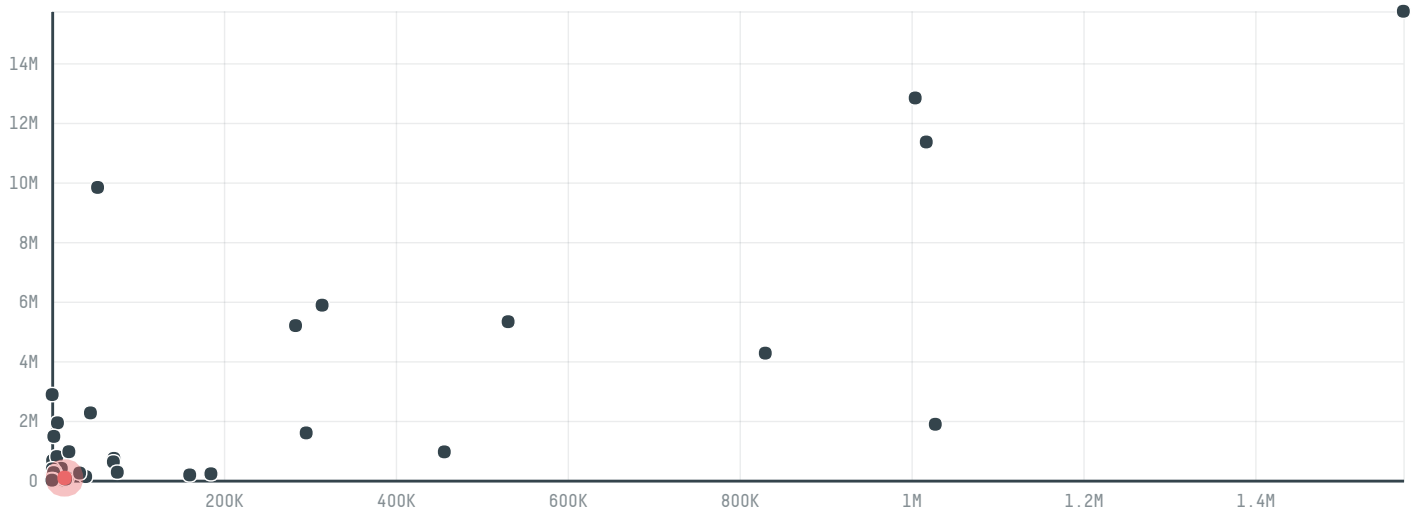

Trase is a partnership between

In collaboration with

and many other organizations and individuals.

Donors

[Terms of Use](#) · [Privacy policy](#) · [Cookie policy](#) · [Contact us](#)

This website uses cookies to provide you with an improved user experience. By continuing to browse this site, you consent to the use of cookies and similar technologies. Please visit our [privacy policy](#) for further details.

I AGREE