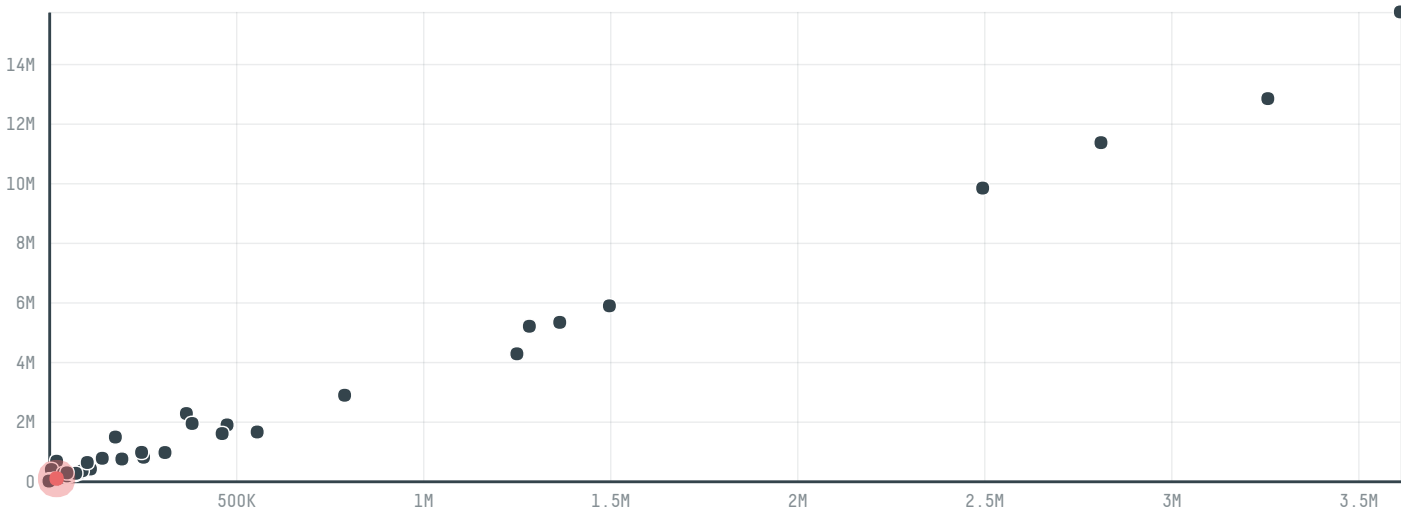

COMPARING COMPANIES EXPORTING SOY FROM BRAZIL IN 2018