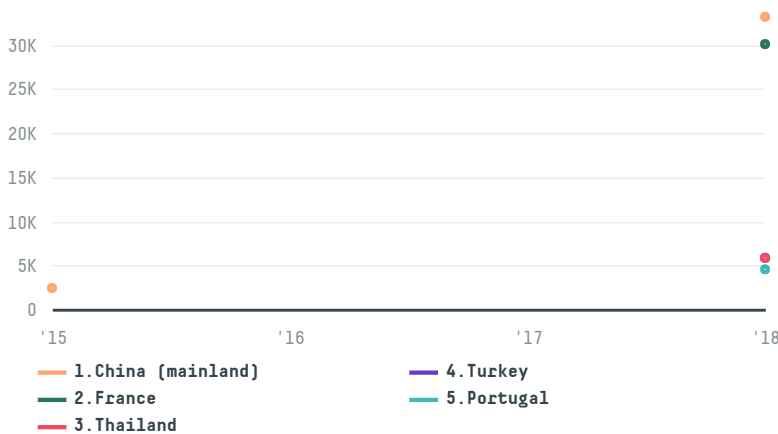

TOP DESTINATION COUNTRIES OF SOY EXPORTED BY COPAGRO - COOPERATIVA DE PRODUTORES AGRICOLAS DE RODA VELHA: