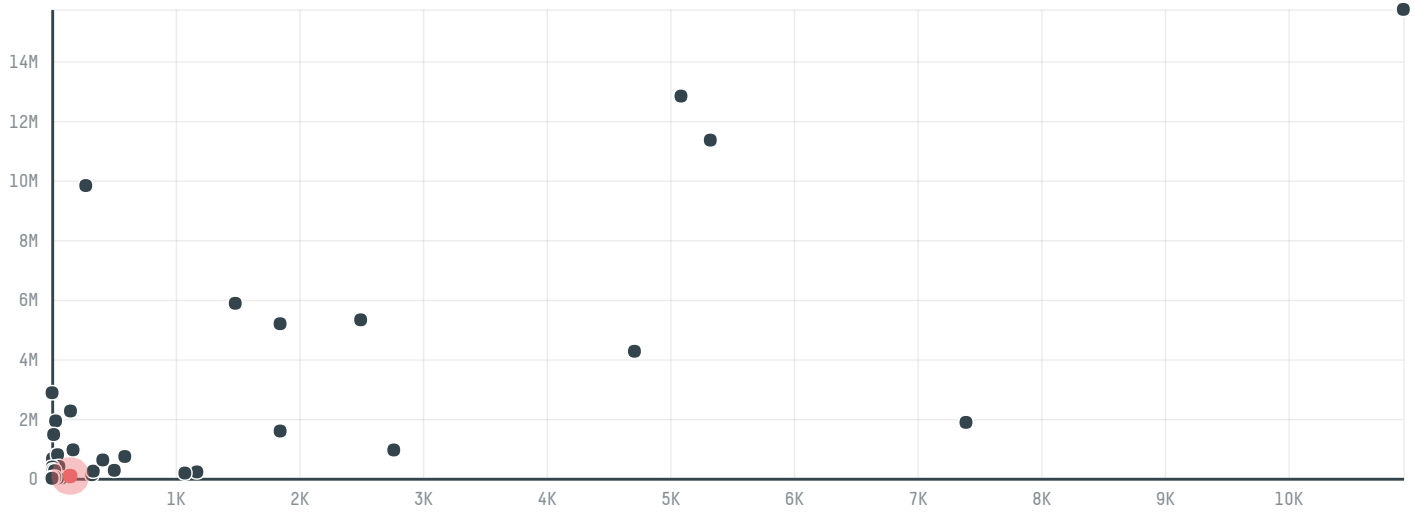

Trase is a partnership between

In collaboration with

and many other organizations and individuals.

Donors

[Terms of Use](#) · [Privacy policy](#) · [Cookie policy](#) · [Contact us](#)

This website uses cookies to provide you with an improved user experience. By continuing to browse this site, you consent to the use of cookies and similar technologies. Please visit our [privacy policy](#) for further details.

I AGREE