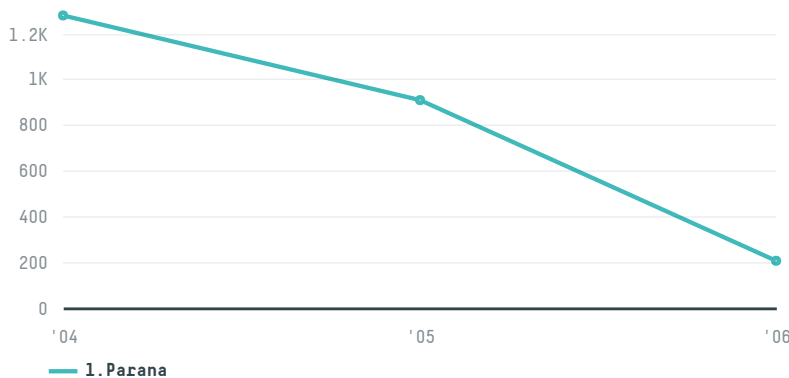

TOP DESTINATION COUNTRIES OF SOY IMPORTED BY GEBANA AGENCIA: