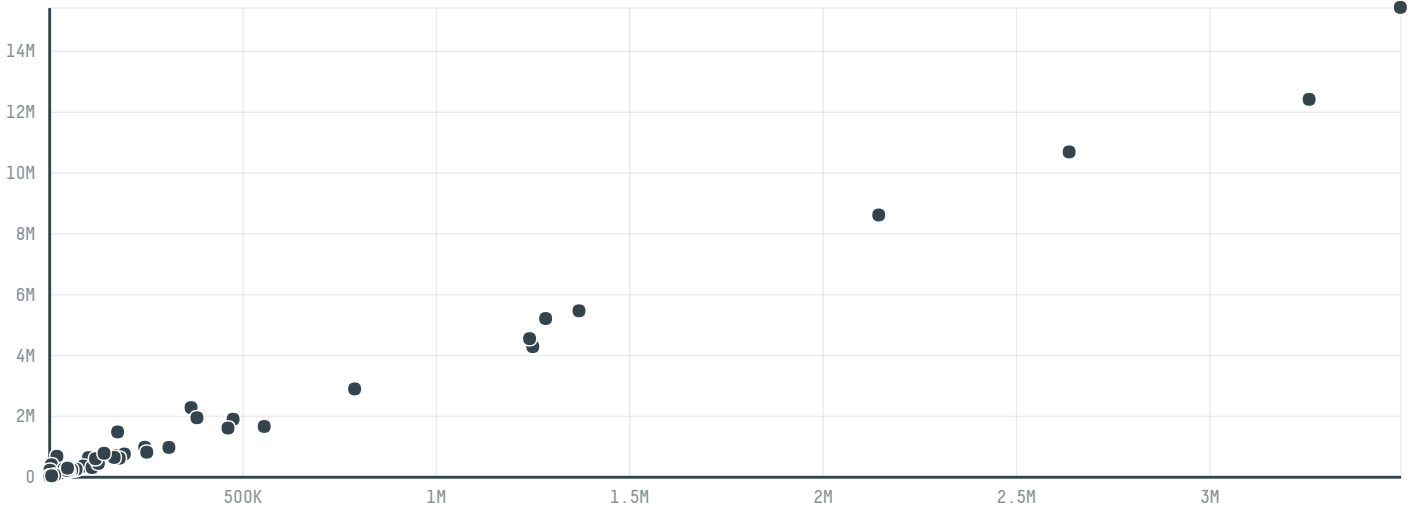

Trase is a partnership between

In collaboration with

and many other organizations and individuals.

Donors

[Terms of Use](#) · [Privacy policy](#) · [Cookie policy](#) · [Contact us](#)