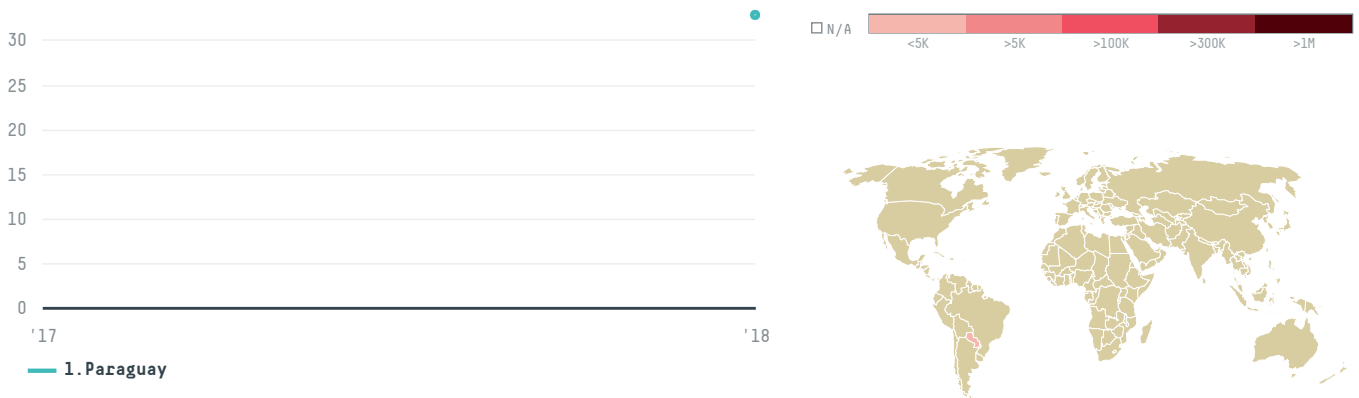

trase

Bom - brasil oleo de mamona ltda.

ACTIVITY COMMODITY COUNTRY YEAR
Exporter **Soy** **Brazil** **2018**

Bom - brasil oleo de mamona ltda. was the 294th largest exporter of soy from BRAZIL in 2018, accounting for 33 tons. This is a 100% decrease vs the previous year. As an exporter, Bom - brasil oleo de mamona ltda. sources from 1 municipalities, or 0% of the soy production municipalities. The main destination of the soy exported by Bom - brasil oleo de mamona ltda. is Paraguay, accounting for 100% of the total.

TOP DESTINATION COUNTRIES OF SOY EXPORTED BY BOM - BRASIL OLEO DE MAMONA LTDA.:

COMPARING COMPANIES EXPORTING SOY FROM BRAZIL IN 2018

Trase is a partnership between

In collaboration with

and many other organizations and individuals.