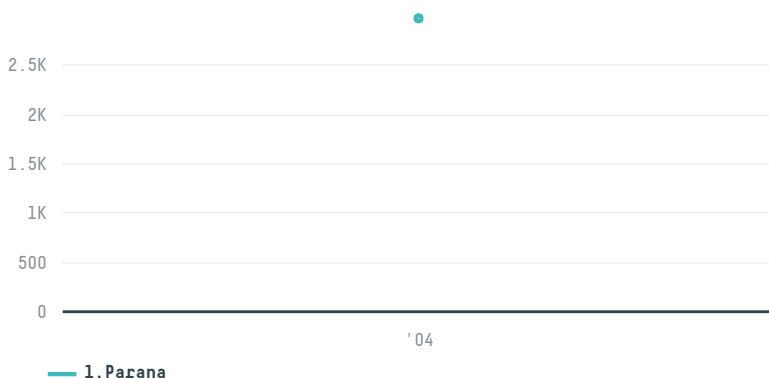

TOP DESTINATION COUNTRIES OF SOY EXPORTED BY EVERTIS BRASIL PLASTICOS S/A: