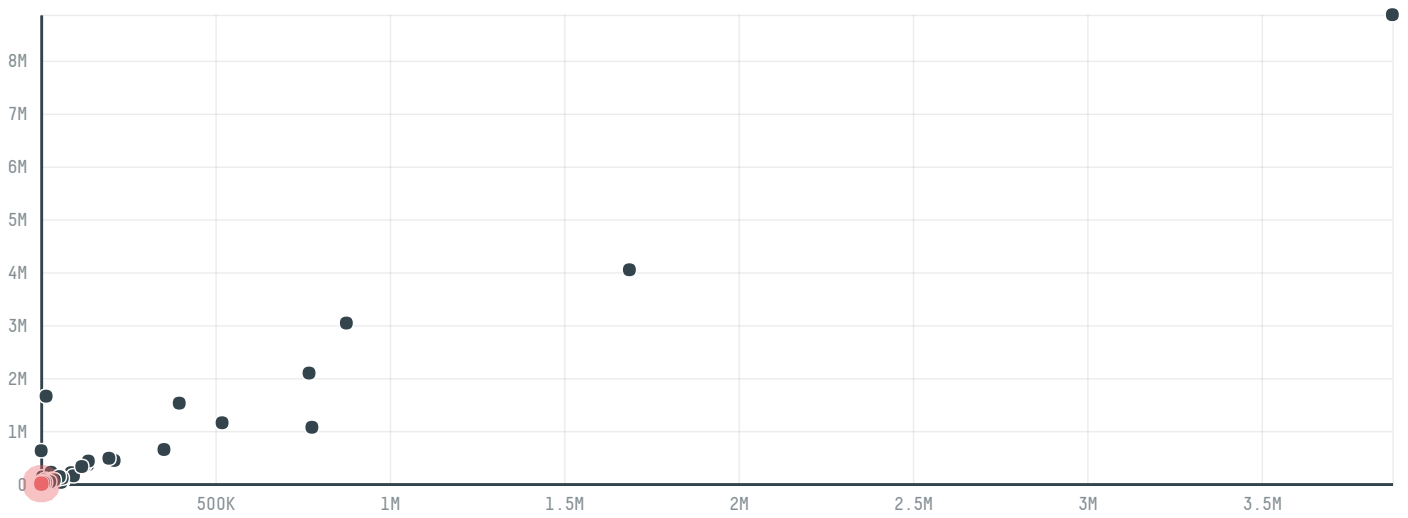

MUNICIPALITY	SOY DEFORESTATION
CURIUVA	N/A
CAMPO LARGO	N/A
CAMPO MAGRO	N/A

BIOME	SOY DEFORESTATION
MATA ATLANTICA	N/A

COMPARING COMPANIES EXPORTING SOY FROM BRAZIL IN 2004

Trase is a partnership between

In collaboration with

and many other organizations and individuals.

Donors

[Terms of Use](#) · [Privacy policy](#) · [Cookie policy](#) · [Contact us](#)