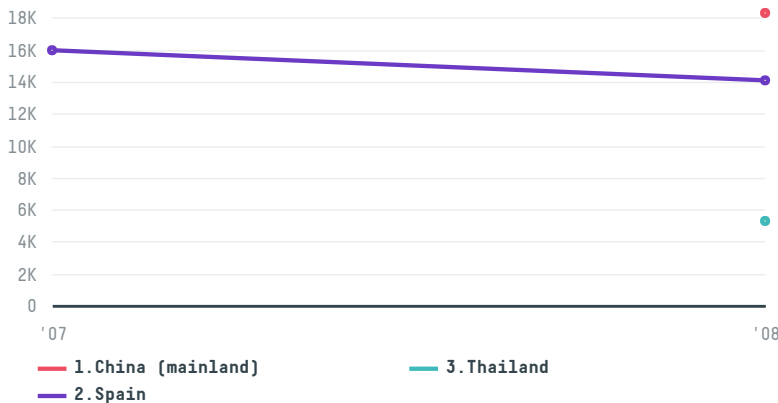

TOP DESTINATION COUNTRIES OF SOY IMPORTED BY GREENFIELD INTERNATIONAL LTD: