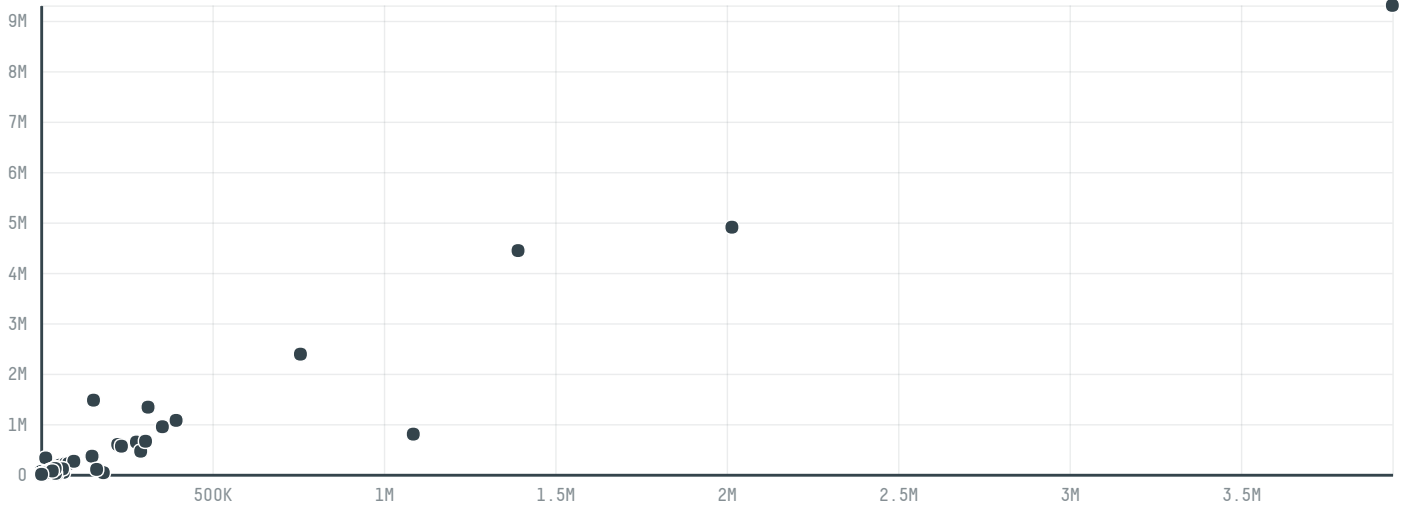

trase

Sellsoy-comercio e exportacao de cereais

ACTIVITY COMMODITY COUNTRY YEAR
Exporter **Soy** **Brazil** **2005**

Sellsoy-comercio e exportacao de cereais was the 266th largest exporter of soy from BRAZIL in 2005, accounting for 342 tons. This is a 99% decrease vs the previous year. As an exporter, Sellsoy-comercio e exportacao de cereais sources from 1 municipalities, or 0% of the soy production municipalities. The main destination of the soy exported by Sellsoy-comercio e exportacao de cereais is China (mainland), accounting for 100% of the total.

TOP DESTINATION COUNTRIES OF SOY EXPORTED BY SELLSOY-COMERCIO E EXPORTACAO DE CEREAIS:

COMPARING COMPANIES EXPORTING SOY FROM BRAZIL IN 2005

Trase is a partnership between

In collaboration with

and many other organizations and individuals.