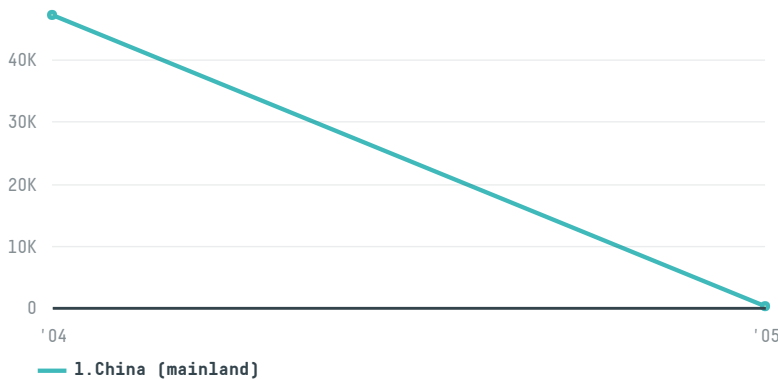

TOP DESTINATION COUNTRIES OF SOY EXPORTED BY SELLSOY-COMERCIO E EXPORTACAO DE CEREAIS:

COMPARING COMPANIES EXPORTING SOY FROM BRAZIL IN 2005