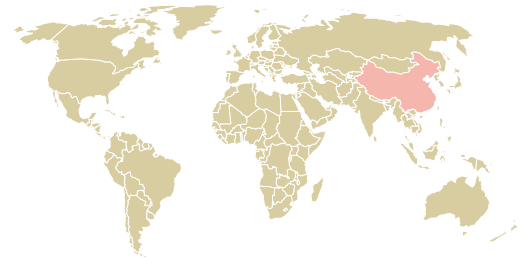

trase

Abj comercio agricola

ACTIVITY: **Importer**
COMMODITY: **Soy**
COUNTRY: **Brazil**
YEAR: **2018**

Abj comercio agricola was the 82nd largest importer of soy from BRAZIL in 2018, accounting for 2 thousand tons. This is a 89% decrease vs the previous year. As an importer, Abj comercio agricola sources from 1 municipalities, or 0% of the soy production municipalities. The main destination of the soy imported by Abj comercio agricola is China (mainland), accounting for 100% of the total.

TOP DESTINATION COUNTRIES OF SOY IMPORTED BY ABJ COMERCIO AGRICOLA:

MUNICIPALITY

SOY DEFORESTATION

RONDONOPOLIS

< 1ha

BIOME

SOY DEFORESTATION

CERRADO