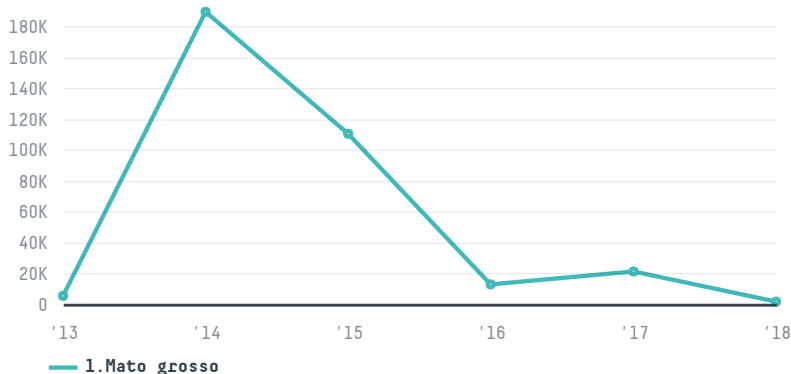

TOP DESTINATION COUNTRIES OF SOY IMPORTED BY ABJ COMERCIO AGRICOLA: