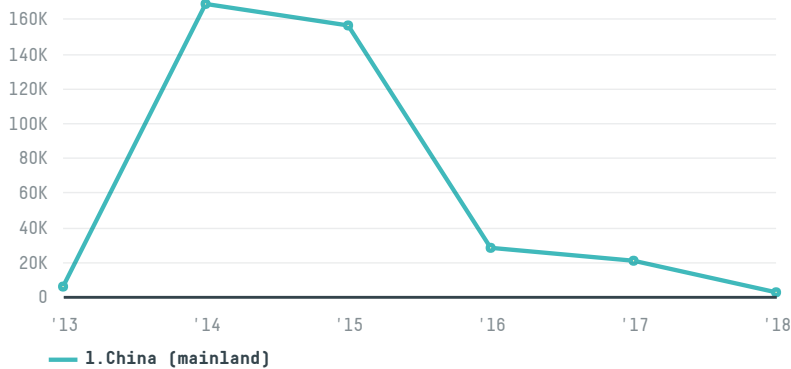

TOP DESTINATION COUNTRIES OF SOY IMPORTED BY ABJ COMERCIO AGRICOLA: