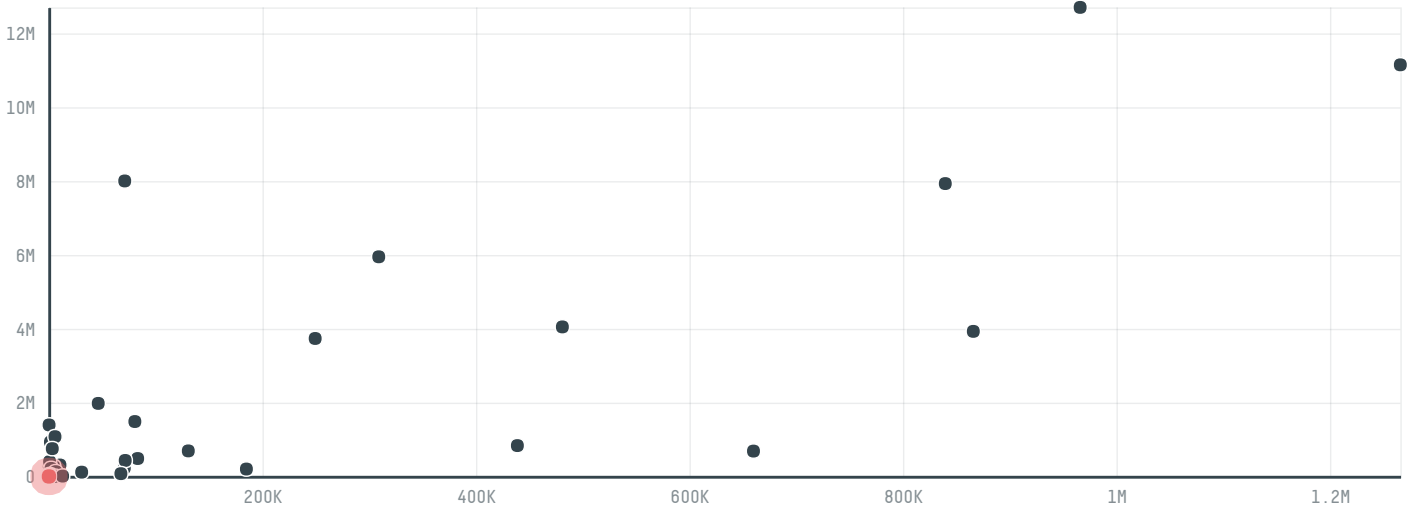

Trase is a partnership between

In collaboration with

and many other organizations and individuals.

Donors

[Terms of Use](#) · [Privacy policy](#) · [Cookie policy](#) · [Contact us](#)