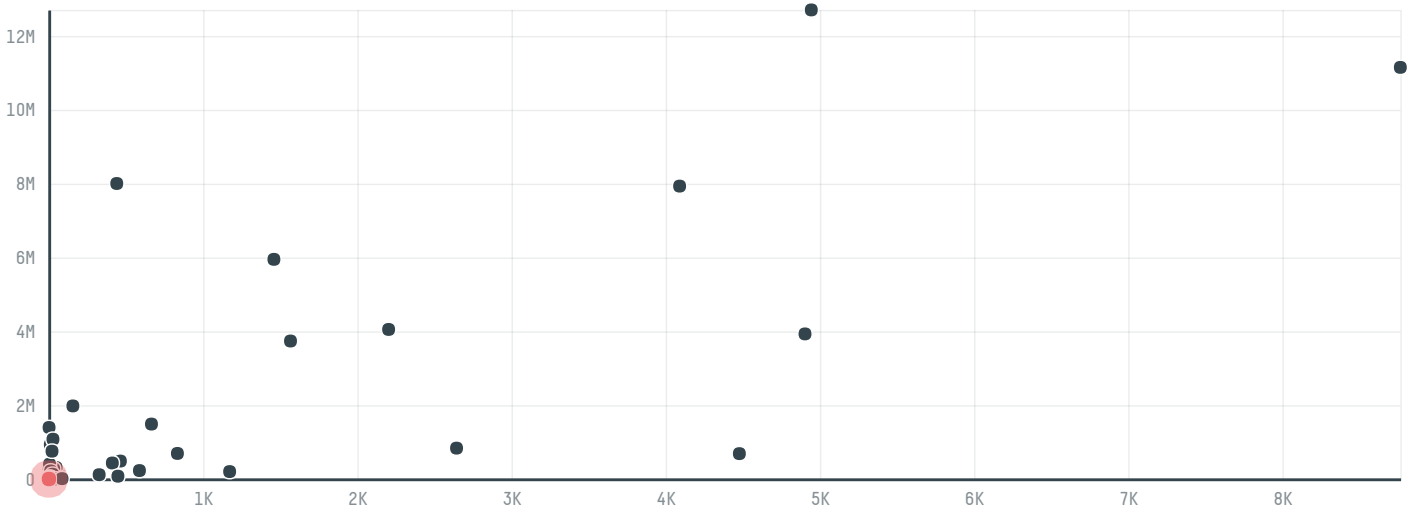

MUNICIPALITY

SOY DEFORESTATION

RONDONOPOLIS

< 1ha

BIOME

SOY DEFORESTATION

CERRADO

< 1ha

COMPARING COMPANIES IMPORTING SOY FROM BRAZIL IN 2018