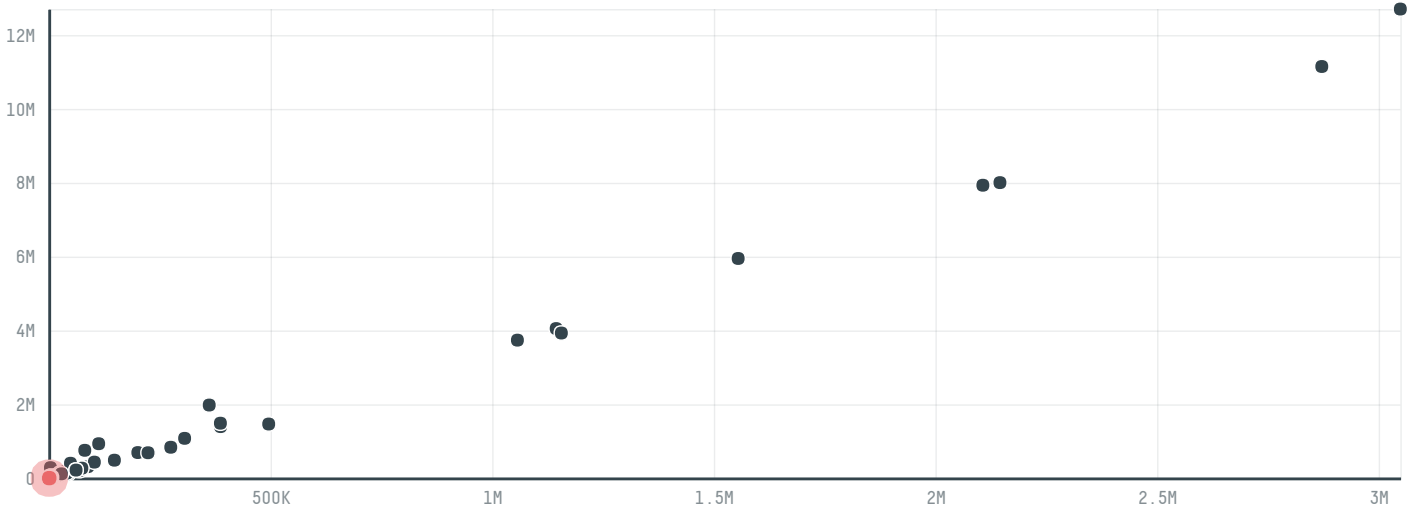

MUNICIPALITY

SOY DEFORESTATION

RONDONOPOLIS

< 1ha

BIOME

SOY DEFORESTATION

CERRADO

< 1ha

COMPARING COMPANIES IMPORTING SOY FROM BRAZIL IN 2018