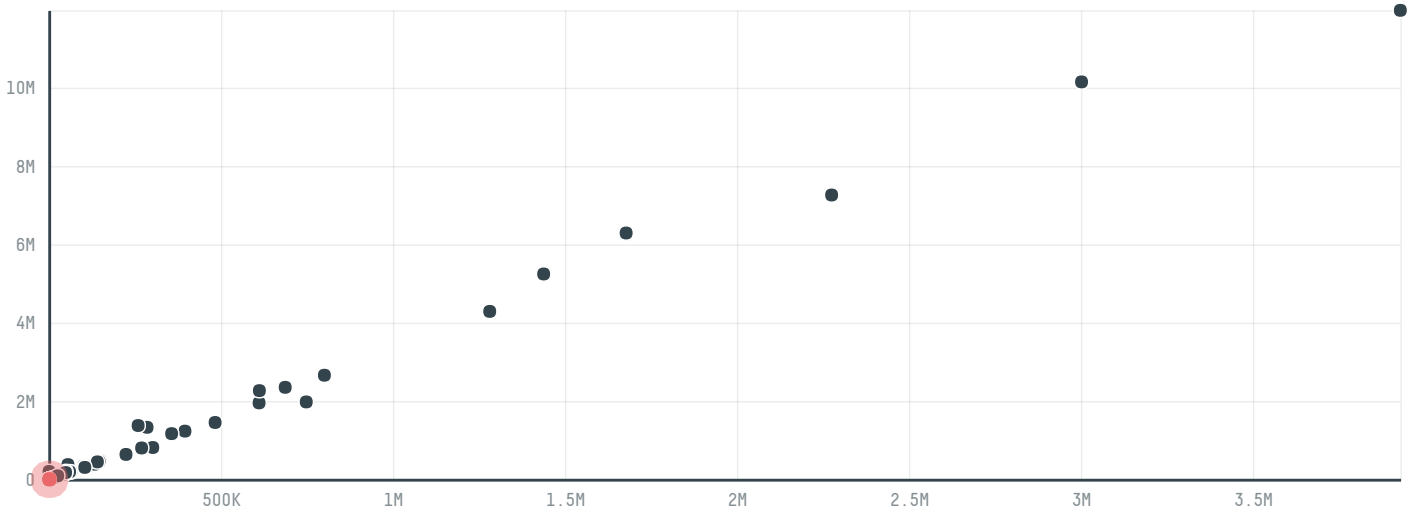

MUNICIPALITY	SOY DEFORESTATION
TUPANCIRETA	N/A
MATO CASTELHANO	N/A
SOLEDADE	< 1ha
GUARANI DAS MISSOES	N/A

BIOME	SOY DEFORESTATION
MATA ATLANTICA	< 1ha
PAMPA	N/A

COMPARING COMPANIES IMPORTING SOY FROM BRAZIL IN 2015