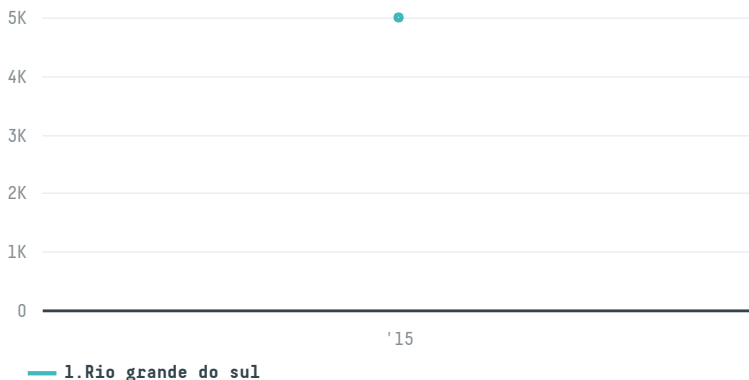

TOP DESTINATION COUNTRIES OF SOY IMPORTED BY EVERTIS S.A: