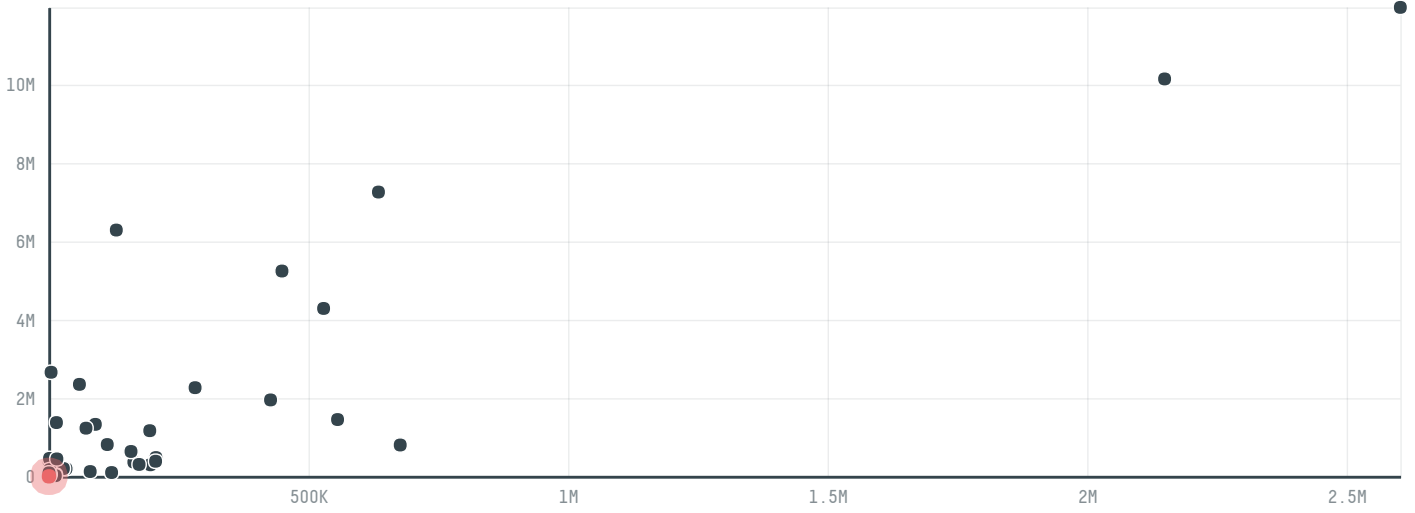

Trase is a partnership between

In collaboration with

and many other organizations and individuals.

Donors

[Terms of Use](#) · [Privacy policy](#) · [Cookie policy](#) · [Contact us](#)