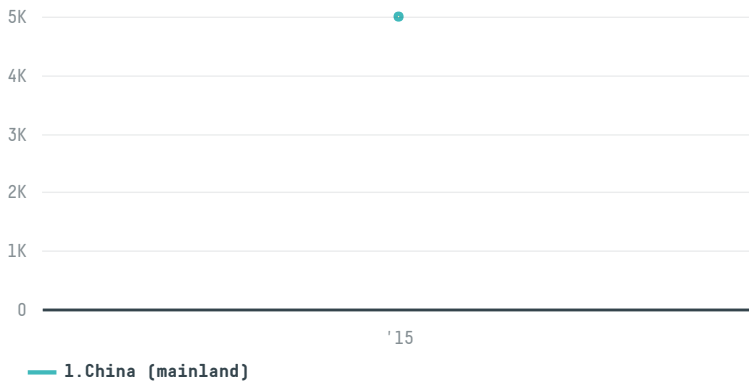

TOP DESTINATION COUNTRIES OF SOY IMPORTED BY EVERTIS S.A: