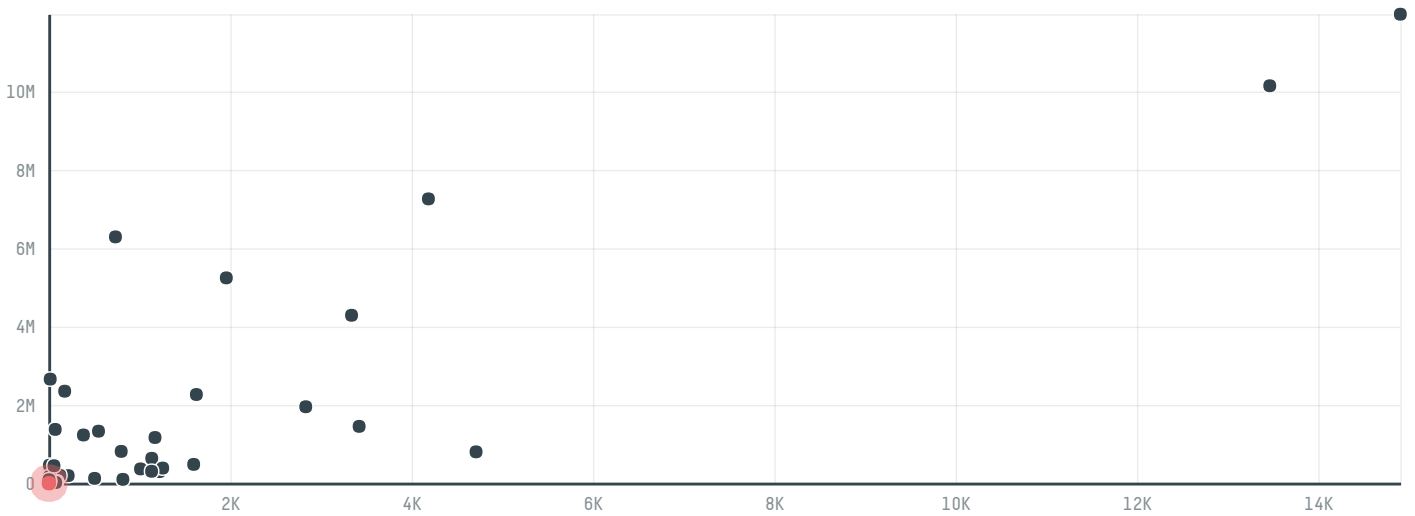

MUNICIPALITY	SOY DEFORESTATION
TUPANCIRETA	N/A
MATO CASTELHANO	N/A
SOLEDADE	< 1ha
GUARANI DAS MISSOES	N/A

BIOME	SOY DEFORESTATION
MATA ATLANTICA	< 1ha
PAMPA	N/A

COMPARING COMPANIES IMPORTING SOY FROM BRAZIL IN 2015