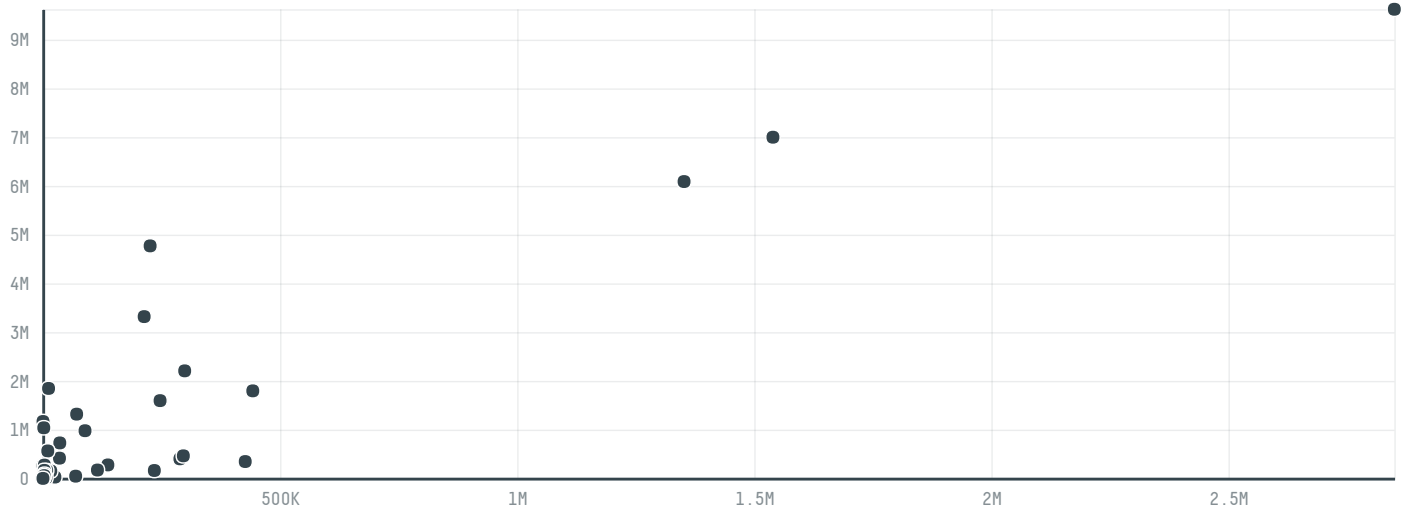

Trase is a partnership between

In collaboration with

and many other organizations and individuals.

Donors

[Terms of Use](#) · [Privacy policy](#) · [Cookie policy](#) · [Contact us](#)

This website uses cookies to provide you with an improved user experience. By continuing to browse this site, you consent to the use of cookies and similar technologies. Please visit our [privacy policy](#) for further details.

I AGREE