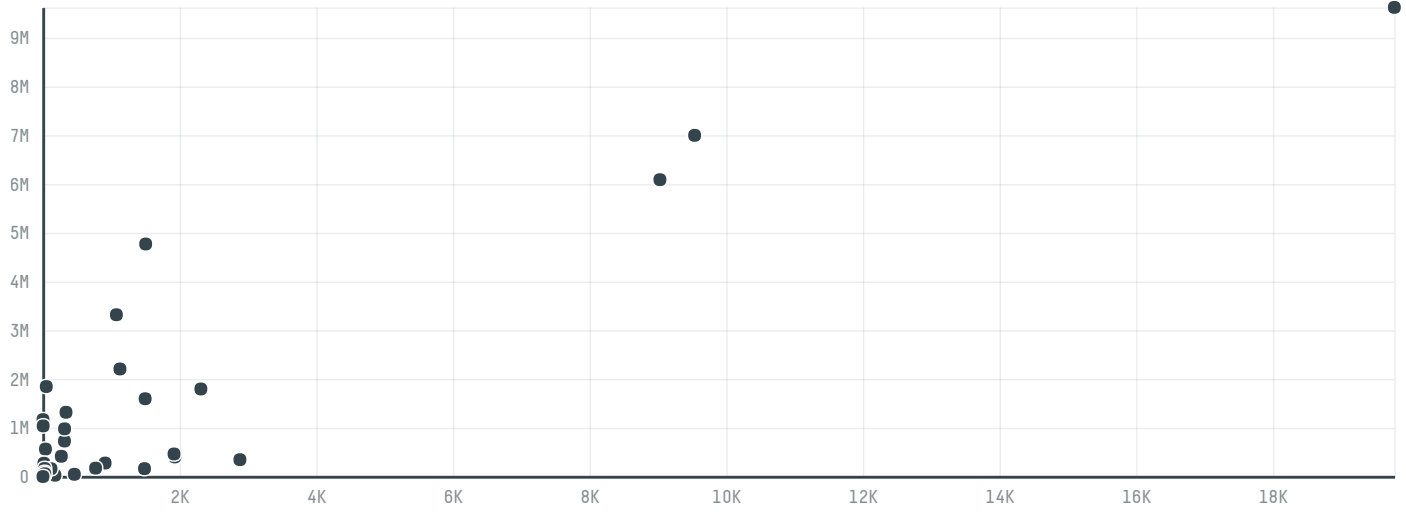

Trase is a partnership between

In collaboration with

and many other organizations and individuals.

Donors

[Terms of Use](#) · [Privacy policy](#) · [Cookie policy](#) · [Contact us](#)

This website uses cookies to provide you with an improved user experience. By continuing to browse this site, you consent to the use of cookies and similar technologies. Please visit our [privacy policy](#) for further details.

I AGREE