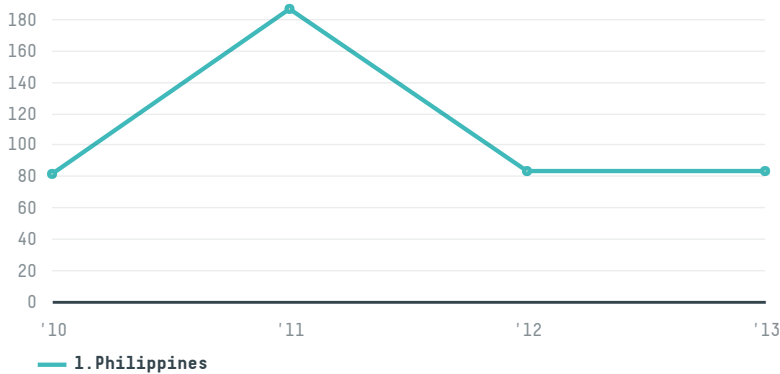

TOP DESTINATION COUNTRIES OF SOY IMPORTED BY MIRACLE SOYBEAN FOOD INTERNATIONAL CORPORATION: