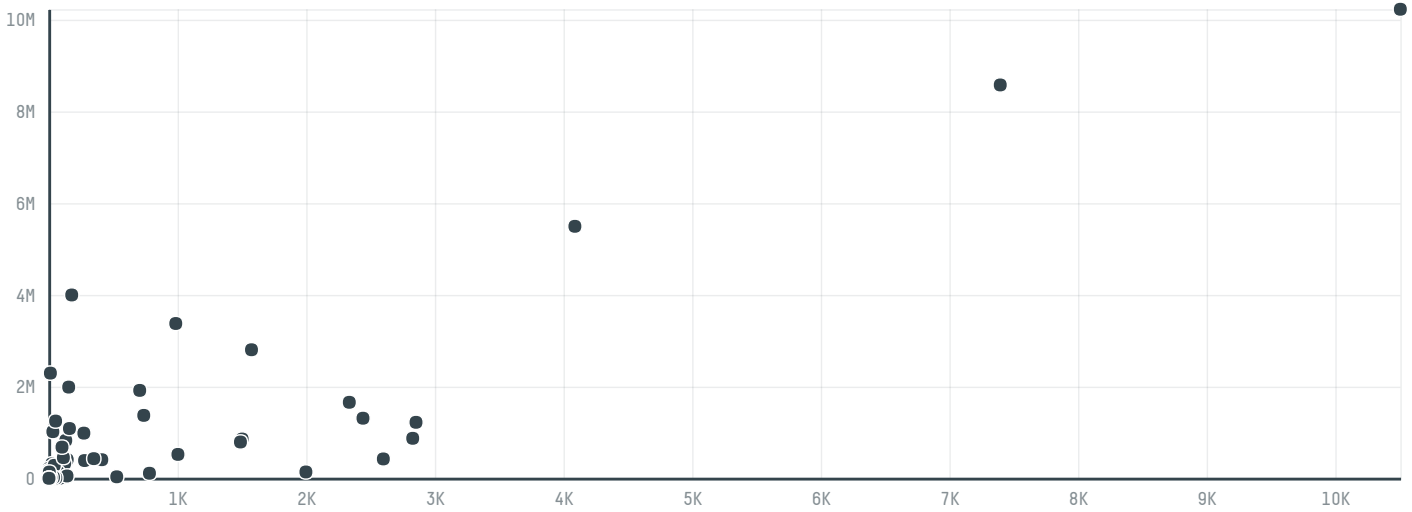

trase

Agroval-agroindustrial vale do paraiba

ACTIVITY COMMODITY COUNTRY YEAR
Exporter **Soy** **Brazil** **2016**

Agroval-agroindustrial vale do paraiba was the 183rd largest exporter of soy from BRAZIL in 2016, accounting for 3 thousand tons. As an exporter, Agroval-agroindustrial vale do paraiba sources from 1 municipalities, or 0% of the soy production municipalities. The main destination of the soy exported by Agroval-agroindustrial vale do paraiba is China (mainland), accounting for 100% of the total.

TOP DESTINATION COUNTRIES OF SOY EXPORTED BY AGROVAL-AGROINDUSTRIAL VALE DO PARAIBA:

COMPARING COMPANIES EXPORTING SOY FROM BRAZIL IN 2016

Trase is a partnership between

In collaboration with

and many other organizations and individuals.