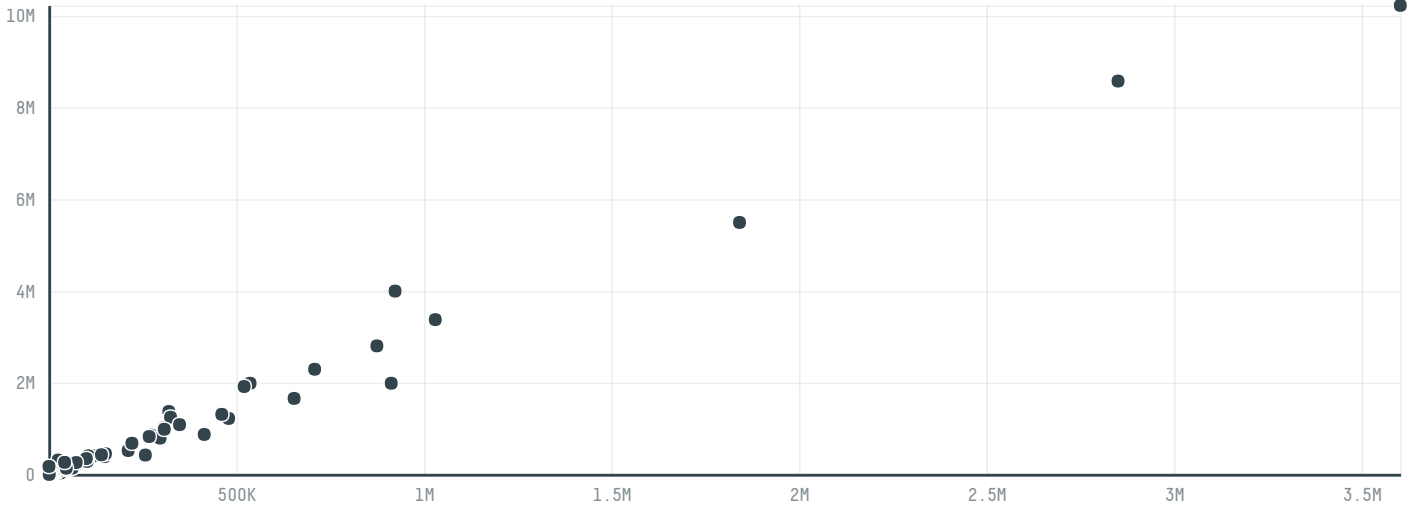

trase

Agroval-agroindustrial vale do paraiba

ACTIVITY COMMODITY COUNTRY YEAR
Exporter **Soy** **Brazil** **2016**

Agroval-agroindustrial vale do paraiba was the 183rd largest exporter of soy from BRAZIL in 2016, accounting for 3 thousand tons. As an exporter, Agroval-agroindustrial vale do paraiba sources from 1 municipalities, or 0% of the soy production municipalities. The main destination of the soy exported by Agroval-agroindustrial vale do paraiba is China (mainland), accounting for 100% of the total.

TOP DESTINATION COUNTRIES OF SOY EXPORTED BY AGROVAL-AGROINDUSTRIAL VALE DO PARAIBA:

COMPARING COMPANIES EXPORTING SOY FROM BRAZIL IN 2016

Trase is a partnership between

In collaboration with

and many other organizations and individuals.