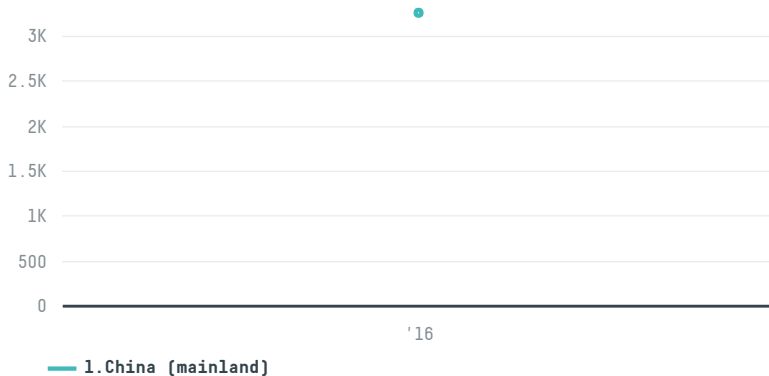

TOP DESTINATION COUNTRIES OF SOY EXPORTED BY AGROVAL-AGROINDUSTRIAL VALE DO PARAIBA:

COMPARING COMPANIES EXPORTING SOY FROM BRAZIL IN 2016