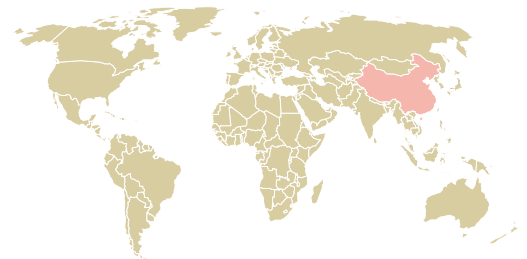

trase

Agroval-agroindustrial vale do paraiba

ACTIVITY COMMODITY COUNTRY YEAR
Exporter **Soy** **Brazil** **2016**

Agroval-agroindustrial vale do paraiba was the 183rd largest exporter of soy from BRAZIL in 2016, accounting for 3 thousand tons. As an exporter, Agroval-agroindustrial vale do paraiba sources from 1 municipalities, or 0% of the soy production municipalities. The main destination of the soy exported by Agroval-agroindustrial vale do paraiba is China (mainland), accounting for 100% of the total.

TOP DESTINATION COUNTRIES OF SOY EXPORTED BY AGROVAL-AGROINDUSTRIAL VALE DO PARAIBA:

COMPARING COMPANIES EXPORTING SOY FROM BRAZIL IN 2016

Trase is a partnership between

In collaboration with

and many other organizations and individuals.