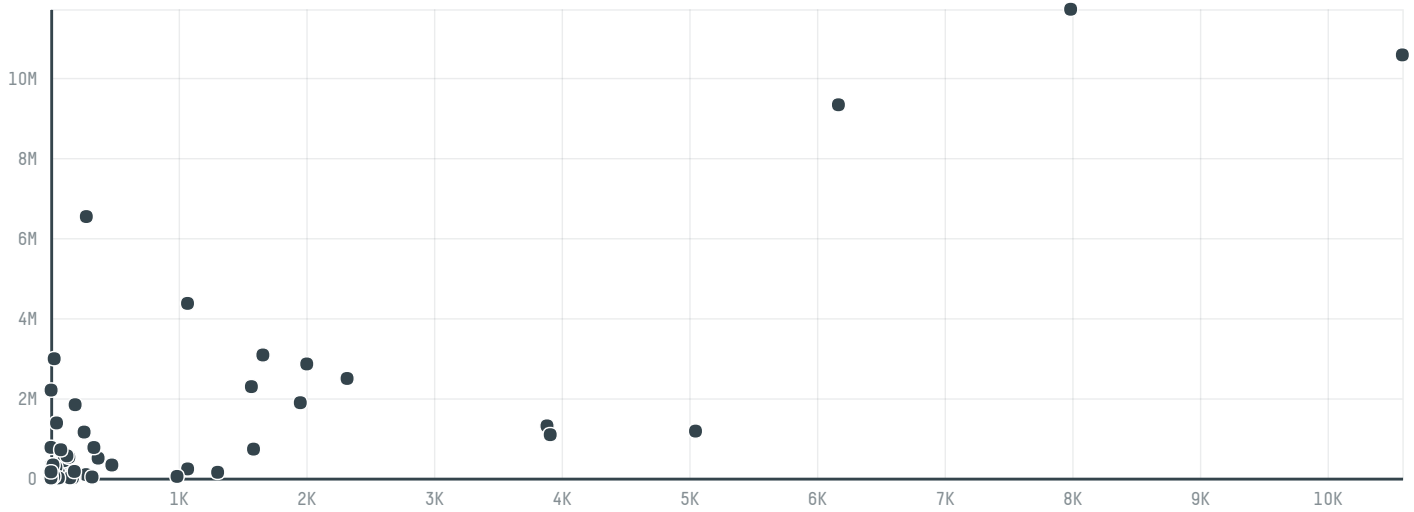

trase

Comercio e exportacao de marmores e granitos itapoama

ACTIVITY COMMODITY COUNTRY YEAR
Exporter **Soy** **Brazil** **2017**

Comercio e exportacao de marmores e granitos itapoama was the 293rd largest exporter of soy from BRAZIL in 2017, accounting for 351 tons. As an exporter, Comercio e exportacao de marmores e granitos itapoama sources from 1 municipalities, or 0% of the soy production municipalities. The main destination of the soy exported by Comercio e exportacao de marmores e granitos itapoama is Netherlands, accounting for 100% of the total.

TOP DESTINATION COUNTRIES OF SOY EXPORTED BY COMERCIO E EXPORTACAO DE MARMORES E GRANITOS ITAPOAMA:

□ N/A <5K >5K >100K >300K >1M

COMPARING COMPANIES EXPORTING SOY FROM BRAZIL IN 2017

Trase is a partnership between