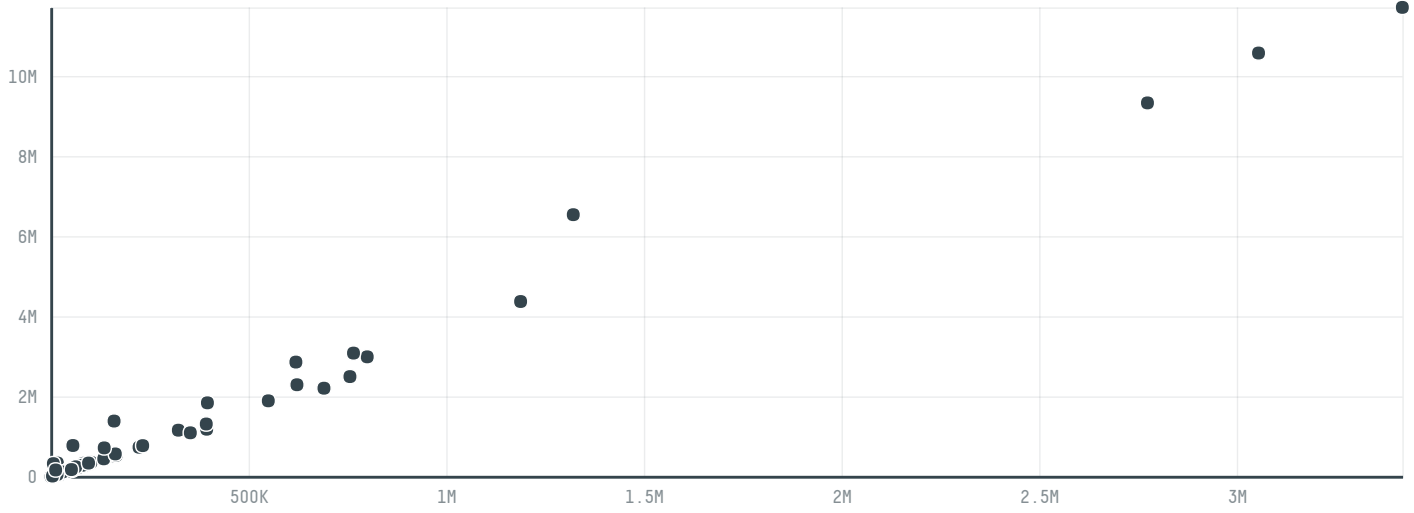

trase

Comercio e exportacao de marmores e granitos itapoama

ACTIVITY COMMODITY COUNTRY YEAR
Exporter **Soy** **Brazil** **2017**

Comercio e exportacao de marmores e granitos itapoama was the 293rd largest exporter of soy from BRAZIL in 2017, accounting for 351 tons. As an exporter, Comercio e exportacao de marmores e granitos itapoama sources from 1 municipalities, or 0% of the soy production municipalities. The main destination of the soy exported by Comercio e exportacao de marmores e granitos itapoama is Netherlands, accounting for 100% of the total.

TOP DESTINATION COUNTRIES OF SOY EXPORTED BY COMERCIO E EXPORTACAO DE MARMORES E GRANITOS ITAPOAMA:

□ N/A <5K >5K >100K >300K >1M

COMPARING COMPANIES EXPORTING SOY FROM BRAZIL IN 2017

Trase is a partnership between