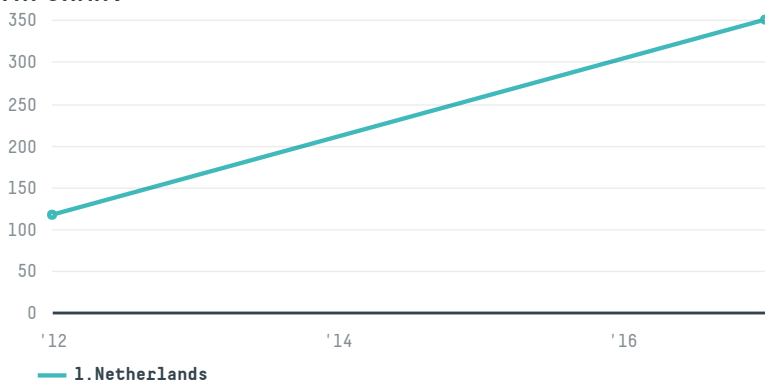

trase

Comercio e exportacao de marmores e granitos itapoama

ACTIVITY COMMODITY COUNTRY YEAR
Exporter **Soy** **Brazil** **2017**

Comercio e exportacao de marmores e granitos itapoama was the 293rd largest exporter of soy from BRAZIL in 2017, accounting for 351 tons. As an exporter, Comercio e exportacao de marmores e granitos itapoama sources from 1 municipalities, or 0% of the soy production municipalities. The main destination of the soy exported by Comercio e exportacao de marmores e granitos itapoama is Netherlands, accounting for 100% of the total.

TOP DESTINATION COUNTRIES OF SOY EXPORTED BY COMERCIO E EXPORTACAO DE MARMORES E GRANITOS ITAPOAMA:

□ N/A <5K >5K >100K >300K >1M

COMPARING COMPANIES EXPORTING SOY FROM BRAZIL IN 2017

Trase is a partnership between