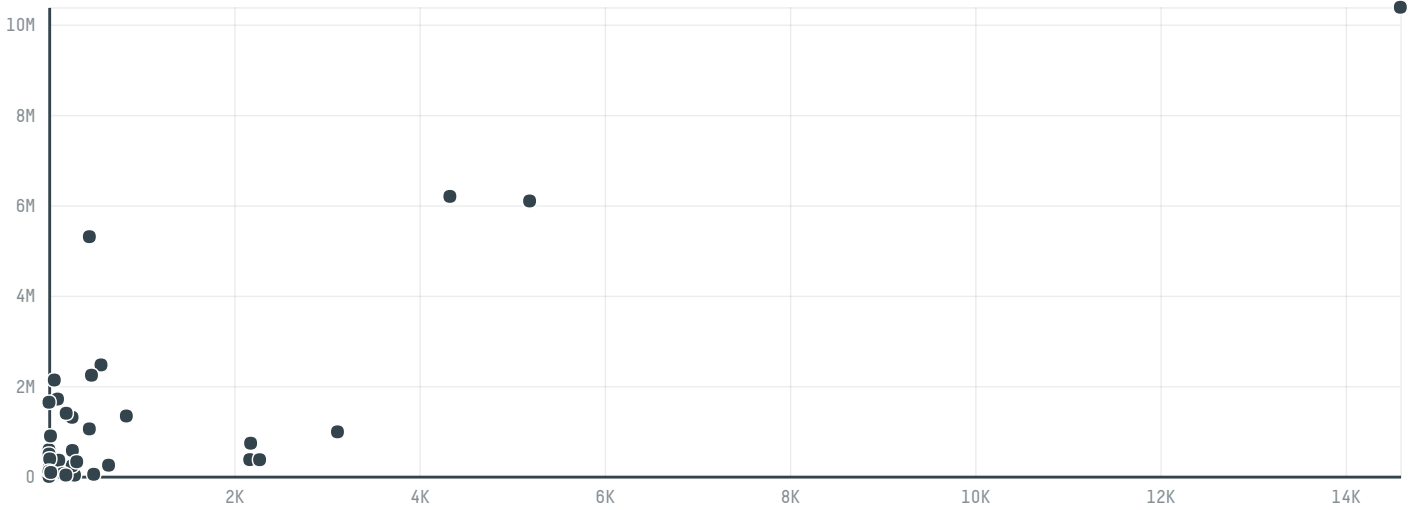

trase

Ebp - empresa brasileira de pescados

ACTIVITY COMMODITY COUNTRY YEAR
Exporter **Soy** **Brazil** **2013**

Ebp - empresa brasileira de pescados was the 215th largest exporter of soy from BRAZIL in 2013, accounting for 3 thousand tons. As an exporter, Ebp - empresa brasileira de pescados sources from 1 municipalities, or 0% of the soy production municipalities. The main destination of the soy exported by Ebp - empresa brasileira de pescados is France, accounting for 100% of the total.

TOP DESTINATION COUNTRIES OF SOY EXPORTED BY EBP - EMPRESA BRASILEIRA DE PESCADOS:

COMPARING COMPANIES EXPORTING SOY FROM BRAZIL IN 2013

Trase is a partnership between

In collaboration with

and many other organizations and individuals.