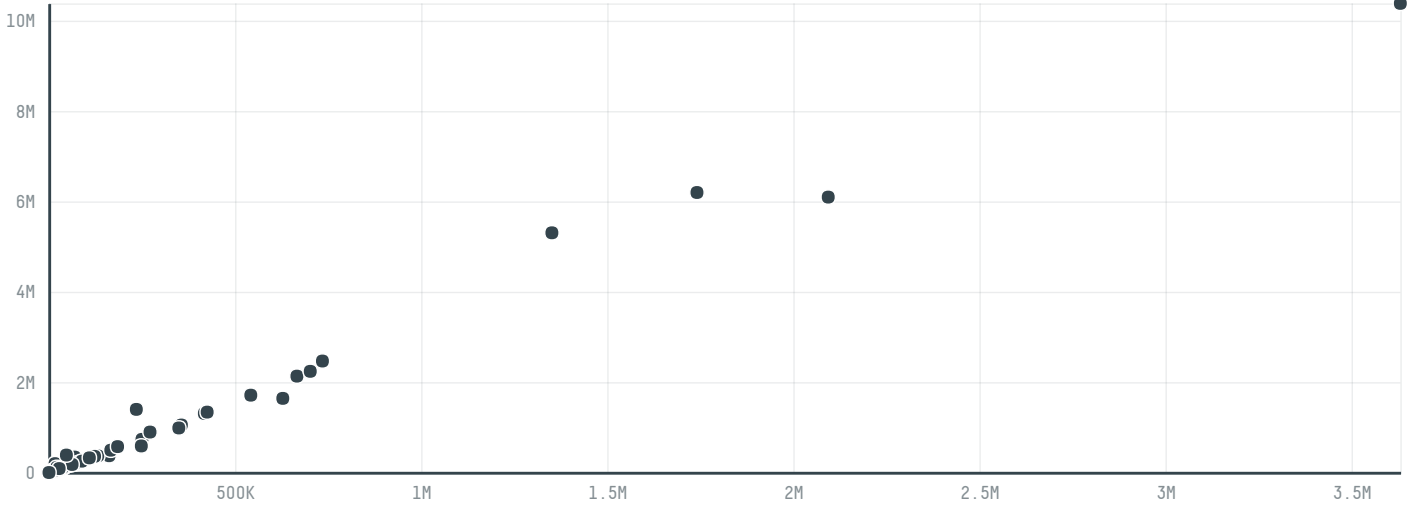

trase

Ebp - empresa brasileira de pescados

ACTIVITY COMMODITY COUNTRY YEAR
Exporter **Soy** **Brazil** **2013**

Ebp - empresa brasileira de pescados was the 215th largest exporter of soy from BRAZIL in 2013, accounting for 3 thousand tons. As an exporter, Ebp - empresa brasileira de pescados sources from 1 municipalities, or 0% of the soy production municipalities. The main destination of the soy exported by Ebp - empresa brasileira de pescados is France, accounting for 100% of the total.

TOP DESTINATION COUNTRIES OF SOY EXPORTED BY EBP - EMPRESA BRASILEIRA DE PESCADOS:

COMPARING COMPANIES EXPORTING SOY FROM BRAZIL IN 2013

Trase is a partnership between

In collaboration with

and many other organizations and individuals.