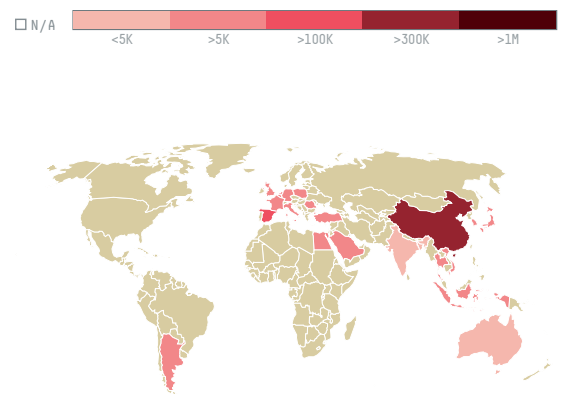

TOP DESTINATION COUNTRIES OF SOY EXPORTED BY VOTORANTIM METAIS ZINCO S.A. :

COMPARING COMPANIES EXPORTING SOY FROM BRAZIL IN 2018