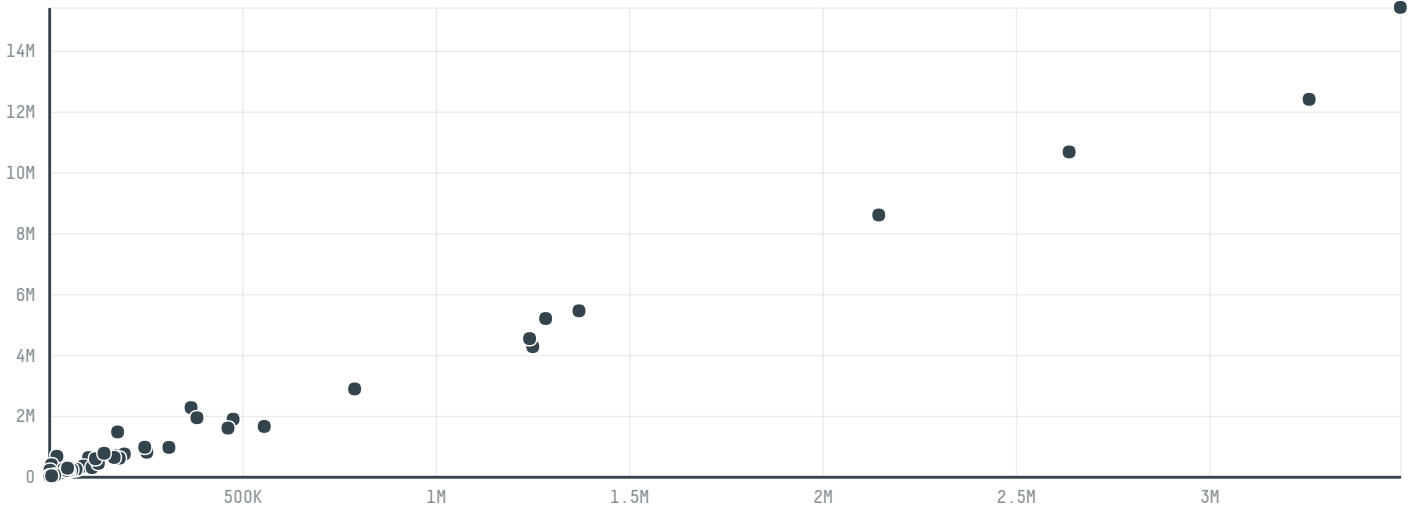

Trase is a partnership between

In collaboration with

and many other organizations and individuals.

Donors

[Terms of Use](#) · [Privacy policy](#) · [Cookie policy](#) · [Contact us](#)

This website uses cookies to provide you with an improved user experience. By continuing to browse this site, you consent to the use of cookies and similar technologies. Please visit our [privacy policy](#) for further details.

I AGREE