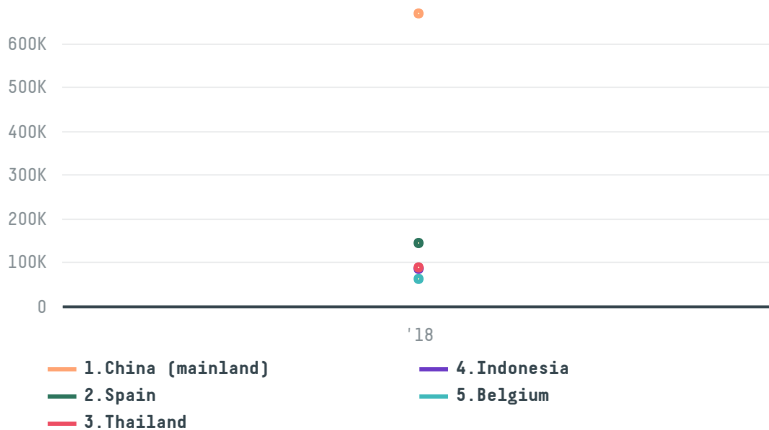

TOP DESTINATION COUNTRIES OF SOY EXPORTED BY VOTORANTIM METAIS ZINCO S.A. :

COMPARING COMPANIES EXPORTING SOY FROM BRAZIL IN 2018