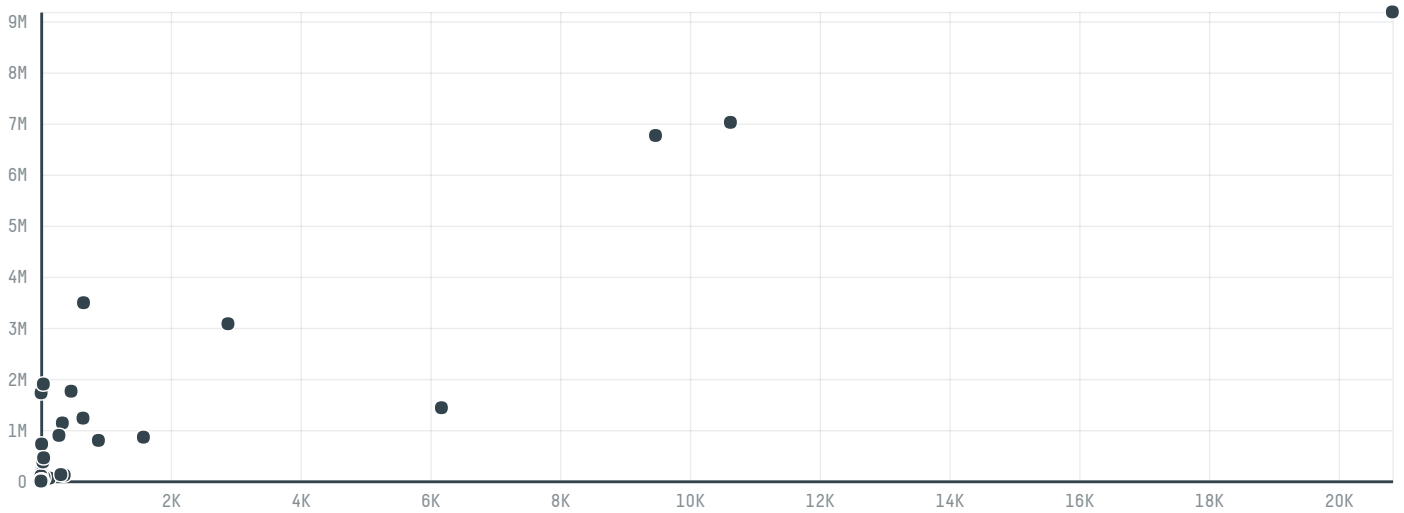

MUNICIPALITY

SOY DEFORESTATION

UMUARAMA

N/A

BIOME

SOY DEFORESTATION

MATA ATLANTICA

N/A

COMPARING COMPANIES IMPORTING SOY FROM BRAZIL IN 2010