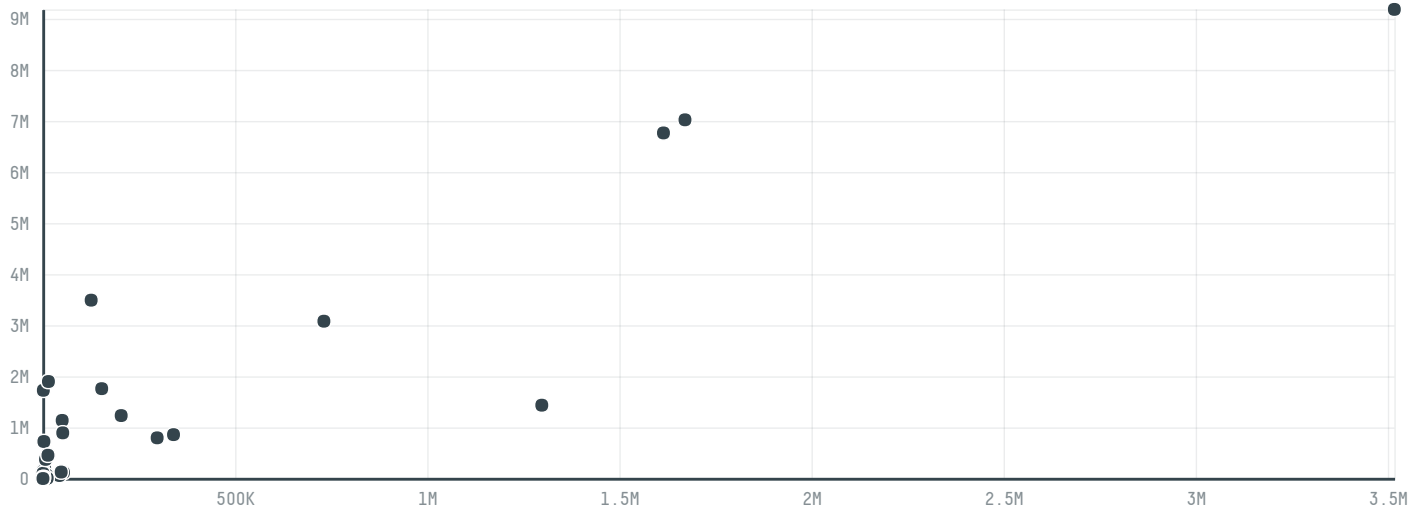

Trase is a partnership between

In collaboration with

and many other organizations and individuals.

Donors

[Terms of Use](#) · [Privacy policy](#) · [Cookie policy](#) · [Contact us](#)