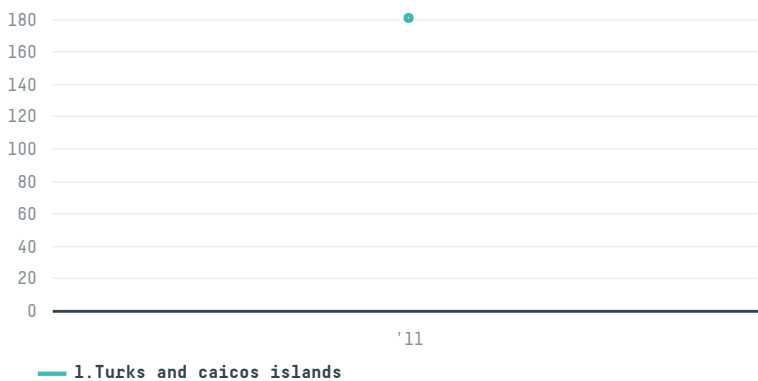

TOP DESTINATION COUNTRIES OF SOY EXPORTED BY DURCON EQUIPAMENTOS INDUSTRIAIS LIMITADA:

COMPARING COMPANIES EXPORTING SOY FROM BRAZIL IN 2011