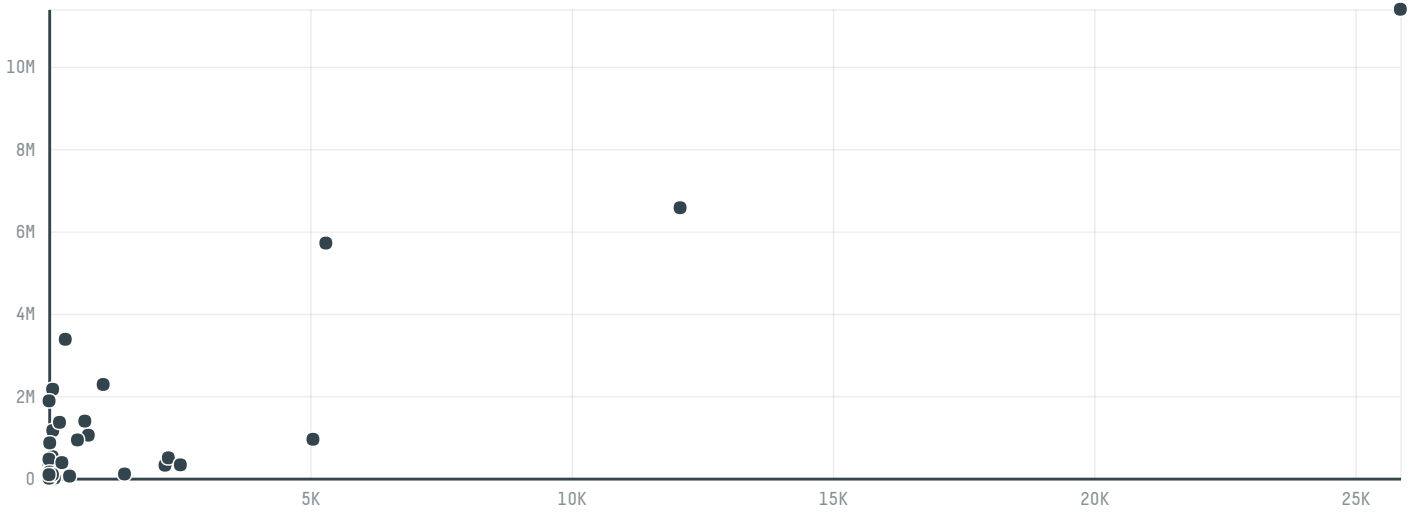

trase

Durcon equipamentos industriais limitada

ACTIVITY COMMODITY COUNTRY YEAR
Exporter **Soy** **Brazil** **2011**

Durcon equipamentos industriais limitada was the 273rd largest exporter of soy from BRAZIL in 2011, accounting for 180 tons. As an exporter, Durcon equipamentos industriais limitada sources from 1 municipalities, or 0% of the soy production municipalities. The main destination of the soy exported by Durcon equipamentos industriais limitada is Turks and caicos islands, accounting for 100% of the total.

TOP DESTINATION COUNTRIES OF SOY EXPORTED BY DURCON EQUIPAMENTOS INDUSTRIAIS LIMITADA:

COMPARING COMPANIES EXPORTING SOY FROM BRAZIL IN 2011

Trase is a partnership between

In collaboration with

and many other organizations and individuals.