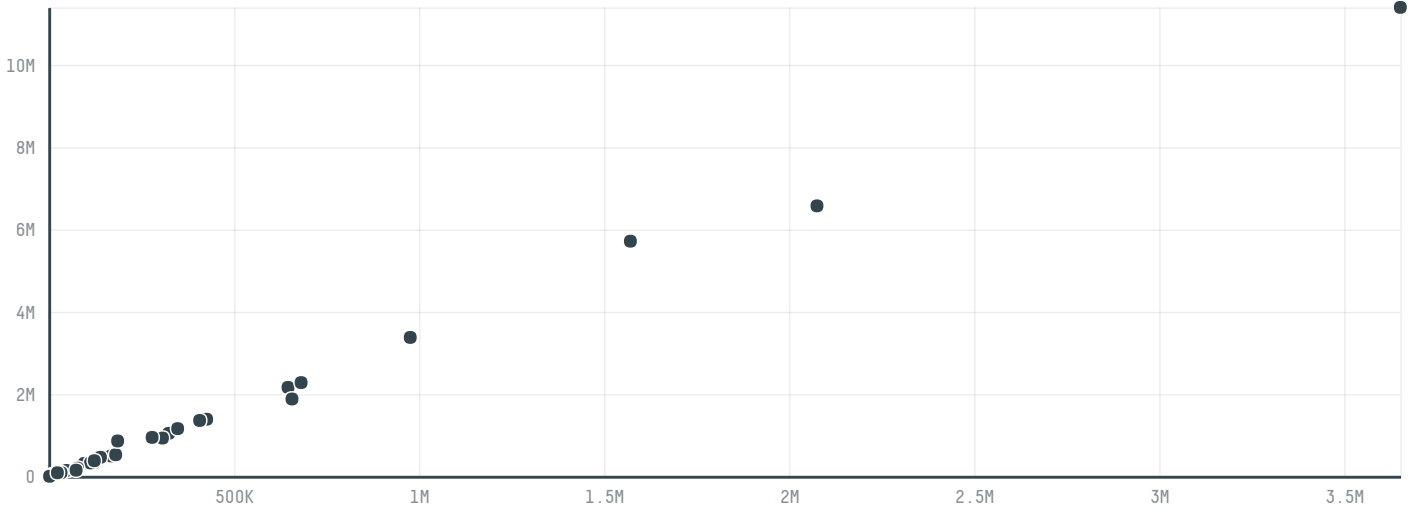

trase

Durcon equipamentos industriais limitada

ACTIVITY COMMODITY COUNTRY YEAR
Exporter **Soy** **Brazil** **2011**

Durcon equipamentos industriais limitada was the 273rd largest exporter of soy from BRAZIL in 2011, accounting for 180 tons. As an exporter, Durcon equipamentos industriais limitada sources from 1 municipalities, or 0% of the soy production municipalities. The main destination of the soy exported by Durcon equipamentos industriais limitada is Turks and caicos islands, accounting for 100% of the total.

TOP DESTINATION COUNTRIES OF SOY EXPORTED BY DURCON EQUIPAMENTOS INDUSTRIAIS LIMITADA:

COMPARING COMPANIES EXPORTING SOY FROM BRAZIL IN 2011

Trase is a partnership between

In collaboration with

and many other organizations and individuals.