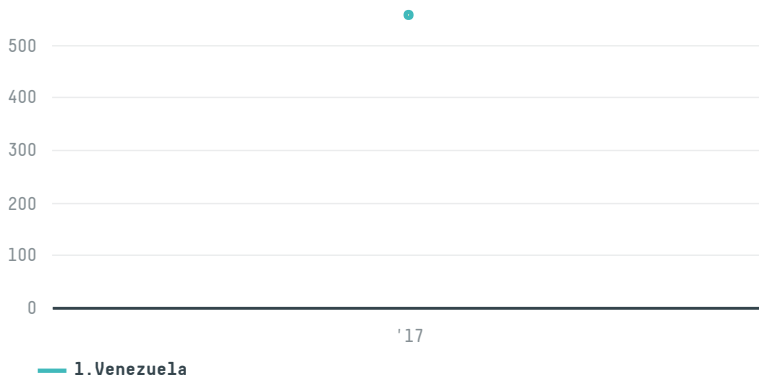

TOP DESTINATION COUNTRIES OF SOY EXPORTED BY EVOLUTION COMERCIAL EXPORTADORA LTDA.: