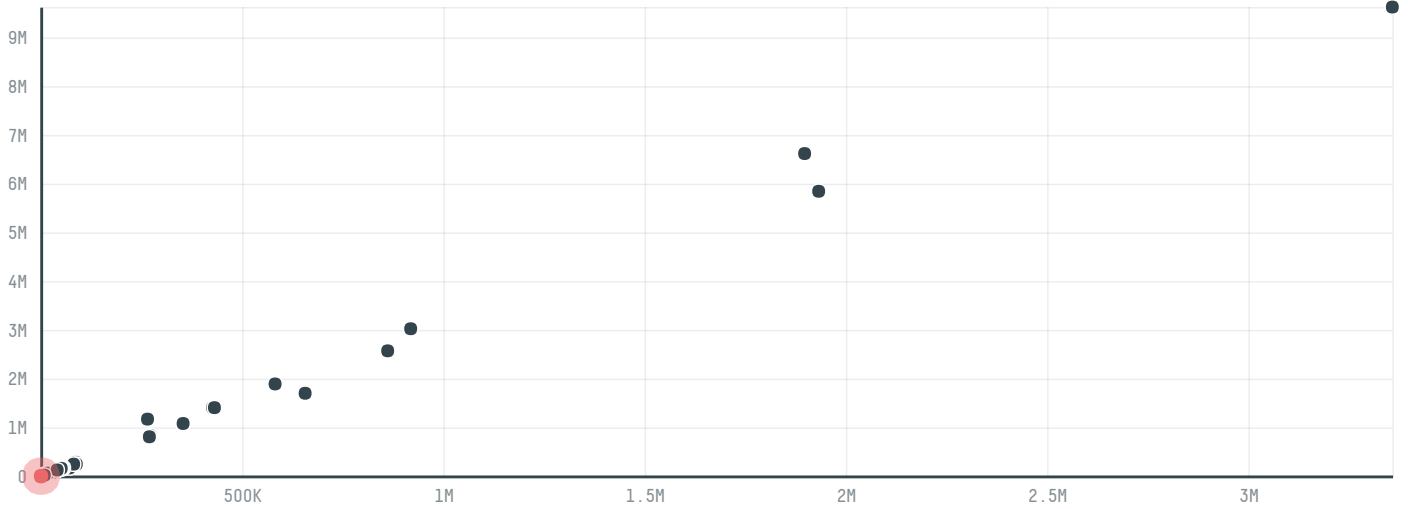

MUNICIPALITY

SOY DEFORESTATION

IPIRANGA DO NORTE

< 1ha

BIOME

SOY DEFORESTATION

AMAZONIA

< 1ha

COMPARING COMPANIES EXPORTING SOY FROM BRAZIL IN 2010