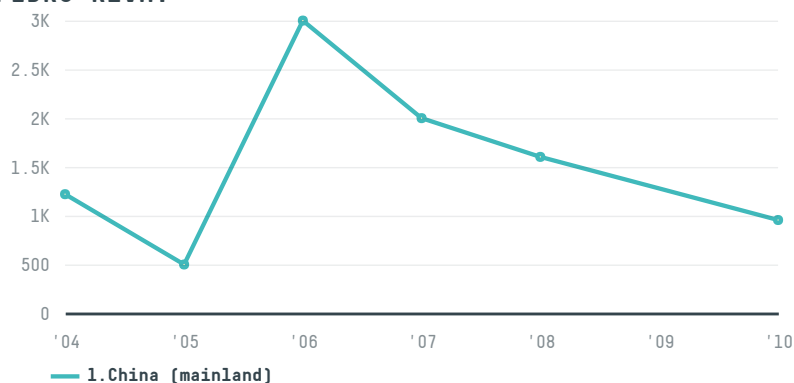

TOP DESTINATION COUNTRIES OF SOY EXPORTED BY PEDRO RIVA: