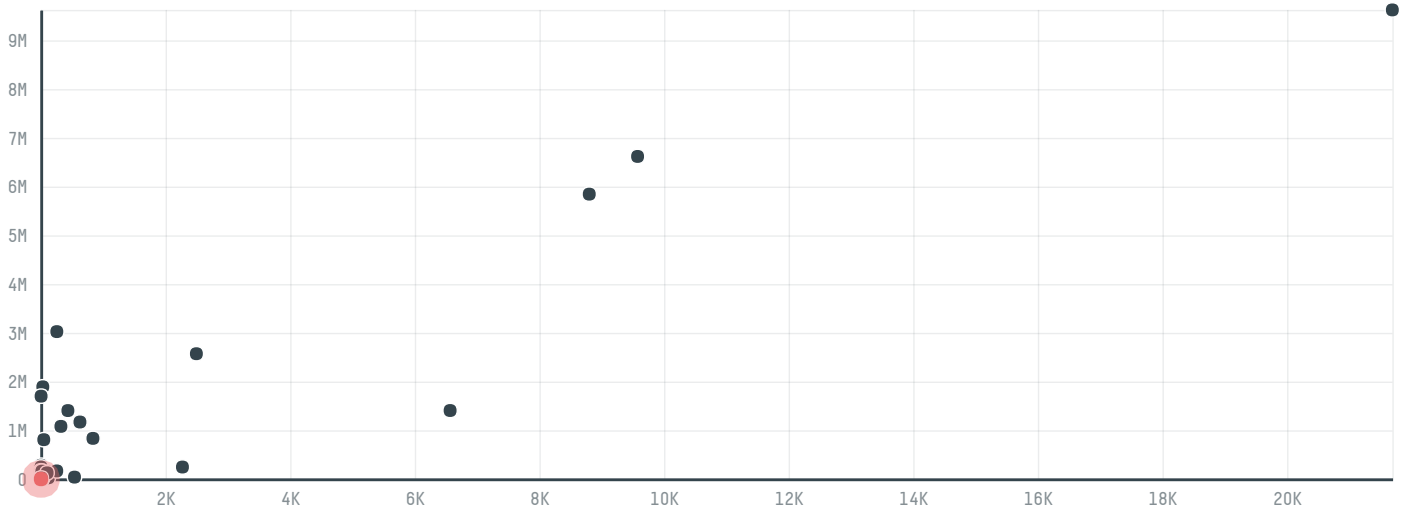

MUNICIPALITY

SOY DEFORESTATION

IPIRANGA DO NORTE

< 1ha

BIOME

SOY DEFORESTATION

AMAZONIA

< 1ha

COMPARING COMPANIES EXPORTING SOY FROM BRAZIL IN 2010