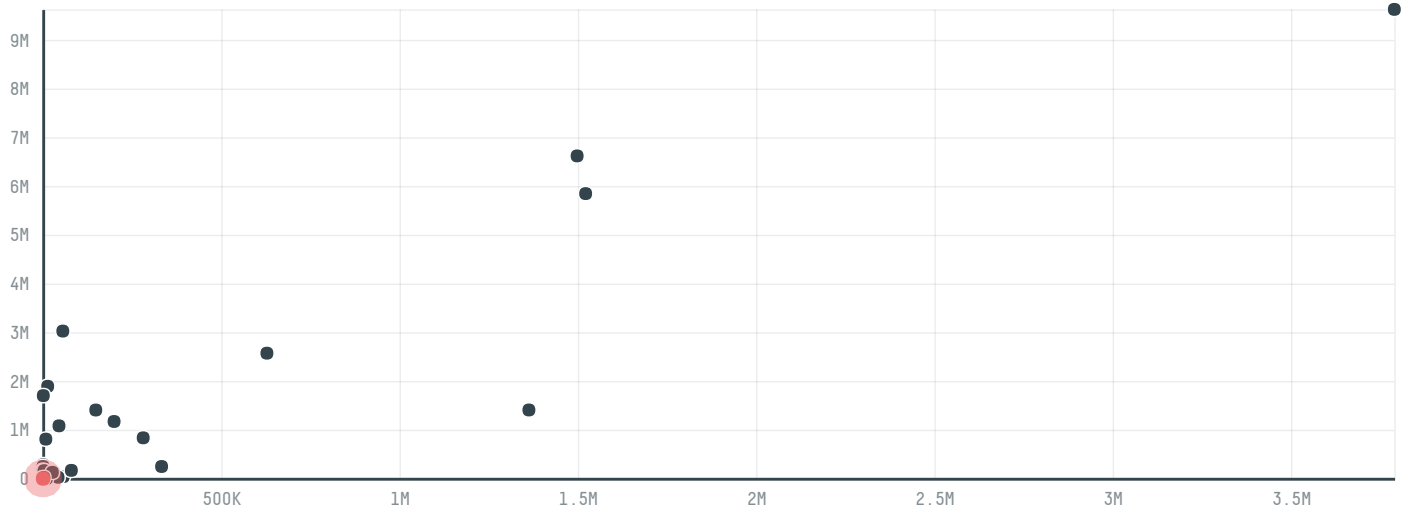

Trase is a partnership between

In collaboration with

and many other organizations and individuals.

Donors

[Terms of Use](#) · [Privacy policy](#) · [Cookie policy](#) · [Contact us](#)