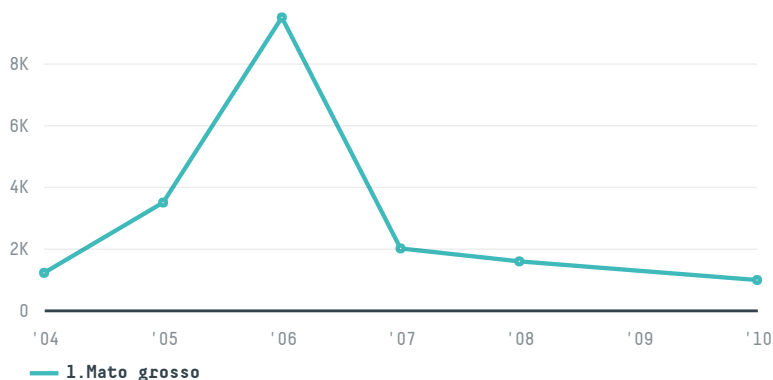

TOP DESTINATION COUNTRIES OF SOY EXPORTED BY PEDRO RIVA: