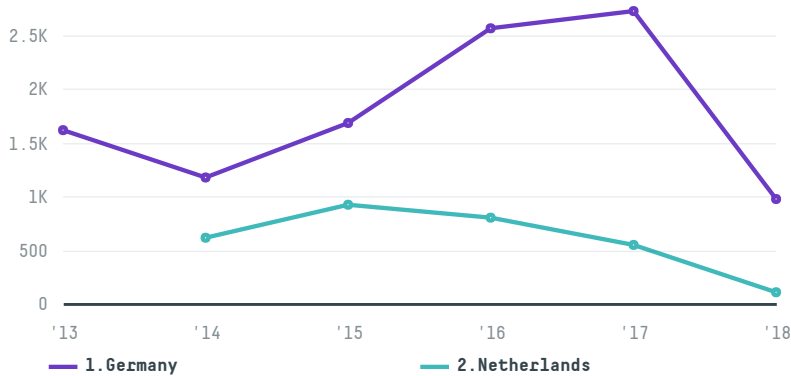

TOP DESTINATION COUNTRIES OF SOY IMPORTED BY DEMETER FELDERZEUGNISSE GMBH:

□ N/A <5K >5K >100K >300K >1M