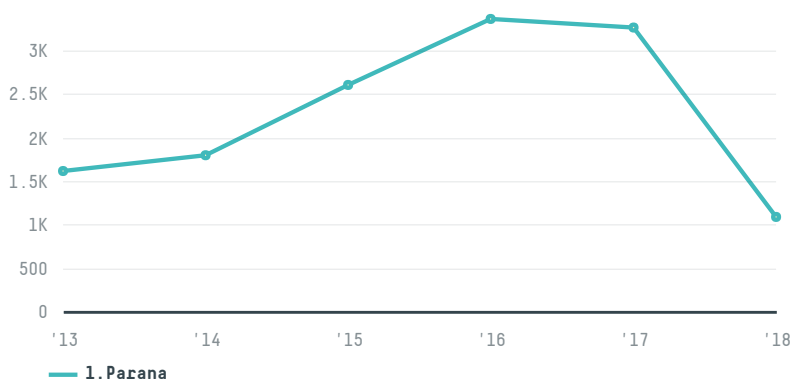

trase

Demeter felderzeugnisse gmbh

ACTIVITY: **Importer**
COMMODITY: **Soy**
COUNTRY: **Brazil**
YEAR: **2018**

Demeter felderzeugnisse gmbh was the 102nd largest importer of soy from BRAZIL in 2018, accounting for 1 thousand tons. This is a 67% decrease vs the previous year. As an importer, Demeter felderzeugnisse gmbh sources from 1 municipalities, or 0% of the soy production municipalities. The main destination of the soy imported by Demeter felderzeugnisse gmbh is Germany, accounting for 90% of the total.

TOP DESTINATION COUNTRIES OF SOY IMPORTED BY DEMETER FELDERZEUGNISSE GMBH:

□ N/A <5K >5K >100K >300K >1M

□ N/A <5K >5K >100K >300K >1M