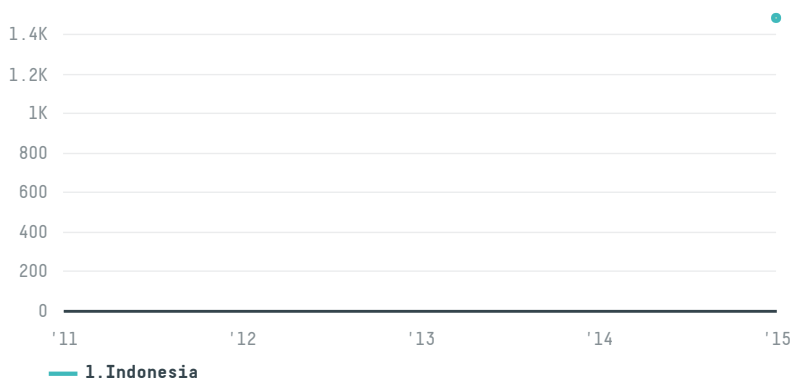

TOP DESTINATION COUNTRIES OF SOY EXPORTED BY FERGUMAR FERRO GUSA DO MARANHÃO:

COMPARING COMPANIES EXPORTING SOY FROM BRAZIL IN 2015