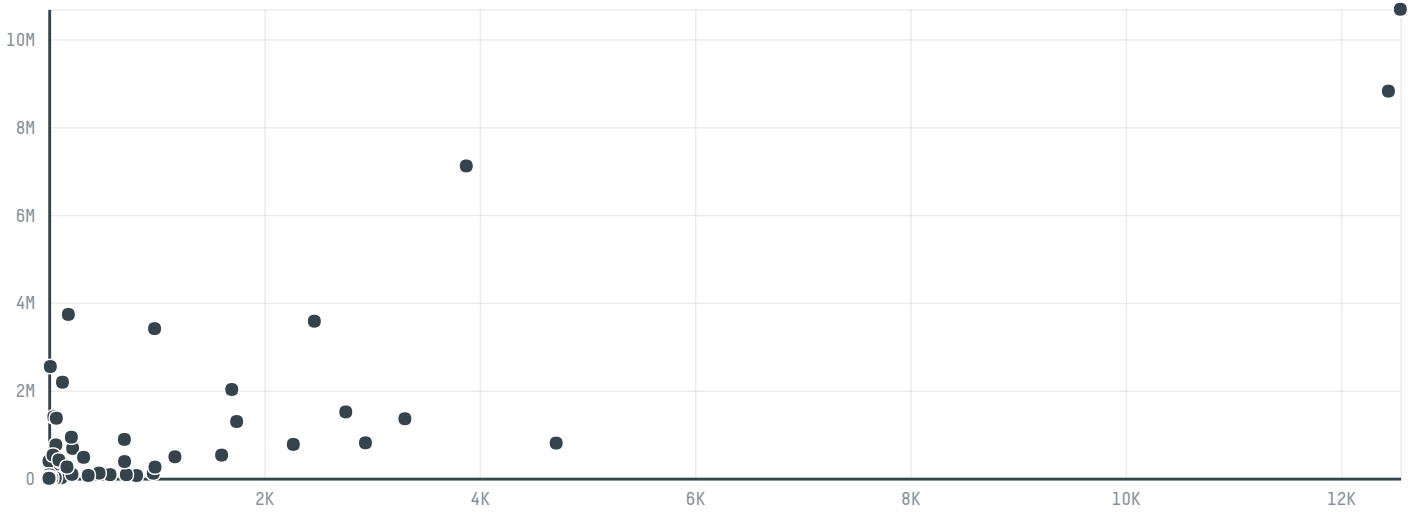

trase

Fergumar ferro gusa do maranhao

ACTIVITY: **Exporter**
COMMODITY: **Soy**
COUNTRY: **Brazil**
YEAR: **2015**

Fergumar ferro gusa do maranhao was the 257th largest exporter of soy from BRAZIL in 2015, accounting for 1 thousand tons. This is a 91% decrease vs the previous year. As an exporter, Fergumar ferro gusa do maranhao sources from 1 municipalities, or 0% of the soy production municipalities. The main destination of the soy exported by Fergumar ferro gusa do maranhao is Indonesia, accounting for 100% of the total.

TOP DESTINATION COUNTRIES OF SOY EXPORTED BY FERGUMAR FERRO GUSA DO MARANHÃO:

COMPARING COMPANIES EXPORTING SOY FROM BRAZIL IN 2015

Trase is a partnership between

In collaboration with

and many other organizations and individuals.