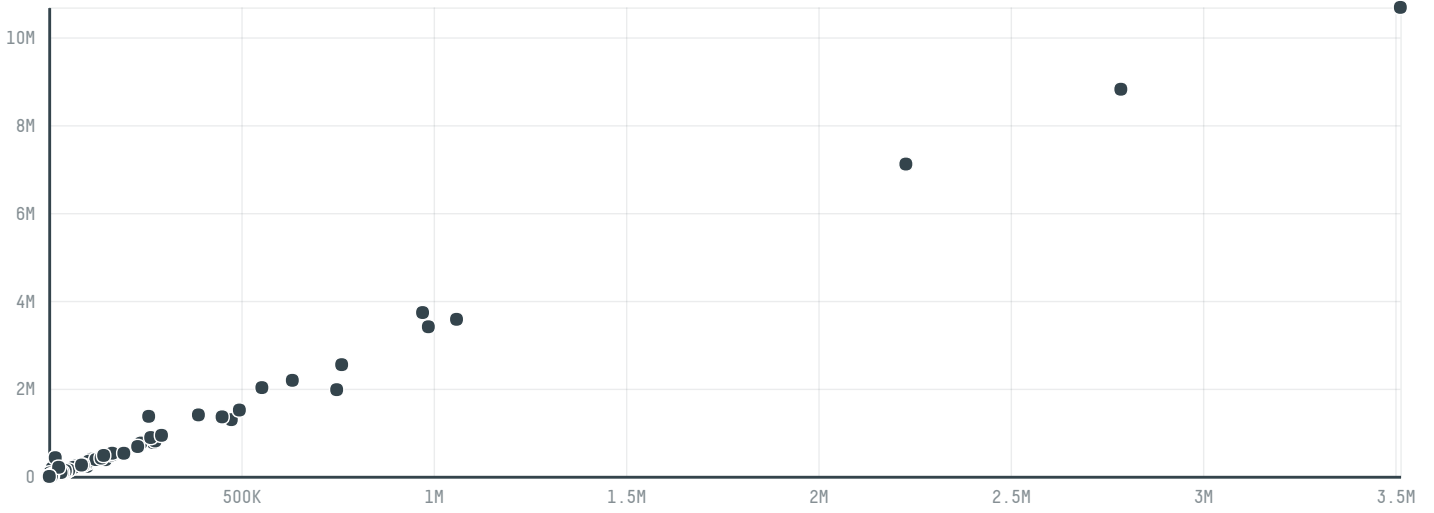

trase

Fergumar ferro gusa do maranhao

ACTIVITY: **Exporter**
COMMODITY: **Soy**
COUNTRY: **Brazil**
YEAR: **2015**

Fergumar ferro gusa do maranhao was the 257th largest exporter of soy from BRAZIL in 2015, accounting for 1 thousand tons. This is a 91% decrease vs the previous year. As an exporter, Fergumar ferro gusa do maranhao sources from 1 municipalities, or 0% of the soy production municipalities. The main destination of the soy exported by Fergumar ferro gusa do maranhao is Indonesia, accounting for 100% of the total.

TOP DESTINATION COUNTRIES OF SOY EXPORTED BY FERGUMAR FERRO GUSA DO MARANHÃO:

COMPARING COMPANIES EXPORTING SOY FROM BRAZIL IN 2015

Trase is a partnership between

In collaboration with

and many other organizations and individuals.